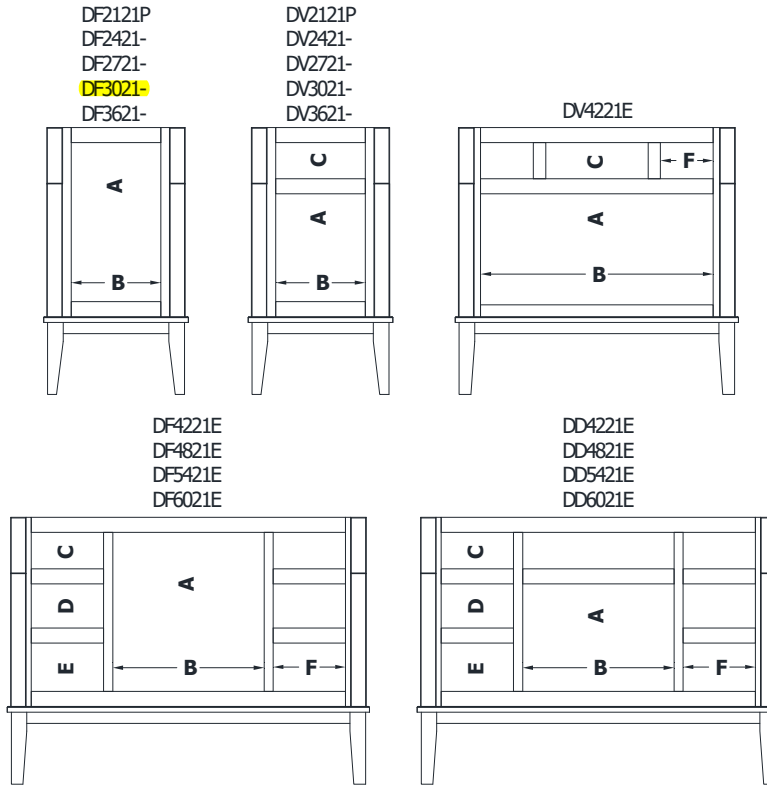

Dresser Specifications-Molding Overlay Collections

Estate, Fireside, Heirloom, Monterey, and Nottingham

Face frames rails are 1 7/8" and 2 1/8". Cabinet height is 33 1/2". The sill adds 1" to the width of the cabinet. All Dimensions are shown in inches rounded up or down to the nearest 1/8".

Cabinet width: 30"

Cabinet depth: 21.75"

Cabinet Height: 33.5"

Model#	A	B	C	D	E	F
DF2121P	20"	13 5/8"	NA	NA	NA	NA
DF2421-	20"	17 1/8"	NA	NA	NA	NA
DF2721-	20"	20 1/4"	NA	NA	NA	NA
DF3021-	20"	23"	NA	NA	NA	NA
DF3621-	20"	28 1/4"	NA	NA	NA	NA
DV2121P	13 1/2"	13 5/8"	4 5/8"	NA	NA	NA
DV2421-	13 1/2"	17 1/8"	4 5/8"	NA	NA	NA
DV2721-	13 1/2"	20 1/4"	4 5/8"	NA	NA	NA
DV3021-	13 1/2"	23"	4 5/8"	NA	NA	NA
DV3621-	13 1/2"	28 1/4"	4 5/8"	NA	NA	NA
DV4221E	13 1/2"	35 1/4"	4 5/8"	NA	NA	8"
DF4221E	20"	16 1/4"	4 5/8"	5 5/8"	5 3/4"	8"
DF4821E	20"	20 1/4"	4 5/8"	5 5/8"	5 3/4"	9 3/8"
DF5421E	20"	23"	4 5/8"	5 5/8"	5 3/4"	11"
DF6021E	20"	25 3/8"	4 5/8"	5 5/8"	5 3/4"	12 1/8"
DD4221E	13 1/2"	16 1/4"	4 5/8"	5 5/8"	5 3/4"	8"
DD4821E	13 1/2"	20 1/4"	4 5/8"	5 5/8"	5 3/4"	9 3/8"
DD5421E	13 1/2"	23"	4 5/8"	5 5/8"	5 3/4"	11"
DD6021E	13 1/2"	25 3/8"	4 5/8"	5 5/8"	5 3/4"	12 1/8"

All these models are available in 18" depth.