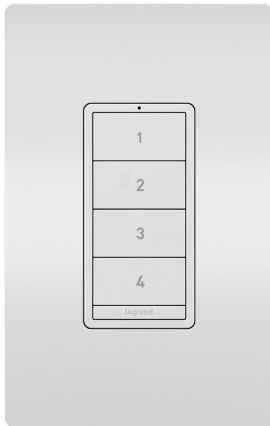

radiant Collection
radiant® Wireless Smart Scene Controller with Netatmo, White
Part No. WNRCB40WH

Smart Lighting lets you set the exact lighting you need, from anywhere, adding safety and convenience to your home. And delivering it all with unprecedented range and reliability, radiant® with Netatmo leverages leading Netatmo technology to provide an ideal solution for larger homes with many smart products. Start with the Smart Gateway to establish a robust and dedicated mesh network, then add smart switches, dimmers and outlets to build a solution that perfectly fits a home's unique space and needs. Use this battery-operated smart scene switch to control up to four full lighting scenes with one touch. Add to any wall, no wires or tools needed, then create your scenes easily within the app. A great addition for living rooms, dens and more, the switch makes it simple to quickly set the perfect lighting for a movie or game night. Also available in Light Almond and Nickel.

Features & Benefits

Smart Gateway REQUIRED

Enjoy one-touch control of four lighting scenes (not including Home/Away and Wake/Sleep). Easily create and manage scenes from your smartphone or tablet using the Legrand Home + Control app

Specifications

General Info

Product Line	Pass & Seymour	Color	White
Finish	Matte	UPC Number	785007432121
Country Of Origin	China	Features	Wireless, With Netatmo
Wall Plate Color	White	Works With	Amazon Alexa, Apple Home Kit, Google Assistant