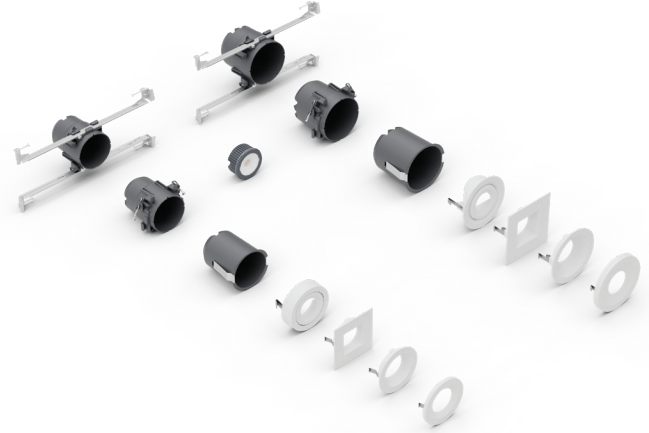

4", 3"

Installation Type

New Construction with Bar Hangers,
New Construction with Screws,
Remodel (coming soon), Retrofit

Rating

- Type IC (Insulation Contact)
- Air Tight
- Suitable for Wet Locations

TRIMS

Shape

Round, Square

Style

Recessed, Flush, Adjustable (coming soon)

Finish

White

PRODUCT BUILDER

HOUSING

PRODUCT CODE		APPLICATION	
<input type="text"/>	<input type="text"/>	<input type="text"/>	<input type="text"/>
H4	4" Housing	BH	New Construction with Bar Hangers ¹
H3	3" Housing	SO	New Construction with Screws
		RM	Remodel (coming soon)

ACCESSORY

DRD2X-QCM-ED	Edison Adapter
---------------------	----------------

¹ 8" - 24" adjustable bar hangers

² Only available in Recessed style

³ Also compatible with 4" round / 4" octagonal deep junction box