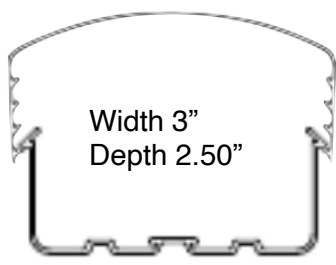

3" Single-zone

External Width - 3"
Expanding internal dimensions

4.5" Multi-zone

External Width - 4.875"
Expanding internal dimensions

407-578-8444

info@acccoverguard.com

Confident, adjustable line set protection