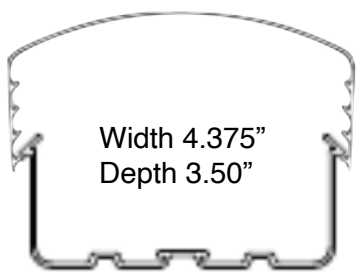

3" Single-zone

External Width - 3"
Expanding internal dimensions

4.5" Multi-zone

External Width - 4.875"
Expanding internal dimensions

407-578-8444

info@acccoverguard.com

Confident, adjustable line set protection