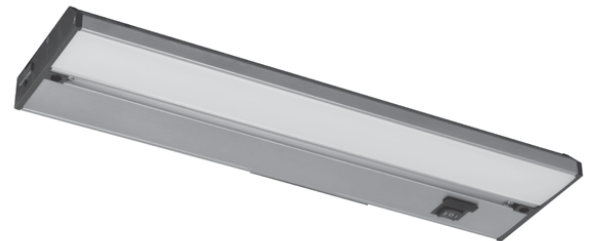

Lamping

LED Lamping, type SMT array, 2 (Non replaceable arrays are used to create 2700K, 3000K or 4000K color temps), Rated to 50,000 hrs. 90 CRI.

Certification

Fixtures are cULus listed for damp locations and carry a UL rating for undercabinet/convertible/linkable mounting. ENERGY STAR® qualified. Meets Title 24 requirements.

Warranty

Limited warranty. This fixture guaranteed to be free from defects in materials and workmanship for a period of 5 years from date of purchase.

Specifications and dimensions subject to change without notice.

Ordering Information:

White	Oil-Rubbed Bronze	Brushed Aluminum	Type	*Watt	Lumens (2.7K/3.0K/4.0K)	*LPW	L	W	H
NLLP9WH	NLLP9RB	NLLP9BA	SMT-Array	4.6W	259/290/384	63	9"	3-3/4"	1"
NLLP14WH	NLLP14RB	NLLP14BA	SMT-Array	6.7W	384/437/442	65	14"	3-3/4"	1"
NLLP22WH	NLLP22RB	NLLP22BA	SMT-Array	10.7W	656/746/755	69	22"	3-3/4"	1"
NLLP32WH	NLLP32RB	NLLP32BA	SMT-Array	14.4W	927/1022/1023	70	32"	3-3/4"	1"
NLLP40WH	NLLP40RB	NLLP40BA	SMT-Array	18W	1170/1302/1310	72	40"	3-3/4"	1"

*Watt & LPW based on 3000K

Compatible Wall Dimmers

Brand	Model #
Cooper	6013W
Leviton®	6633, 6681, 6621-WWP, 6631-WWP, DSE06-10Z
Lutron®	TG-600P, TG-603P, AY600P, MACL153MH, SELV-300P
Legrand®	T600WW, WS700TCCCVG
Pass & Seymour	

Accessories (Ordered Separately)

White	
XLCC24WH	24" interconnect cord
XLCC36WH	36" interconnect cord
XLCC48WH	48" interconnect cord
XLCC72WH	72" interconnect cord
XLP60WH	60" Cord & Plug
XLHBWH	Hardwire Box
Black	
XLCC24BL	24" interconnect cord
XLCC36BL	36" interconnect cord
XLCC48BL	48" interconnect cord
XLCC72BL	72" interconnect cord
XLCP60BL	60" Cord & Plug
XLHBBL	Hardwire Box