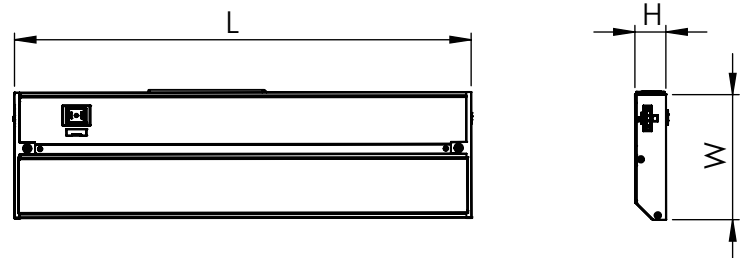

Lamping

LED Lamping, type SMT array, 2 (Non replaceable arrays are used to create 2700K, 3000K or 4000K color temps), Rated to 50,000 hrs. 90 CRI.

Certification

Fixtures are cULus listed for damp locations and carry a UL rating for undercabinet/convertible/linkable mounting. ENERGY STAR® qualified. Meets Title 24 requirements.

Warranty

Limited warranty. This fixture guaranteed to be free from defects in materials and workmanship for a period of 5 years from date of purchase.

Specifications and dimensions subject to change without notice.

Ordering Information:

White	Oil-Rubbed Bronze	Brushed Aluminum	Type	*Watt	Lumens (2.7K/3.0K/4.0K)	*LPW	L	W	H
NLLP9WH	NLLP9RB	NLLP9BA	SMT-Array	4.6W	259/290/384	63	9"	3-3/4"	1"
NLLP14WH	NLLP14RB	NLLP14BA	SMT-Array	6.7W	384/437/442	65	14"	3-3/4"	1"
NLLP22WH	NLLP22RB	NLLP22BA	SMT-Array	10.7W	656/746/755	69	22"	3-3/4"	1"
NLLP32WH	NLLP32RB	NLLP32BA	SMT-Array	14.4W	927/1022/1023	70	32"	3-3/4"	1"
NLLP40WH	NLLP40RB	NLLP40BA	SMT-Array	18W	1170/1302/1310	72	40"	3-3/4"	1"

*Watt & LPW based on 3000K

Compatible Wall Dimmers

Brand	Model #
Cooper	6013W
Leviton®	6633, 6681, 6621-WWP, 6631-WWP, DSE06-10Z
Lutron®	TG-600P, TG-603P, AY600P, MACL153MH, SELV-300P
Legrand®	T600WW, WS700TCCCVG
Pass & Seymour	

Accessories (Ordered Separately)

White	
XLCC24WH	24" interconnect cord
XLCC36WH	36" interconnect cord
XLCC48WH	48" interconnect cord
XLCC72WH	72" interconnect cord
XLP60WH	60" Cord & Plug
XLHBWH	Hardwire Box
Black	
XLCC24BL	24" interconnect cord
XLCC36BL	36" interconnect cord
XLCC48BL	48" interconnect cord
XLCC72BL	72" interconnect cord
XLCP60BL	60" Cord & Plug
XLHBBL	Hardwire Box