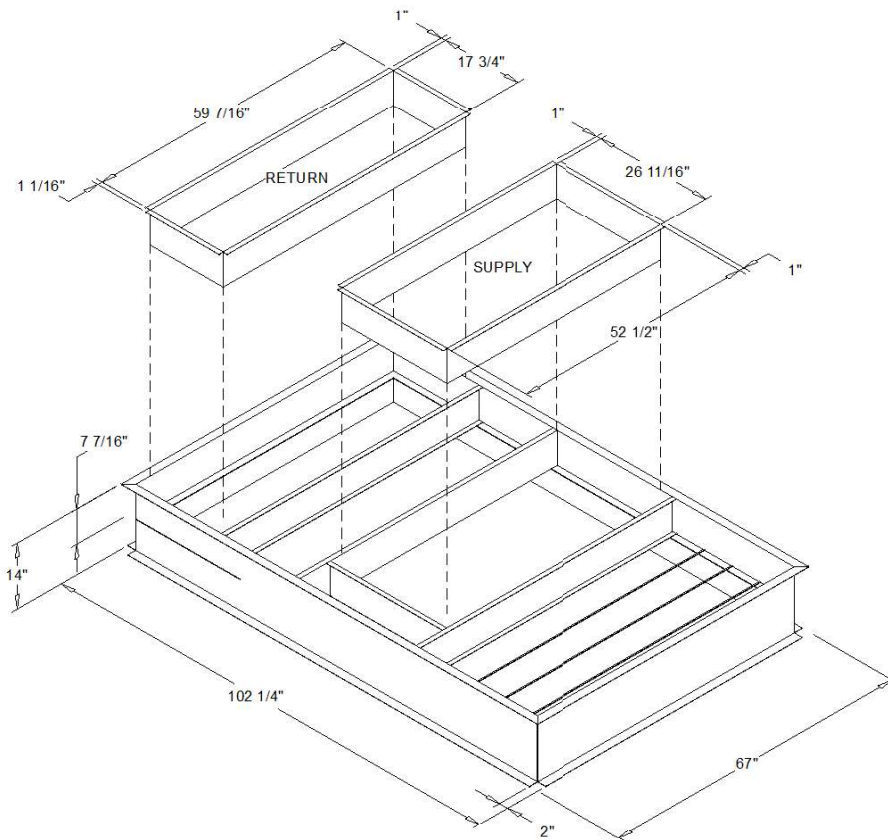

FITS YCD/YSH-150

ACCESSORY-ROOF CURB

ACCESSORY-DOWNFLOW DUCT CONNECTIONS