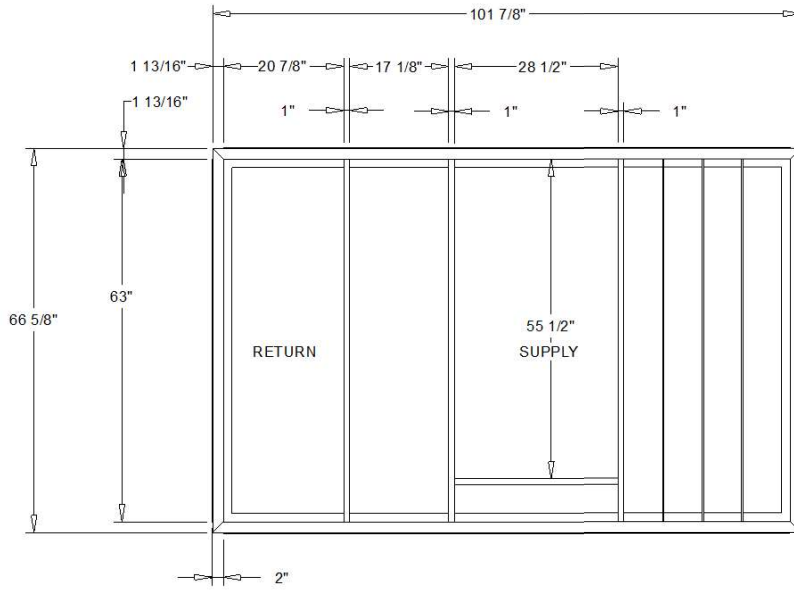

FITS YCD/YSH-150

ACCESSORY-ROOF CURB

ACCESSORY-DOWNFLOW DUCT CONNECTIONS