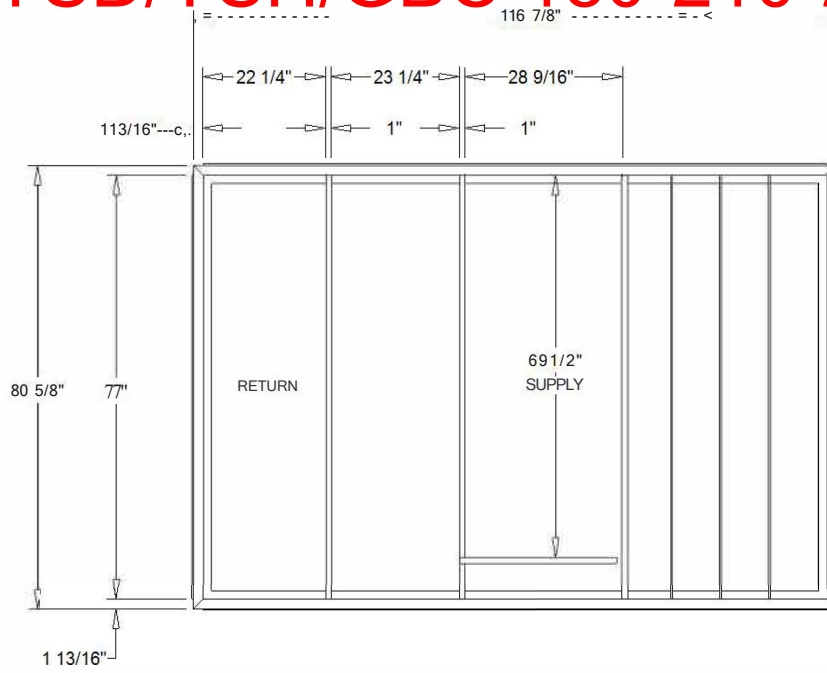

FITS YSD/YSH/GBC 180-210-240-300

ACCESSORY-ROOF CURB

ACCESSORY-DOWN FLOW DUCT CONNECTIONS