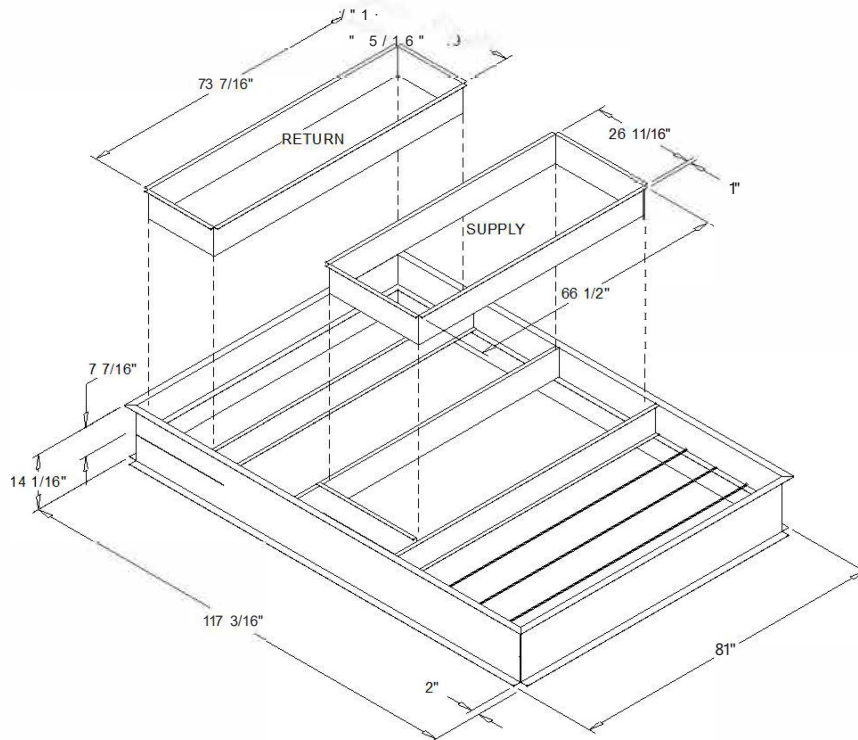

FITS YSD/YSH/GBC 180-210-240-300

ACCESSORY-ROOF CURB

ACCESSORY-DOWN FLOW DUCT CONNECTIONS