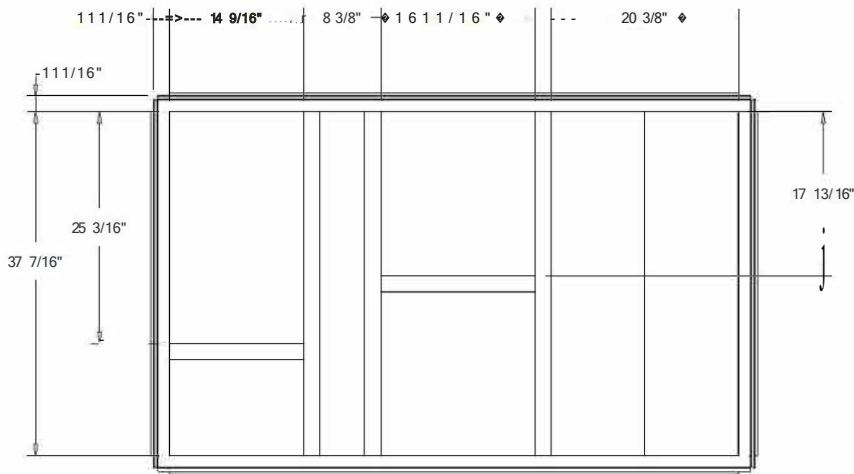

FITS YSC-036-048-060

ROOF TOP CURB (BAYCURB042)
ACCESSORY