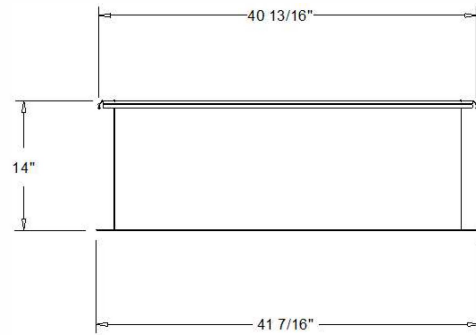

FITS YSC-036-048-060

ROOF TOP CURB (BAYCURB042)
ACCESSORY