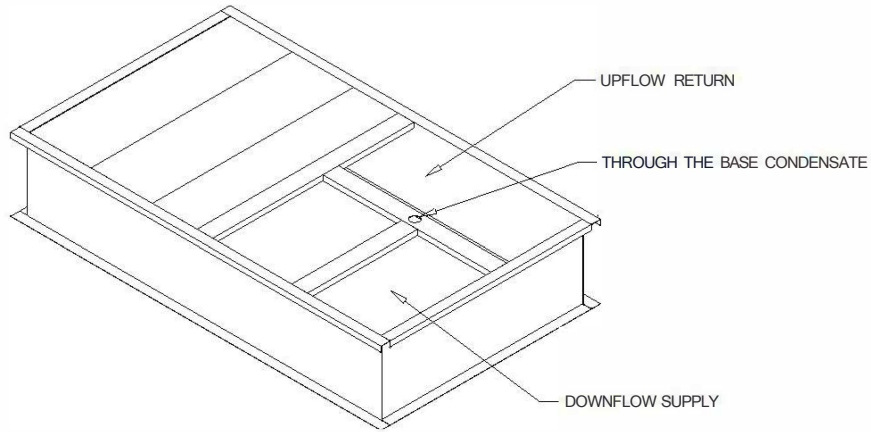

FITS GBC-024-036-048-060

PACKAGED GAS ROOF CURB
DIMENSION DRAWING

PLAN VIEW OF UNIT
DIMENSION DRAWING

FRONT VIEW OF UNIT
DIMENSION DRAWING

RIGHT VIEW OF UNIT
DIMENSION DRAWING