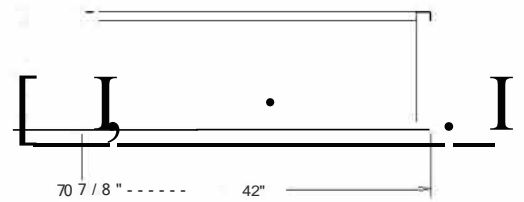

FITS GBC-024-036-048-060

PACKAGED GAS ROOF CURB
DIMENSION DRAWING

PLAN VIEW OF UNIT
DIMENSION DRAWING

FRONT VIEW OF UNIT
DIMENSION DRAWING

RIGHT VIEW OF UNIT
DIMENSION DRAWING