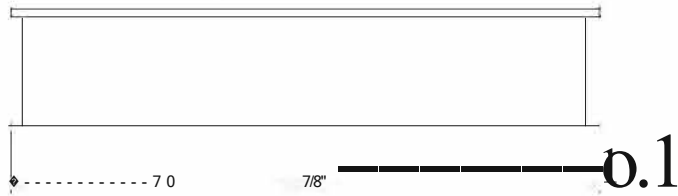

FITS GBC-024-036-048-060

PACKAGED GAS ROOF CURB
DIMENSION DRAWING

PLAN VIEW OF UNIT
DIMENSION DRAWING

FRONT VIEW OF UNIT
DIMENSION DRAWING

RIGHT VIEW OF UNIT
DIMENSION DRAWING