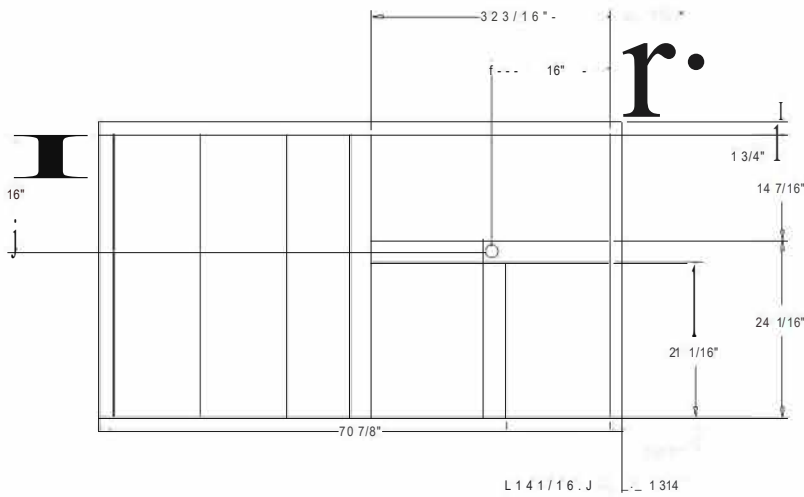

FITS GBC-024-036-048-060

PACKAGED GAS ROOF CURB
DIMENSION DRAWING

PLAN VIEW OF UNIT
DIMENSION DRAWING

FRONT VIEW OF UNIT
DIMENSION DRAWING

RIGHT VIEW OF UNIT
DIMENSION DRAWING