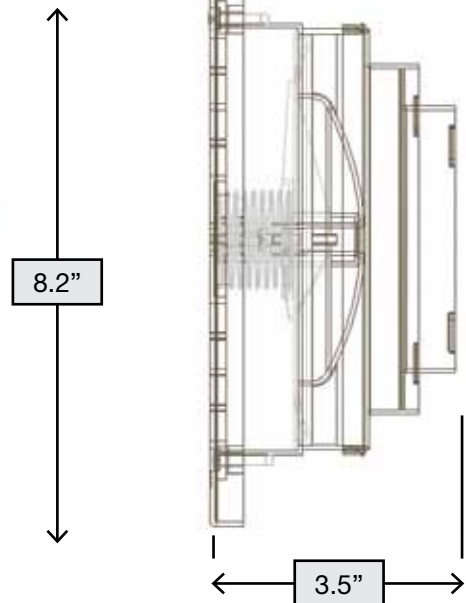

# Soffit Exhaust Vent

- Mounts under soffit panel and connects to 4", 5" or 6" duct
- Frost-free damper system keeps cold air out and helps conserve energy
- Can be painted to match the home's exterior
- Stylish flush mount design
- Outer grille and flap prevents pests from entering the home
- UV resistant plastic protects cap from harmful effects of the sun

Product Code	UPC Code 060672	Size	Packaging	Pack Qty.	Pack Wt. (lbs)	Pack Cube (cu. ft.)
SEVZW	800018	4", 5", 6"	Retail Box / Cut Case - White	5	5	0.89
SEVPX	800025	4", 5", 6"	Bulk - White	20	14	3.07

**Material:** Polypropylene with UV inhibitor  
**Collar Sizes:** 4", 5", 6"