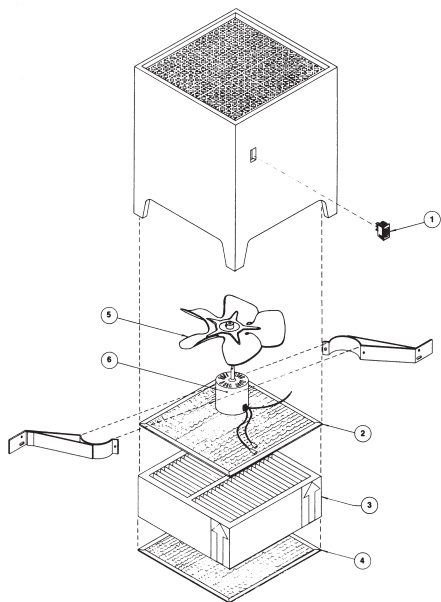

Aprilaire Model 2275 Air Cleaners

NO.	PART NAME	QTY/CTN	PART NO.
1	Switch	1	4172
2	Safety Screen	1	4175
3	Media	10	275
4	Pre-Filter	1	4176
5	Fan Blade	1	4173
6	Motor	1	4174