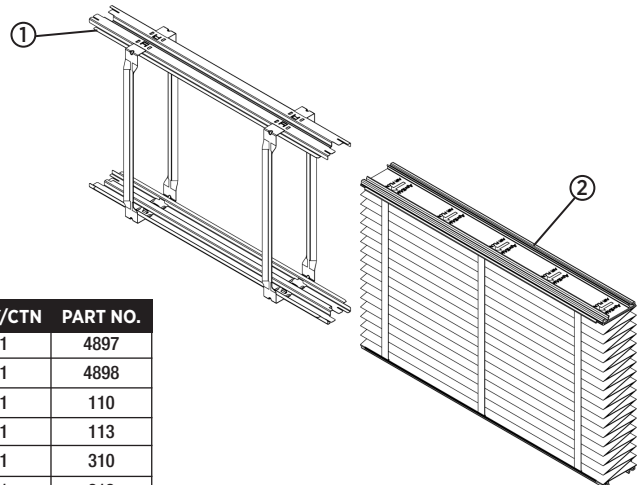

¹Full units no longer available, parts only.

²Replaced by Part No. 4347 Plastic Door w/Seal - Almond.

³Replaced by Part No. 1413 Upgrade Kit.

⁴Each Carton.

Competitive Upgrade Kits

NO.	PART NAME	QTY/CTN	PART NO.
1	Conversion Frame for 16" x 25" and 20" x 25" Cabinets	1	4897
1	Conversion Frame for 16" x 20" and 20" x 20" Cabinets	1	4898
2	110 Media, 16" x 20" MERV 11 Compatible with Part No. 4898	1	110
2	113 Media, 16" x 20" MERV 13 Compatible with Part No. 4898	1	113
2	310 Media, 20" x 20" MERV 11 Compatible with Part No. 4898	1	310
2	313 Media, 20" x 20" MERV 13 Compatible with Part No. 4898	1	313
2	610 Media, 16" x 25" MERV 11 Compatible with Part No. 4897	1	610
2	613 Media, 16" x 25" MERV 13 Compatible with Part No. 4897	1	613
2	810 Media, 20" x 25" MERV 11 Compatible with Part No. 4897	1	810
2	813 Media, 20" x 25" MERV 13 Compatible with Part No. 4897	1	813