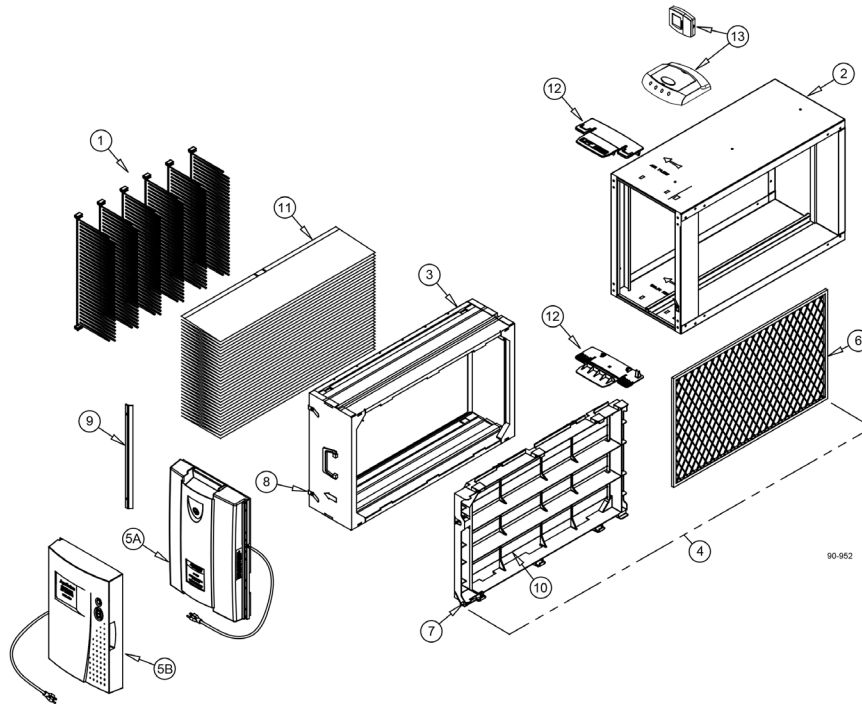

Aprilaire®

Effective Date: August 1, 2017
Revised Date: August 28, 2017

Air Cleaners Dealer Parts List

Aprilaire Model 5000 Air Cleaner (Before April 2014)

NO.	PART NAME	Release Date May 2005		Release Date Prior May 2005	
		QTY/CTN	PART NO.	QTY/CTN	PART NO.
1	Pleat Spacer	6	4270	6	4270
2	Outer Housing - Almond	1	4597	1	4307
2	Outer Housing - Gray	1	4826	N/A	N/A
3	Inner Housing with Seals (Includes 6 Pleat Spacers)	1	4308	1	4308
4	Ionizer Frame Assembly (Includes 9 (4602) ionizing wires, 1 (4311) control electrode and 1 (4599) ground contact)	1	4598	1	4598
5A	Power Pack/Door Assembly (Almond is obsolete, only available in Gray)	Obsolete*		1	4310
5B	PowerPack/Door Assembly - Gray (Release Date July 2008)	1	4827	N/A	N/A
6	Control Electrode	1	4311	1	4311
7	Ground Contact	1	4599	1	4599
8	Media Ground Contact	2	4313	2	4313
9	Media Ground Assembly	1	4314	1	4314
10	Ionizer Wire - used with Almond Ionizing Frame	3	4602	N/A	N/A
10	Ionizer Wire - used with Gray Ionizing Frame	N/A	N/A	3	4315
11	Media (Individually Packaged)	10	501	10	501
12	Door Latch Replacement Kit	1	5268	1	4600
13	Air Cleaner Control & LED Base	1	4838	N/A	N/A
OTHER PARTS					
	Seal Kit	1	4704	1	4704