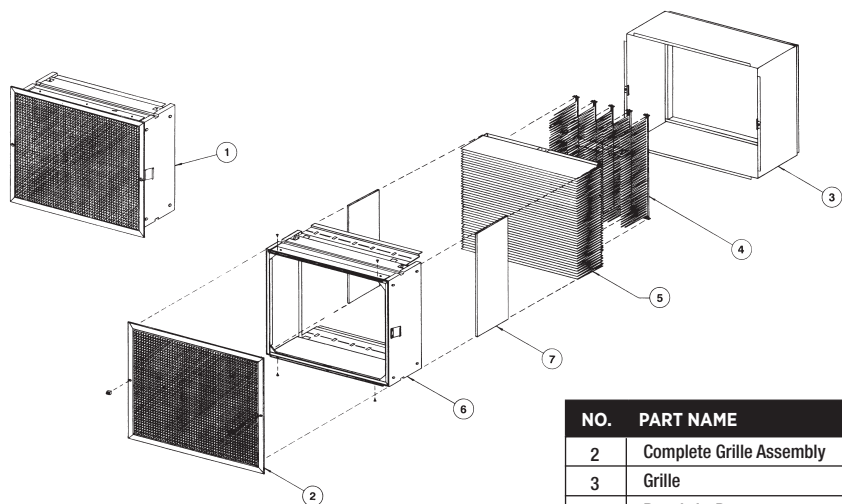

Aprilaire Model 2250 Air Cleaner

NO.	PART NAME	QTY/CTN	PART NO.
2	Complete Grille Assembly	1	4130
3	Grille	1	4132
4	Rough-In-Box	1	4133
5	Pleat Spacers⁶	5	4119
6	Media	10	201
7	Housing Without Grille (Includes 5 Pleat Spacers)	1	4131
	Inner Housing Seal Kit	1	4168
OTHER PARTS			
	Holding Brackets	2	4121