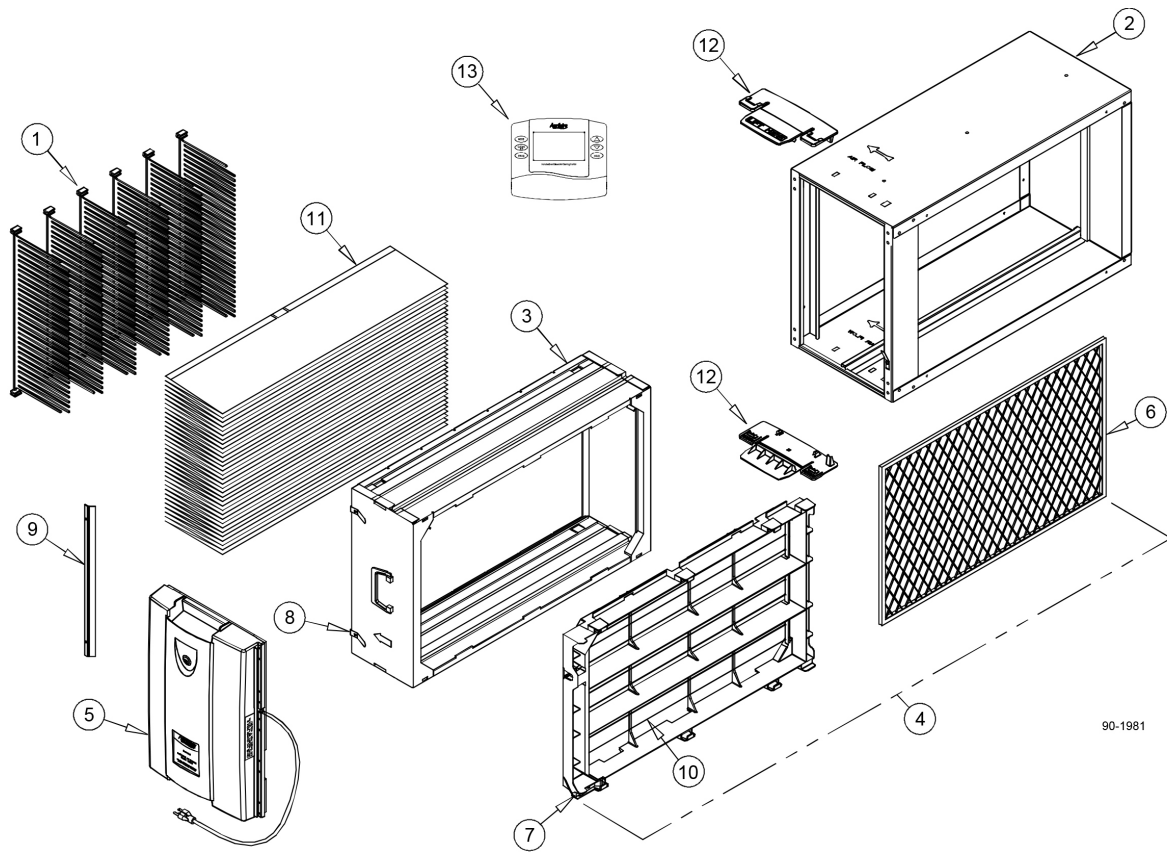

Aprilaire Model 5000 Air Cleaner (After April 2014)

90-1981

Release Date April 2014			
NO.	PART DESCRIPTION	QTY/CTN	PART NO.
1	Pleat Spacer	6	4270
2	Outer Housing - Almond	1	4597
2	Outer Housing - Gray	1	4826
3	Inner Housing with Seals (Includes 6 Pleat Spacers)	1	4308
4	Ionizer Frame Assembly (Includes 9 (4602) ionizing wires, 1 (4311) control electrode and 1 (4599) ground contact)	1	4598
5	PowerPack/Door Assembly - Gray (Release Date July 2008)	1	4827
6	Control Electrode	1	4311
7	Ground Contact	1	4599
8	Media Ground Contact	2	4313
9	Media Ground Assembly	1	4314
10	Ionizer Wire - used with Almond Ionizing Frame	3	4602
10	Ionizer Wire - used with Gray Ionizing Frame	3	4315
11	Media (Individually Packaged)	10	501
12	Door Latch Replacement Kit	1	5268
13	Universal Programmable Thermostat with Event-Based Air Cleaning	10**	8476
OTHER PARTS			
	Seal Kit	1	4704

** Sold In Carton Quantities Only.