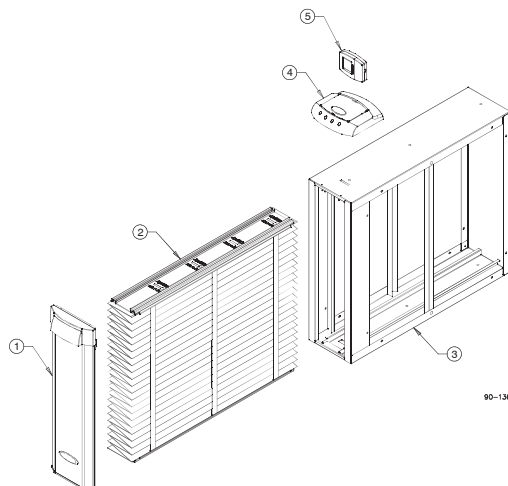

Aprilaire Model 4200¹/4300¹/4400¹ Air Cleaners

NO.	PART NAME	QTY/CTN	MODEL 4200 PART NO.	MODEL 4300 PART NO.	MODEL 4400 PART NO.
1	Replacement Door	1	4867	4962	4868
2	Aprilaire Replacement Media - MERV 13	8	213	313	413
2	Aprilaire Replacement Media - MERV 11	8	210	310	410
3	Replacement Housing	1	4834	4965	4835
4&5	Air Cleaner, Control & LED Base	1	4838	4838	4838

¹Full units no longer available, parts only.

We reserve the right to make modifications as deemed necessary in line with our policy to continue supplying the finest equipment available. All prices are F.O.B Poynette, WI and subject to change without notice. Orders may be sent via: EDI, Fax, Mail or Phone. If EDI, call us for initial setup.

Aprilaire®

P.O. Box 1467 • Madison, WI 53701-1467 • Phone: 800/334-6011 • Fax: 608/257-4357 • www.aprilaire.com