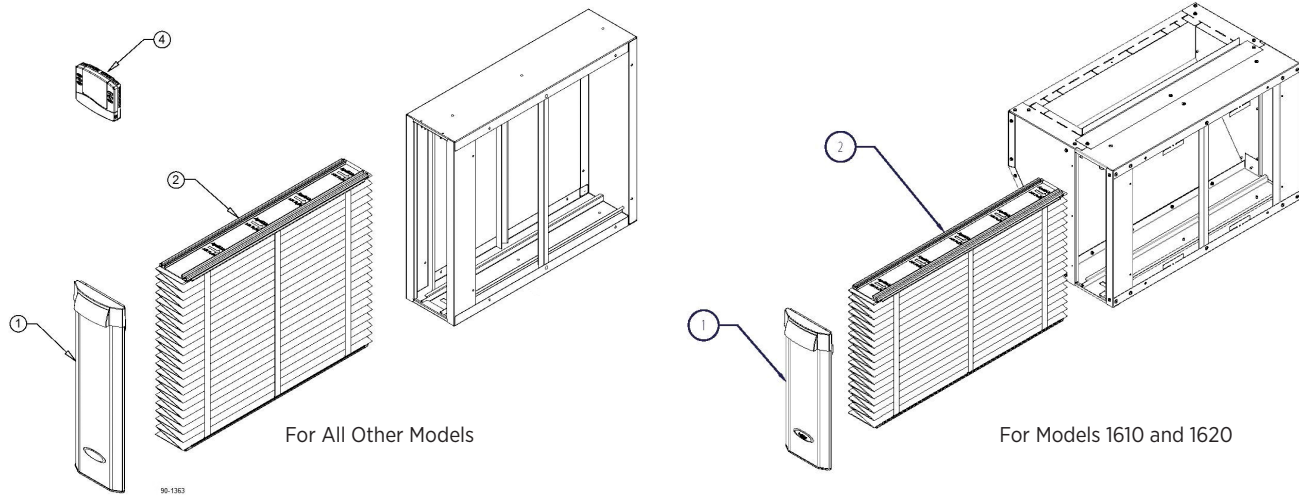

Aprilaire Series 1000, 2000 and 3000 Air Cleaner

Aprilaire Model 3210/3310/3410

NO.	PART NAME	QTY/CTN	MODEL 3210 PART NO.	MODEL 3310 PART NO.	MODEL 3410 PART NO.
1	Replacement Door	1	4867	4962	4868
2	Aprilaire Replacement Media - MERV 13	8	213	313	413
2	Aprilaire Replacement Media - MERV 11	8	210	310	410
4	Universal Programmable Thermostat with Event-Based Air Cleaning	10**	8476	8476	8476

Aprilaire Model 2210/2310/2410

NO.	PART NAME	QTY/CTN	MODEL 2210 PART NO.	MODEL 2310 PART NO.	MODEL 2410 PART NO.
1	Replacement Door	1	4867	4962	4868
2	Aprilaire Replacement Media - MERV 13	8	213	313	413
2	Aprilaire Replacement Media - MERV 11	8	210	310	410

Aprilaire Model 1110/1210/1310

NO.	PART NAME	QTY/CTN	MODEL 1110 PART NO.	MODEL 1210 PART NO.	MODEL 1310 PART NO.
1	Replacement Door	1	4054	4867	4962
2	Aprilaire Replacement Media - MERV 13	8	113	213	313
2	Aprilaire Replacement Media - MERV 11	8	110	210	310

Aprilaire Model 1410/1510/1610/1620

NO.	PART NAME	QTY/CTN	MODEL 1410 PART NO.	MODEL 1510 PART NO.	MODEL 1610 PART NO.	MODEL 1620 PART NO.
1	Replacement Door	1	4868	5424	4077	4078
2	Aprilaire Replacement Media - MERV 13	8	413	513	413	213
2	Aprilaire Replacement Media - MERV 11	8	410	510	410	210

**Sold in Carton Quantities Only.