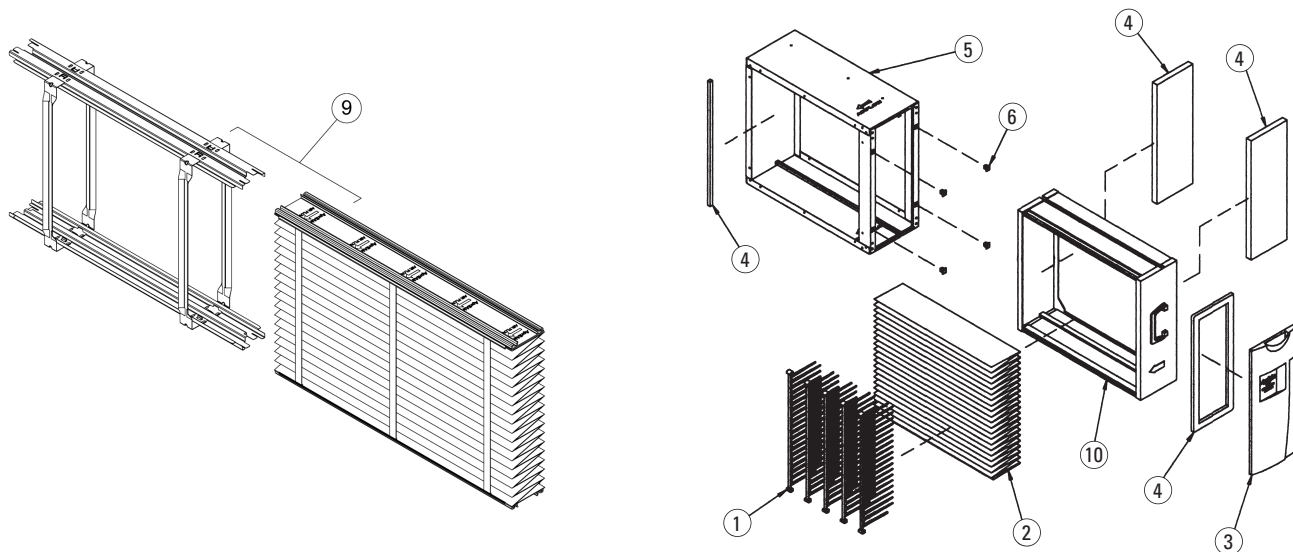

Aprilaire Model 2200¹/2400¹ Air Cleaners

Aprilaire Model 2200¹ Air Cleaners

NO.	PART NAME	Release Date May 2002		Release Date Prior May 2002	
		QTY/CTN	PART NO.	QTY/CTN	PART NO.
1	Pleat Spacer	5	4119	5	4119
2	Media	10	201	10	201
3	Plastic Door with Seal - Almond	Obsolete⁶		Obsolete⁶	
	Plastic Door with Seal - Grey	1	4822	N/A	N/A
4	Seal Kit	1	4725	1	4725
5	Outer Housing	N/A	N/A	N/A	N/A
6	Latches	4	4349	N/A	N/A
OTHER PARTS					
9	Media Upgrade Kit	6	1213	6	1213
10	Plastic Inner Housing w/Seals (4114)	Obsolete - Please see Part No. 1213, Media Upgrade Kit⁵			
	Door Retainer and Spacers (Screw-In)	1	4208	1	4208
	Door Retainer and Spacers (Snap-In)	N/A	N/A	Obsolete⁶	
	Styrofoam Door Seal for Upgrade Kit 1213	20	4895	N/A	N/A
	Holding Brackets	2	4121	2	4121
	Seal for Metal Door	1	4210	1	4210
	Control Upgrade Kit	1	4838	1	4838

Aprilaire Model 2400¹ Air Cleaners

NO.	PART NAME	Release Date May 2002		Release Date Prior May 2002	
		QTY/CTN	PART NO.	QTY/CTN	PART NO.
1	Pleat Spacer	6	4270	6	4270
2	Media	10	401	10	401
3	Plastic Door with Seal - Almond	1	4347	Obsolete⁶	
	Plastic Door with Seal - Grey	1	4824	N/A	N/A
4	Seal Kit	1	4724	1	4724
5	Outer Housing	N/A	N/A	N/A	N/A
6	Latches	4	4349	N/A	N/A
OTHER PARTS					
9	Media Upgrade Kit	6	1413	6	1413
10	Plastic Inner Housing w/Seals (4272)	Obsolete - Please see Part No. 1413, Media Upgrade Kit⁷			
	Styrofoam Door Seal for Upgrade Kit 1413	20	4896	N/A	N/A
	Control Upgrade Kit	1	4838	1	4838

¹Full units no longer available, parts only.

⁵Aprilaire suggests upgrading to Part No. 1213 Upgrade Kit to replace pleat spacer for ultimate performance of Model 2200.

⁶Contact Aprilaire Customer Service.

⁷Aprilaire suggests upgrading to Part No. 1413 Upgrade Kit to replace pleat spacer for ultimate performance of Model 2400.