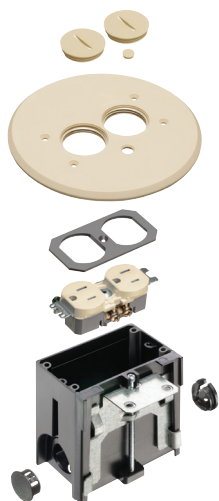

# Non-Metallic Adjustable Floor Boxes

FLOOR BOXES

Low cost, clean, and neat adjustable floor boxes that fit most floor heights up to 2".

### FEATURES AND BENEFITS

- Non-metallic boxes with gasketed box covers in white, black, brown, light almond, caramel
- Cover gasket prevents water intrusion
- Threaded plugs or "flip lid" protect receptacle when not in use
- Low cost solution

FLBAR101LA

FLBA101LA

FLBAF101CA

FLBAFR101BL

CATALOG NUMBER	UPC/DCI/NAED MFG #018997	DESCRIPTION RECTANGULAR COVER	UNIT PKG	STD PKG	DIM A	DIM B	DIM C
FLBA101W	04344	White, threaded plugs	1	4	4.250	5.155	4.031
FLBA101LA	04345	Light Almond, threaded plugs	1	4	4.250	5.155	4.031
FLBA101BR	04347	Brown, threaded plugs	1	4	4.250	5.155	4.031
FLBA101BL	04346	Black, threaded plugs	1	4	4.250	5.155	4.031
FLBAF101W	04340	White, flip lids	1	4	3.750	4.655	4.047
FLBAF101LA	04341	Light Almond, flip lids	1	4	3.750	4.655	4.047
FLBAF101CA	52301	Caramel, flip lids	1	4	3.750	4.655	4.047
FLBAF101BR	04343	Brown, flip lids	1	4	3.750	4.655	4.047
FLBAF101BL	04342	Black, flip lids	1	4	3.750	4.655	4.047
ROUND COVER							
FLBAR101W	04348	White, threaded plugs	1	4	5.800	5.800	4.031
FLBAR101LA	04349	Light Almond, threaded plugs	1	4	5.800	5.800	4.031
FLBAR101BR	04351	Brown, threaded plugs	1	4	5.800	5.800	4.031
FLBAR101BL	04350	Black, threaded plugs	1	4	5.800	5.800	4.031
FLBAFR101BL	00710	Black, flip lid	1	4	5.750	5.750	4.087
FLBAFR101BR	00711	Brown, flip lid	1	4	5.750	5.750	4.087
FLBAFR101CA	00712	Caramel, flip lid	1	4	5.750	5.750	4.087
FLBAFR101LA	00713	Light Almond, flip lid	1	4	5.750	5.750	4.087
FLBAFR101W	00714	White, flip lid	1	4	5.750	5.750	4.087

### INCLUDES...

(1) adjustable floor box, (1) tamper-resistant (TR) duplex receptacle, (1) cover plate w/gasket, flip lids (or threaded plugs), (2) #6-32 x 1" long screws, (2) #6 drywall screws, (1) NM94 connector, (1) NM900 plug, (1) cap (covers adjustable screw hole in cover plate)