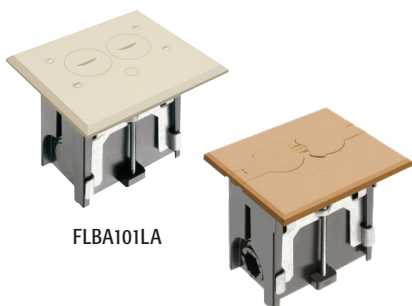

# Non-Metallic Adjustable Floor Boxes

FLOOR BOXES

Low cost, clean, and neat adjustable floor boxes that fit most floor heights up to 2".

### FEATURES AND BENEFITS

- Non-metallic boxes with gasketed box covers in white, black, brown, light almond, caramel
- Cover gasket prevents water intrusion
- Threaded plugs or "flip lid" protect receptacle when not in use
- Low cost solution

FLBAR101LA

FLBA101LA

FLBAF101CA

FLBAFR101BL

CATALOG NUMBER	UPC/DCI/NAED MFG #018997	DESCRIPTION RECTANGULAR COVER	UNIT PKG	STD PKG	DIM A	DIM B	DIM C
FLBA101W	04344	White, threaded plugs	1	4	4.250	5.155	4.031
FLBA101LA	04345	Light Almond, threaded plugs	1	4	4.250	5.155	4.031
FLBA101BR	04347	Brown, threaded plugs	1	4	4.250	5.155	4.031
FLBA101BL	04346	Black, threaded plugs	1	4	4.250	5.155	4.031
FLBAF101W	04340	White, flip lids	1	4	3.750	4.655	4.047
FLBAF101LA	04341	Light Almond, flip lids	1	4	3.750	4.655	4.047
FLBAF101CA	52301	Caramel, flip lids	1	4	3.750	4.655	4.047
FLBAF101BR	04343	Brown, flip lids	1	4	3.750	4.655	4.047
FLBAF101BL	04342	Black, flip lids	1	4	3.750	4.655	4.047
ROUND COVER							
FLBAR101W	04348	White, threaded plugs	1	4	5.800	5.800	4.031
FLBAR101LA	04349	Light Almond, threaded plugs	1	4	5.800	5.800	4.031
FLBAR101BR	04351	Brown, threaded plugs	1	4	5.800	5.800	4.031
FLBAR101BL	04350	Black, threaded plugs	1	4	5.800	5.800	4.031
FLBAFR101BL	00710	Black, flip lid	1	4	5.750	5.750	4.087
FLBAFR101BR	00711	Brown, flip lid	1	4	5.750	5.750	4.087
FLBAFR101CA	00712	Caramel, flip lid	1	4	5.750	5.750	4.087
FLBAFR101LA	00713	Light Almond, flip lid	1	4	5.750	5.750	4.087
FLBAFR101W	00714	White, flip lid	1	4	5.750	5.750	4.087

### INCLUDES...

(1) adjustable floor box, (1) tamper-resistant (TR) duplex receptacle, (1) cover plate w/gasket, flip lids (or threaded plugs), (2) #6-32 x 1" long screws, (2) #6 drywall screws, (1) NM94 connector, (1) NM900 plug, (1) cap (covers adjustable screw hole in cover plate)