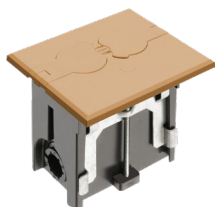

# Non-Metallic Adjustable Floor Boxes

FLOOR BOXES

Low cost, clean, and neat adjustable floor boxes that fit most floor heights up to 2".

### FEATURES AND BENEFITS

- Non-metallic boxes with gasketed box covers in white, black, brown, light almond, caramel
- Cover gasket prevents water intrusion
- Threaded plugs or "flip lid" protect receptacle when not in use
- Low cost solution

FLBAR101LA

FLBA101LA

FLBAF101CA

FLBAFR101BL

CATALOG NUMBER	UPC/DCI/NAED MFG #018997	DESCRIPTION RECTANGULAR COVER	UNIT PKG	STD PKG	DIM A	DIM B	DIM C
FLBA101W	04344	White, threaded plugs	1	4	4.250	5.155	4.031
FLBA101LA	04345	Light Almond, threaded plugs	1	4	4.250	5.155	4.031
FLBA101BR	04347	Brown, threaded plugs	1	4	4.250	5.155	4.031
FLBA101BL	04346	Black, threaded plugs	1	4	4.250	5.155	4.031
FLBAF101W	04340	White, flip lids	1	4	3.750	4.655	4.047
FLBAF101LA	04341	Light Almond, flip lids	1	4	3.750	4.655	4.047
FLBAF101CA	52301	Caramel, flip lids	1	4	3.750	4.655	4.047
FLBAF101BR	04343	Brown, flip lids	1	4	3.750	4.655	4.047
FLBAF101BL	04342	Black, flip lids	1	4	3.750	4.655	4.047
ROUND COVER							
FLBAR101W	04348	White, threaded plugs	1	4	5.800	5.800	4.031
FLBAR101LA	04349	Light Almond, threaded plugs	1	4	5.800	5.800	4.031
FLBAR101BR	04351	Brown, threaded plugs	1	4	5.800	5.800	4.031
FLBAR101BL	04350	Black, threaded plugs	1	4	5.800	5.800	4.031
FLBAFR101BL	00710	Black, flip lid	1	4	5.750	5.750	4.087
FLBAFR101BR	00711	Brown, flip lid	1	4	5.750	5.750	4.087
FLBAFR101CA	00712	Caramel, flip lid	1	4	5.750	5.750	4.087
FLBAFR101LA	00713	Light Almond, flip lid	1	4	5.750	5.750	4.087
FLBAFR101W	00714	White, flip lid	1	4	5.750	5.750	4.087