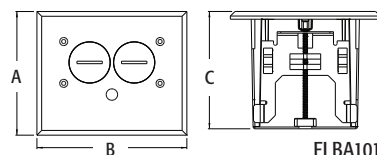

INSTALLATION SHOTS

FLBA101