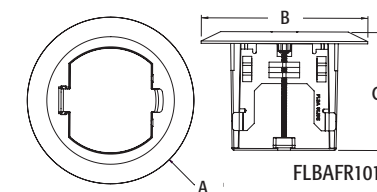

FLBAFR101

INCLUDES...

(1) adjustable floor box, (1) tamper-resistant (TR) duplex receptacle, (1) cover plate w/gasket, flip lids (or threaded plugs), (2) #6-32 x 1" long screws, (2) #6 drywall screws, (1) NM94 connector, (1) NM900 plug, (1) cap (covers adjustable screw hole in cover plate)

Scan For Video