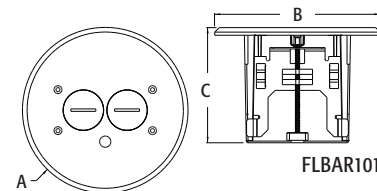

Non-Metallic Adjustable Floor Boxes

FLOOR BOXES

Low cost, clean, and neat adjustable floor boxes that fit most floor heights up to 2".

FEATURES AND BENEFITS

- Non-metallic boxes with gasketed box covers in white, black, brown, light almond, caramel
- Cover gasket prevents water intrusion
- Threaded plugs or "flip lid" protect receptacle when not in use
- Low cost solution

CATALOG NUMBER	UPC/DCI/NAED MFG #018997	DESCRIPTION RECTANGULAR COVER	UNIT PKG	STD PKG	DIM A	DIM B	DIM C
FLBA101W	04344	White, threaded plugs	1	4	4.250	5.155	4.031
FLBA101LA	04345	Light Almond, threaded plugs	1	4	4.250	5.155	4.031
FLBA101BR	04347	Brown, threaded plugs	1	4	4.250	5.155	4.031
FLBA101BL	04346	Black, threaded plugs	1	4	4.250	5.155	4.031
FLBAF101W	04340	White, flip lids	1	4	3.750	4.655	4.047
FLBAF101LA	04341	Light Almond, flip lids	1	4	3.750	4.655	4.047
FLBAF101CA	52301	Caramel, flip lids	1	4	3.750	4.655	4.047
FLBAF101BR	04343	Brown, flip lids	1	4	3.750	4.655	4.047
FLBAF101BL	04342	Black, flip lids	1	4	3.750	4.655	4.047
ROUND COVER							
FLBAR101W	04348	White, threaded plugs	1	4	5.800	5.800	4.031
FLBAR101LA	04349	Light Almond, threaded plugs	1	4	5.800	5.800	4.031
FLBAR101BR	04351	Brown, threaded plugs	1	4	5.800	5.800	4.031
FLBAR101BL	04350	Black, threaded plugs	1	4	5.800	5.800	4.031
FLBAFR101BL	00710	Black, flip lid	1	4	5.750	5.750	4.087
FLBAFR101BR	00711	Brown, flip lid	1	4	5.750	5.750	4.087
FLBAFR101CA	00712	Caramel, flip lid	1	4	5.750	5.750	4.087
FLBAFR101LA	00713	Light Almond, flip lid	1	4	5.750	5.750	4.087
FLBAFR101W	00714	White, flip lid	1	4	5.750	5.750	4.087

PATENTED.

E170558

INSTALLATION SHOTS

FLBAR101

INCLUDES...