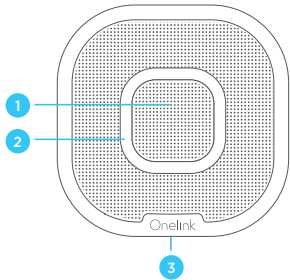

Safe & Sound WiFi Combination Alarm, AVS, 120V Hardwired

SYSTEM REQUIREMENTS:

Wireless Network

Required to use a 2.4 GHz wireless connection and a compatible 802.11 b/g/n/ac router.

Android or iOS Device

Onelink Safe & Sound can be paired with Android 5 or later and with iOS 10 or later.

Onelink Home App

Search and download the Onelink Home app from the App Store or Google Play.

PARTS OF THIS ALARM:

1. Speaker
2. Color Indicator Ring
3. Test / Silence Button
(on the side of the product)

4. Hot (black) AC Wire
5. Neutral (white) AC Wire
6. Interconnect (orange) AC Wire
7. Quick Connect Power Connector