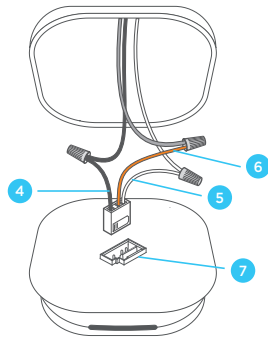

Onelink Home App

Search and download the Onelink Home app from the App Store or Google Play.

PARTS OF THIS ALARM:

1. Speaker
2. Color Indicator Ring
3. Test / Silence Button
(on the side of the product)

4. Hot (black) AC Wire
5. Neutral (white) AC Wire
6. Interconnect (orange) AC Wire
7. Quick Connect Power Connector