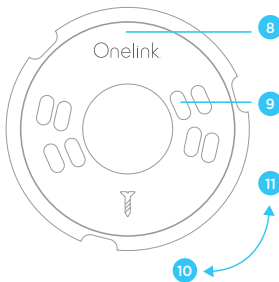

Onelink Home App

Search and download the Onelink Home app from the App Store or Google Play.

PARTS OF THIS ALARM:

1. Speaker
2. Color Indicator Ring
3. Test / Silence Button
(on the side of the product)

4. Hot (black) AC Wire
5. Neutral (white) AC Wire
6. Interconnect (orange) AC Wire
7. Quick Connect Power Connector