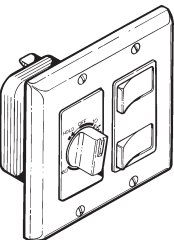

1. **Model 62W (White)**
   60-Minute Time Control with Two Rocker Switches
2. Two, independent, 120 VAC, 15 Amp rocker switches (20 Amp Total)
   - Timer operates continuously or for any set period up to 60 minutes
   - Fits two-gang box
   - 120 VAC, 20 Amp or 240 VAC, 10 Amp timer capacity
   - For use with all Broan fans and heaters within Amp rating