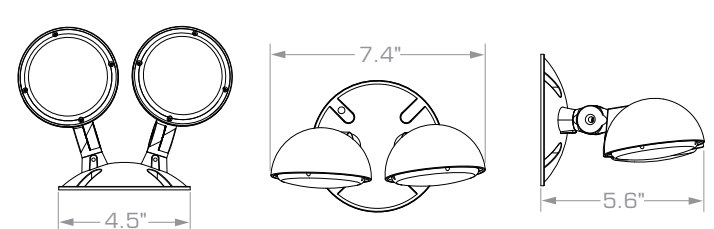

ORDERING GUIDE

Catalog Number	Description	Voltage	Lamp Watts (Each)
CORS	Single LED outdoor remote white lamp-head with mounting base	3 VDC	1 Watt
CORD	Double LED outdoor remote white lamp-head with mounting base	3 VDC	1 Watt
CORSB	Single LED outdoor remote black lamp-head with mounting base	3 VDC	1 Watt
CORDB	Double LED outdoor remote black lamp-head with mounting base	3 VDC	1 Watt

*Powered by the Compass Exit, Combo or Emergency Light with Remote Capacity

DIMENSIONS

CORS

Single Carton Weight	1 lbs.
Master Carton Quantity	20 each

CORD

Single Carton Weight	1.2 lbs.
Master Carton Quantity	20 each