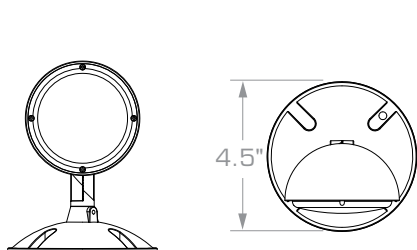

DIMENSIONS

CORS

Single Carton Weight	1 lbs.
Master Carton Quantity	20 each

CORD