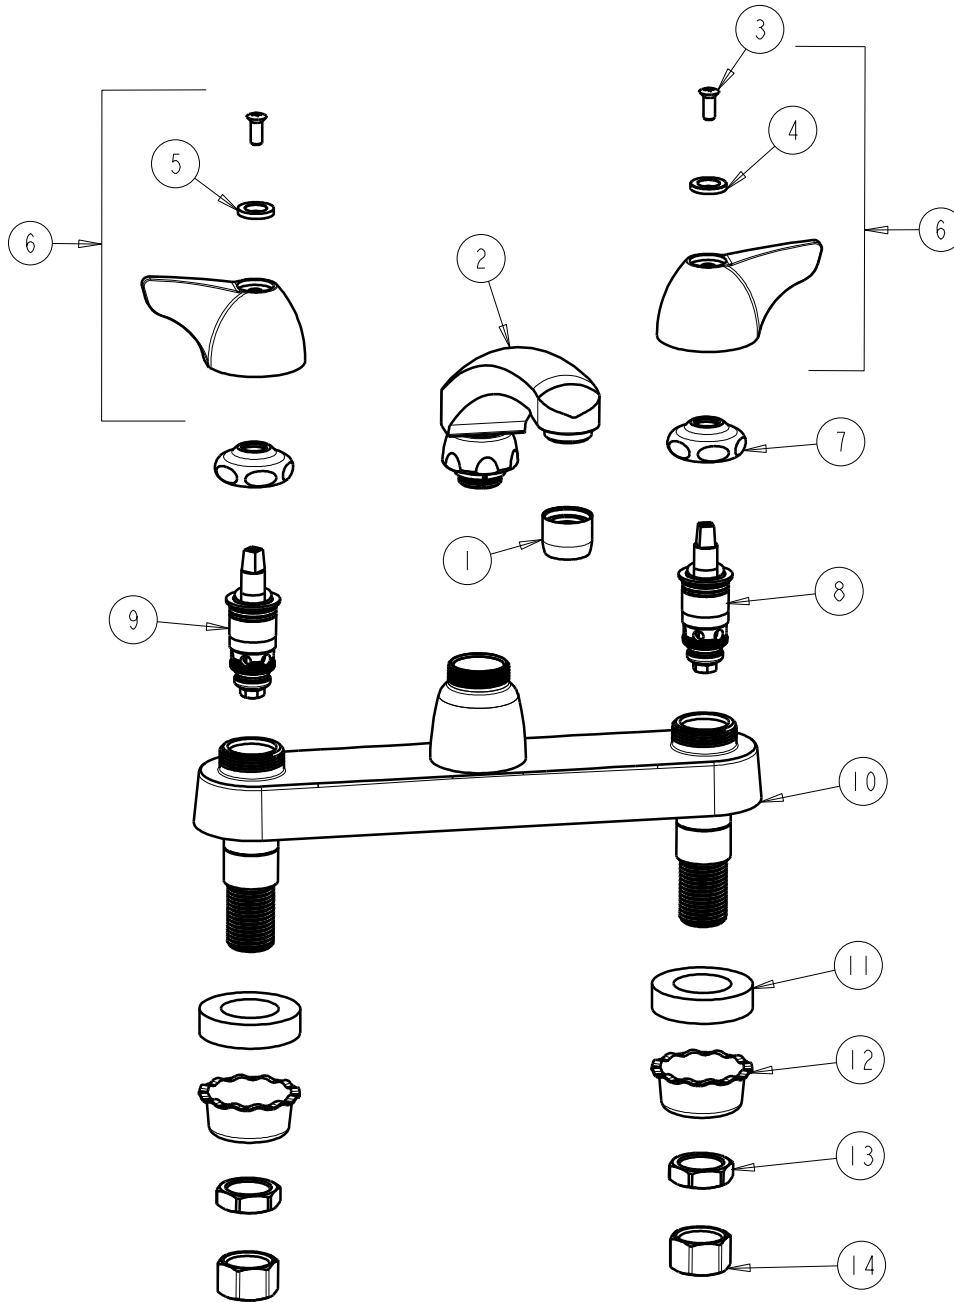

1100-ABCP

SUBMITTED MODEL NO.

ITEM NO.

FOR TECHNICAL ASSISTANCE
1-800-TEC-TRUE (1-800-832-8783)

ITEM	PART NO.	DESCRIPTION	ITEM	PART NO.	DESCRIPTION
1	E3JKCP	SOFTFLO OUTLET	8	AB1-099XTJKNF	QUATURN UNIT (RH)
2	ABL8JKCP	CAST SPOUT	9	AB1-100XTJKNF	QUATURN UNIT (LH)
3	420-010JKRCF	SCREW, 10-32 UNC PH 1/2	10	---	VALVE BODY (NOT SOLD SEPARATELY)
4	633-123JKNF	INDEX BUTTON (BLUE)	11	555-313JKNF	WASHER
5	633-023JKNF	INDEX BUTTON (RED)	12	1797-114JKNF	BASIN COCK WASHER
6	1000-PRJKCP	WING HANDLE ASSEMBLY (PAIR)	13	49-004JKRBF	LOCKNUT
7	1-214JKCP	CAP	14	49-005JKRBF	COUPLING NUT