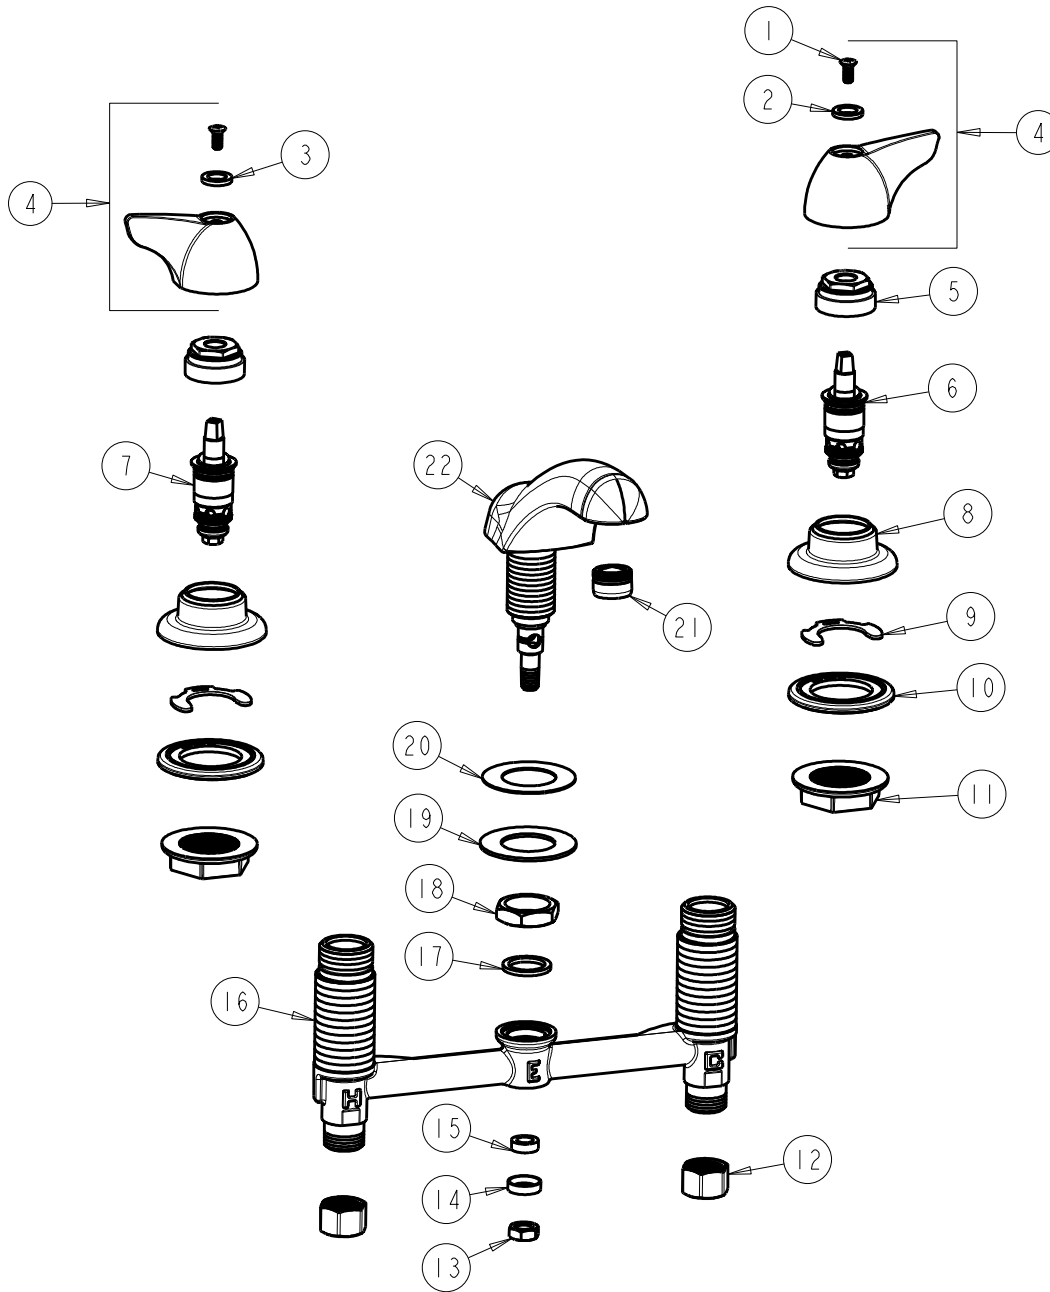

SUBMITTED MODEL NO.

BY: JAR

DATE: 05-08-09

CHK:

REV: 07-06-11

ITEM NO.

**FOR TECHNICAL ASSISTANCE**  
**1-800-TEC-TRUE (1-800-832-8783)**

ITEM	PART NO.	DESCRIPTION	ITEM	PART NO.	DESCRIPTION
1	420-010JKRCF	SCREW, 10-32 UNC PH 1/2	12	49-005JKRBF	COUPLING NUT
2	633-123JKNF	INDEX BUTTON (BLUE)	13	689-113JKRBF	NUT, 3/8-24 UNF X .56 X .22
3	633-023JKNF	INDEX BUTTON (RED)	14	250-187JKRBF	RETAINER
4	1000-PRJKCP	WING HANDLE ASSEMBLY (PAIR)	15	1797-129JKNF	RUBBER WASHER
5	400-004JKRBF	NUT, CAP	16	—	BODY, VALVE
6	1-099XTJKABNF	QUATURN UNIT (RH)	17	250-200JKNF	GASKET
7	1-100XTJKABNF	QUATURN UNIT (LH)	18	250-054JKRBF	LOCKNUT
8	250-083JKCP	ESCUTCHEON	19	50-014JKNF	STEEL WASHER
9	200-009JKNF	CLIP, RETAIN	20	739-056JKNF	RUBBER WASHER
10	888-026JKNF	WASHER, SEALING	21	E12JKCP	SOFTFLO OUTLET
11	250-004JKNF	LOCKNUT	22	401-301JKCP	SPOUT ASSEMBLY