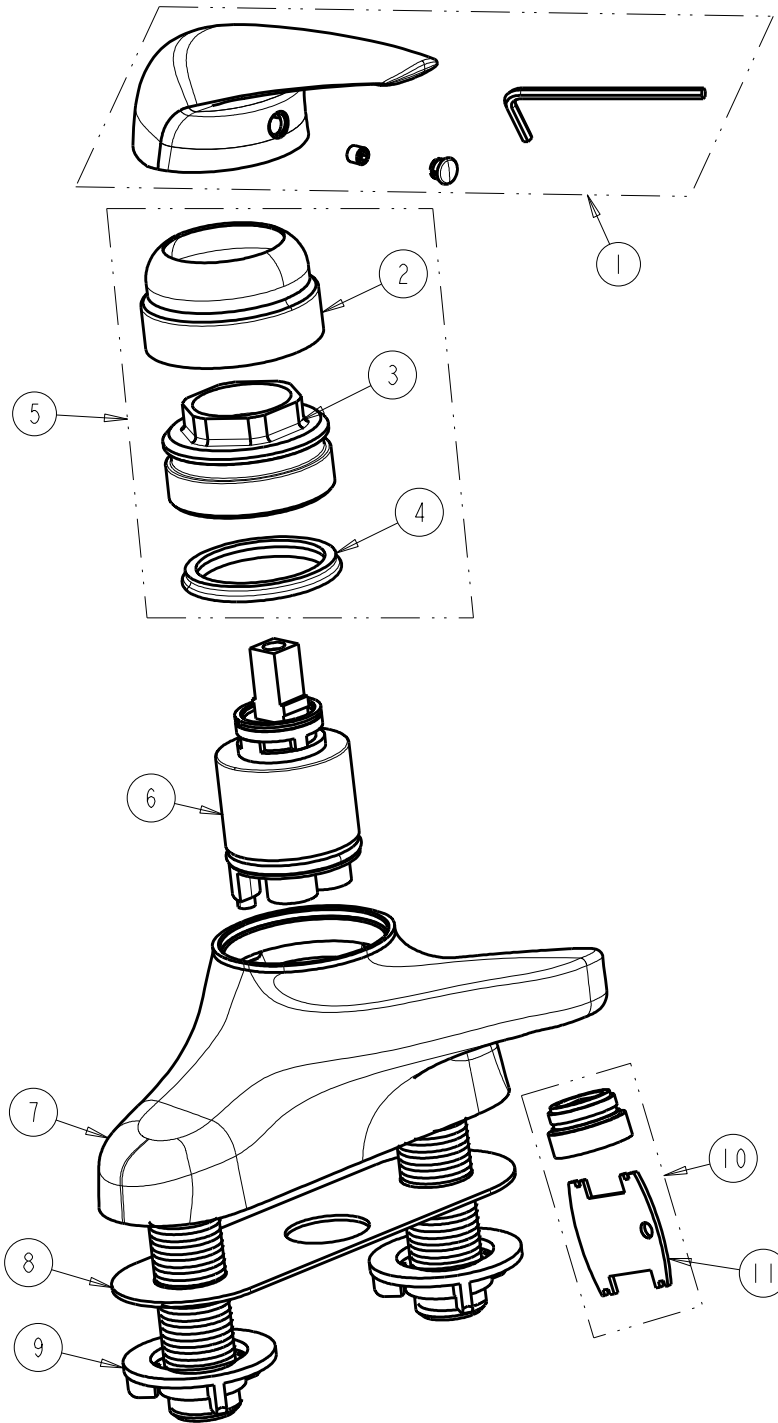

CHICAGO FAUCETS
a Geberit company

2100 South Clearwater Drive
Des Plaines, IL 60018
Phone: 847-803-5000
Fax: 847-803-5454
www.chicagofaucets.com

REPAIR PARTS

FITTING NO.

420-E2805ABCP

SUBMITTED MODEL NO.

ITEM NO.

BY: SID DATE: 01-04-11

CHK: *AR* REV: 02-23-17

FOR TECHNICAL ASSISTANCE
1-800-TEC-TRUE (1-800-832-8783)

ITEM	PART NO.	DESCRIPTION	ITEM	PART NO.	DESCRIPTION
1	420-030KJKCP	HANDLE ASSEMBLY KIT	7	-----	BODY
2	-----	COVER	8	-----	GASKET
3	-----	RETAINER	9	-----	LOCKNUT
4	-----	U-WASHER	10	E2805JKABCP	OUTLET, VP SPRAY w/KEY 0.5 GPM
5	420-031KJKCP	SINGLE LEVER COVER KIT	11	3-024JKRCF	KEY, VP
6	420-XJKABNF	CERAMIC DISC CARTRIDGE			