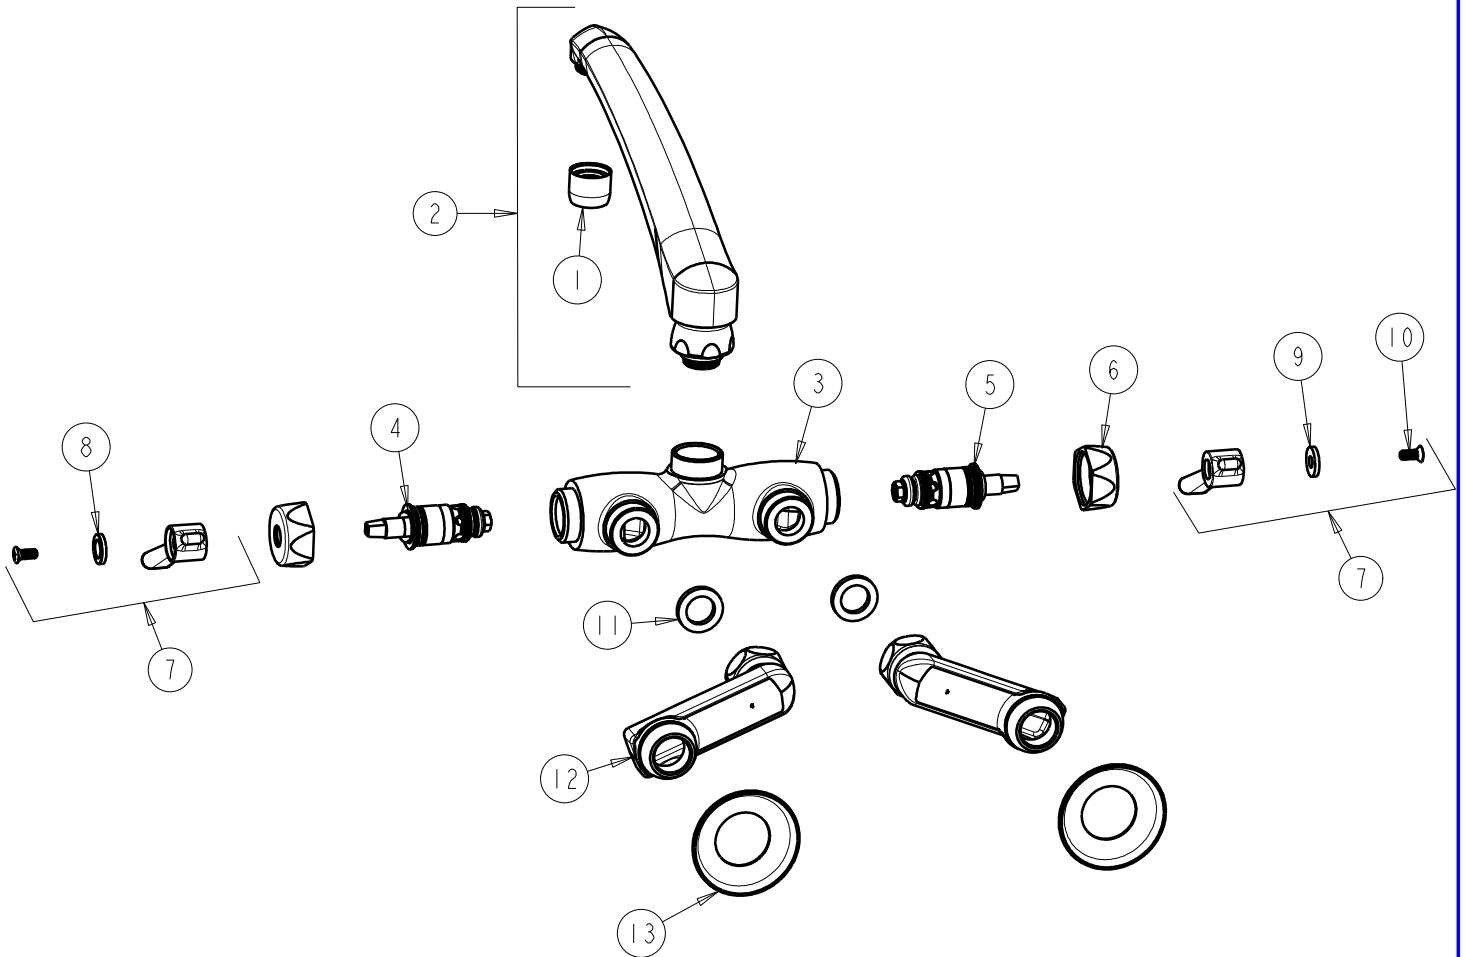

CHICAGO FAUCETS
a Geberit company

2100 South Clearwater Drive
Des Plaines, IL 60018
Phone: 847-803-5000
Fax: 847-803-5454
www.chicagofaucets.com

REPAIR PARTS

FITTING NO.

445-L8ABCP

SUBMITTED MODEL NO.

BY: SID DATE: 05-12-09

CHK: *[Signature]* REV: 09-10-10

ITEM NO.

FOR TECHNICAL ASSISTANCE
1-800-TEC-TRUE (1-800-832-8783)

ITEM	PART NO.	DESCRIPTION	ITEM	PART NO.	DESCRIPTION
1	E3JKCP	SOFTFLO AERATOR OUTLET	8	633-123JKNF	INDEX BUTTON (BLUE)
2	ABL8JKCP	CAST SPOUT	9	633-023JKNF	INDEX BUTTON (RED)
3	---	VALVE BODY (NOT SOLD SEPARATELY)	10	420-010JKRCF	SCREW, 10-32 UNC PH 1/2
4	1-099XTJKABNF	QUATURN UNIT (RH)	11	1-011JKNF	WASHER, .97 X .62 X .12
5	1-100XTJKABNF	QUATURN UNIT (LH)	12	---	'H' ARM ASSEMBLY w/WASHER
6	444-005JKCP	CAP	13	1-055JKCP	FLANGE
7	369-PRJKCP	LEVER HANDLE ASSEMBLY (PAIR)			