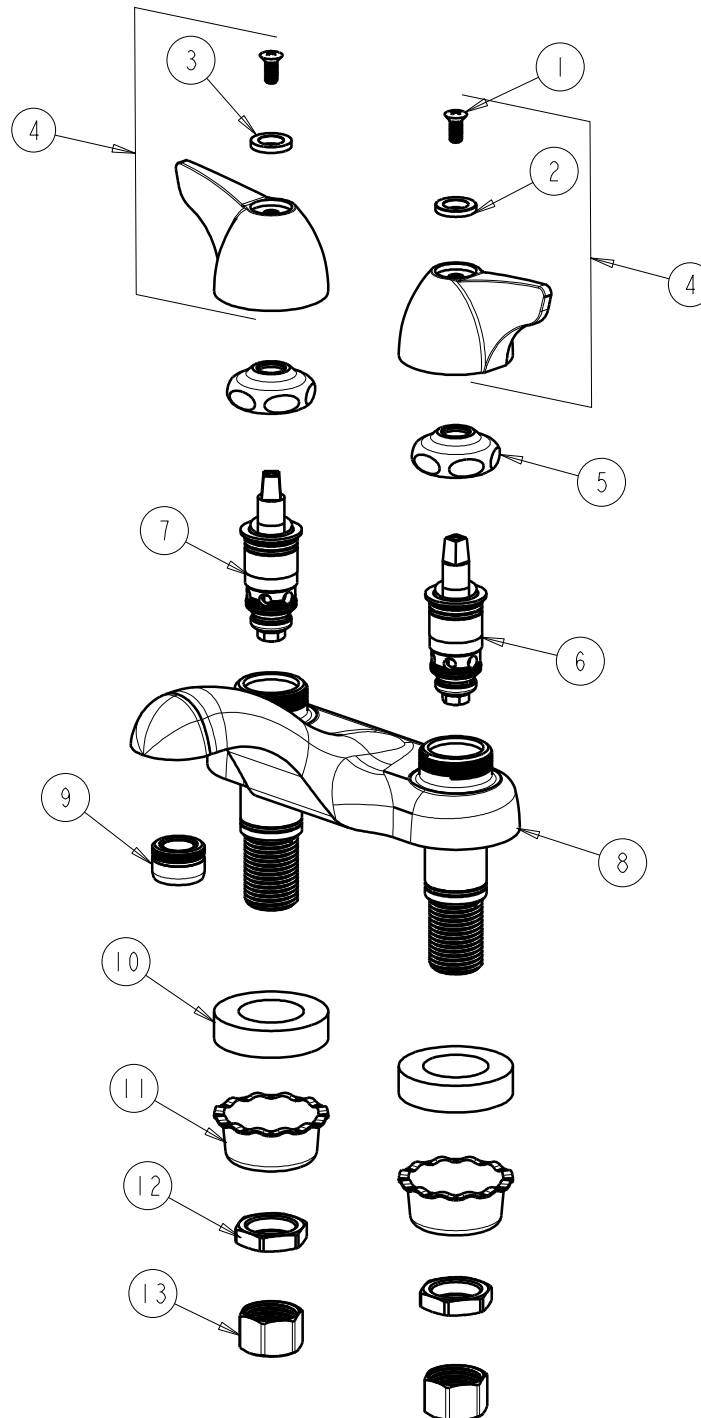

CHICAGO FAUCETS
a Geberit company

2100 South Clearwater Drive
Des Plaines, IL 60018
Phone: 847-803-5000
Fax: 847-803-5454
www.chicagofaucets.com

REPAIR PARTS

FITTING NO.

802-1000ABCP

SUBMITTED MODEL NO.

ITEM NO.

FOR TECHNICAL ASSISTANCE
1-800-TEC-TRUE (1-800-832-8783)

BY: SID DATE: 05-20-09

CHK: *[Signature]* REV:

ITEM	PART NO.	DESCRIPTION	ITEM	PART NO.	DESCRIPTION
1	420-010JKRCF	SCREW, 10-32 UNC PH 1/2	8	---	VALVE BODY NOT SOLD SEPARATELY
2	633-123JKNF	INDEX BUTTON (BLUE)	9	E12JKCP	SOFTFLO OUTLET
3	633-023JKNF	INDEX BUTTON (RED)	10	555-313JKNF	WASHER
4	1000-PRJKCP	WING HANDLE ASSEMBLY (PAIR)	11	1797-114JKNF	BASIN COCK WASHER
5	1-214JKCP	CAP	12	49-004JKRBF	LOCKNUT
6	AB1-099XTJKNF	QUATURN UNIT (RH)	13	49-005JKRBF	COUPLING NUT
7	AB1-100XTJKNF	QUATURN UNIT (LH)			