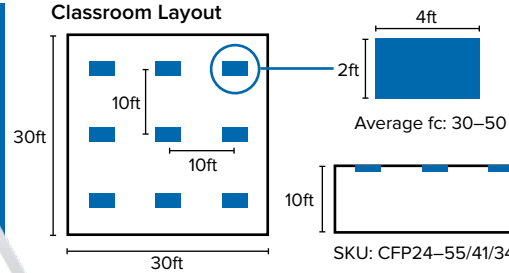

Fixture	Length	Width	Height	Weight
2'x2'	23.8in.	23.8in.	4.0in.	15lbs.
2'x4'	47.8in.	23.8in.	4.0in.	20lbs.

Part #	Catalog #	UPC	Lumens	CCT	LPW	Watts	Stock Locations				Pallet Qty	Equivalency	DLC Listing
							CA	GA	IL	NJ			
2'x2'													
93077477	CCL22-3335	78531127503	3223	3500K	112	29	40	2 Lamp T8	PKA8TBHS
93077478	CCL22-3340	78531127510	3345	4000K	116	29	40	2 Lamp T8	PBRBS4UZ
2'x4'													
93077479	CCL24-5035	78531127527	5001	3500K	114	44	20	3 Lamp T8	PMRJBMVH
93077480	CCL24-5040	78531127534	5191	4000K	118	44	20	3 Lamp T8	PQVJUNK8
Accessories													
FK22	FK22	78531000752	-	-			-	-	-
FK24	FK24	78531038991	-	-			-	-	-

Fixture	Length	Width	Height	Weight
1'x4' Recessed	47.7in.	11.8in.	1.6in.	7.7lbs.
2'x2' Recessed	23.7in.	23.7in.	1.6in.	8.2lbs.
2'x4' Recessed	47.7in.	23.7in.	1.6in.	15.1lbs.

* Weights will differ for HE SKU luminaires,