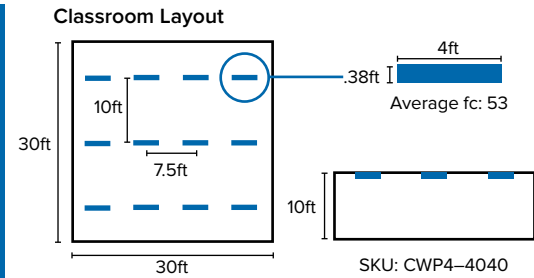

Length	Width	Height	Weight
48.0 in.	9.0 in.	4.5 in.	10.8 lbs.

Part #	Catalog #	UPC	Lumens	CCT	LPW	Watts	Stock Locations				Pallet Qty	Equivalency	DLC Listing
							CA	GA	IL	NJ			
93075545	CWP4-4035	78531127480	4584	3500K	124	37	.	.	.	.	33	2 Lamp T8	PK3QCUC2
93075546	CWP4-4040	78531127497	4584	4000K	124	37	.	.	.	.	33	2 Lamp T8	PBX1ZHW2

CRW

ROUND WRAP

The CRW is a versatile round wrap with decorative end caps.

- Switchable Lumen and CCT technology
- Frosted acrylic lens
- Up to 153 lumens per watt
- 0-10V Dimming