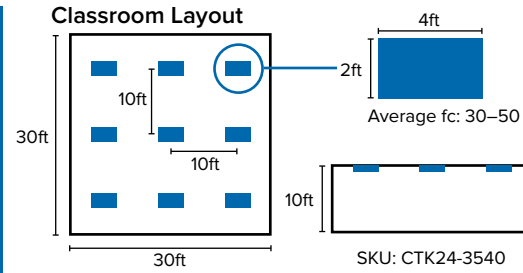

Fixture	Length	Width	Height	Weight
1'x4'	47.7in.	11.8in.	1.72in.	4.6lbs
2'x2'	23.7in.	23.7in.	1.7in.	4.4lbs.
2'x4'	47.7in.	23.7in.	1.72in.	8.8lbs.

Part #	Catalog #	UPC	Lumens	CCT	LPW	Watts	Stock Locations				Pallet Qty	Equivalency	DLC Listing
							CA	GA	IL	NJ			
1'x4'													
93123033	CBT14-LS35	840141400013	4400, 3300, 2750	3500K	107, 114, 120	42, 31, 25	28	1 or 2 Lamp T8	PLSHP7YN9BKK
93123034	CBT14-LS40	840141400020	4400, 3300, 2750	4000K	108, 117, 122	41, 30, 24	28	1 or 2 Lamp T8	PLKLSJTZBRZ9
2'x2'													
93123035	CBT22-LS35	840141400037	4400, 3300, 2750	3500K	111, 119, 122	40, 30, 24	56	2 U-Lamp or 3 Lamp T8	PLQPR9EXDJEK
93123036	CBT22-LS40	840141400044	4400, 3300, 2750	4000K	113, 121, 126	40, 30, 24	56	2 U-Lamp or 3 Lamp T8	PLOQK9FLMTCC
2'x4'													
93133183	CBT24-LSCS	840141401881	5500, 4400, 3300	3500/ 4000/ 5000K	129, 136, 135	48, 38, 28	28	2 or 3 Lamp T8	-
Accessories													
FK14	FK14	78531000745	-	-	-	-	-	-	-
FK22	FK22	78531000752	-	-	-	-	-	-	-
FK24	FK24	78531038991	-	-	-	-	-	-	-
93123039	CBTSMK14	840141400075	-	-	-	-	-	-	-
93123040	CBTSMK22	840141400082	-	-	-	-	-	-	-
93123041	CBTMK24	840141400099	-	-	-	-	-	-	-

- High efficiency frosted polycarbonate lens
- Fits most standard housings
- 0-10V Dimming to 10%

Fixture	Length	Width	Height	Weight
2'x2'	22.5 in.	22.5 in.	3.07 in.	3.9 lbs.
2'x4'	48 in.	22.5 in.	3.07 in.	6.4 lbs.