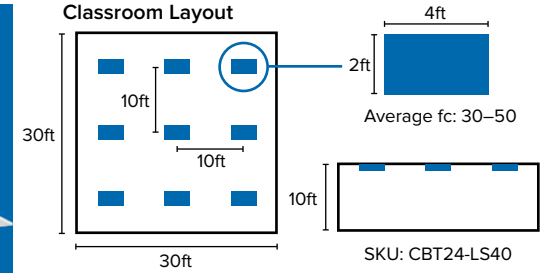

Fixture	Length	Width	Height	Weight
1'x4'	47.7in.	11.8in.	1.72in.	4.6lbs
2'x2'	23.7in.	23.7in.	1.7in.	4.4lbs.
2'x4'	47.7in.	23.7in.	1.72in.	8.8lbs.

Part #	Catalog #	UPC	Lumens	CCT	LPW	Watts	Stock Locations				Pallet Qty	Equivalency	DLC Listing
							CA	GA	IL	NJ			
1'x4'													
93123033	CBT14-LS35	840141400013	4400, 3300, 2750	3500K	107, 114, 120	42, 31, 25	.	.	.	.	28	1 or 2 Lamp T8	PLSHP7YN9BKK
93123034	CBT14-LS40	840141400020	4400, 3300, 2750	4000K	108, 117, 122	41, 30, 24	.	.	.	.	28	1 or 2 Lamp T8	PLKLSJTZBRZ9
2'x2'													
93123035	CBT22-LS35	840141400037	4400, 3300, 2750	3500K	111, 119, 122	40, 30, 24	.	.	.	.	56	2 U-Lamp or 3 Lamp T8	PLQPR9EXDJEK
93123036	CBT22-LS40	840141400044	4400, 3300, 2750	4000K	113, 121, 126	40, 30, 24	.	.	.	.	56	2 U-Lamp or 3 Lamp T8	PLOQK9FLMTCC
2'x4'													
93133183	CBT24-LSCS	840141401881	5500, 4400, 3300	3500/ 4000/ 5000K	129, 136, 135	48, 38, 28	.	.	.	.	28	2 or 3 Lamp T8	-
Accessories													
FK14	FK14	78531000745	-	-	-	-	.	.	.	.	-	-	-
FK22	FK22	78531000752	-	-	-	-	.	.	.	.	-	-	-
FK24	FK24	78531038991	-	-	-	-	.	.	.	.	-	-	-
93123039	CBTSMK14	840141400075	-	-	-	-	.	.	.	.	-	-	-
93123040	CBTSMK22	840141400082	-	-	-	-	.	.	.	.	-	-	-
93123041	CBTMK24	840141400099	-	-	-	-	.	.	.	.	-	-	-