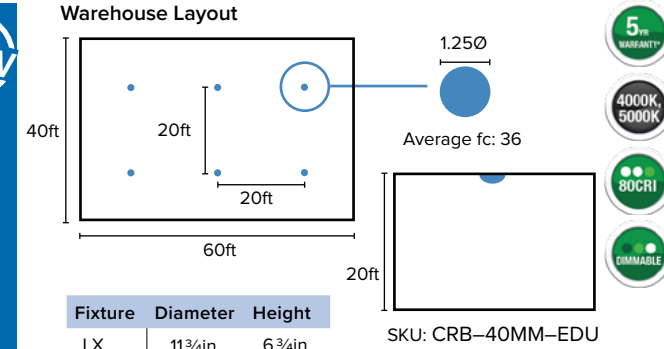

- 5 yr WARRANTY
- 4000K, 5000K
- 80CRI
- DIMMABLE

Part #	Catalog #	UPC	Lumens	CCT	LPW	Watts	Weight	Stock Locations				Pallet Qty	Equivalency	DLC Listing
								CA	GA	IL	NJ			
93130916	CRB-40LX-EDU	840141401461	14107	4000K	139	100	6.6lbs.	6.6	•		60	250W MH	PLHP30JW8L5Q	
93130917	CRB-40MM-EDU	840141401478	21349	4000K	140	150	6.7lbs.	6.7	•		60	400W MH	PLA8SQ7ISZNI	
93130918	CRB-40MV-EDU	840141401485	28739	4000K	143	200	9.5lbs.	9.5	•		30	750W MH	PLD9DM1993AW	
93130919	CRB-40MX-EDU	840141401492	34603	4000K	143	240	9.9lbs.	9.9	•		30	750W MH	PL364AKTVQ2B	
93130920	CRB-50LX-EDU	840141401508	14107	5000K	139	100	6.6lbs.	6.6	•		60	250W MH	PLBL6OYBSP4C	
93130921	CRB-50MM-EDU	840141401515	21349	5000K	140	150	6.7lbs.	6.7	•		60	400W MH	PLIMNBGRXCMZ	
93130922	CRB-50MV-EDU	840141401522	28739	5000K	143	200	9.5lbs.	9.5	•		30	750W MH	PLE3JEJHZOII	
93130923	CRB-50MX-EDU	840141401539	34603	5000K	143	240	9.9lbs.	9.9	•		30	750W MH	PLDZLCKFOU1R