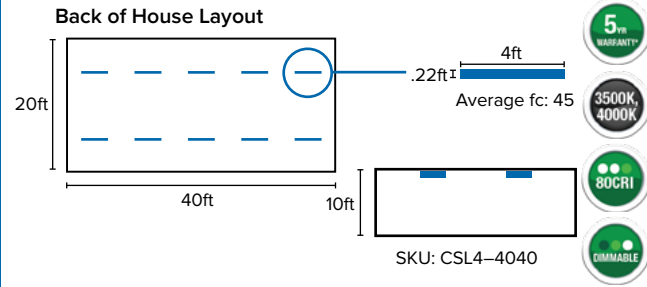

CSL

LENSED STRIPLIGHT

The CSL is an attractive narrow striplight with LED technology and a wide range of applications.

- Frosted acrylic lens
- Surface or suspended mount
- Fully assembled for quick installation
- Universal voltage, 120-277V
- 0-10V Dimming

- 5 yr WARRANTY
- 3500K, 4000K
- 80CRI
- DIMMABLE

Fixture	Length	Width	Height	Weight
4'	48.0in.	2.25in.	2.69in.	4.9lbs.
8'	95.9in.	2.25in.	2.69in.	10.8lbs.

Part #	Catalog #	UPC	Lumens	CCT	LPW	Watts	Stock Locations				Pallet Qty	Equivalency	DLC Listing
							CA	GA	IL	NJ			
4'													
93075541	CSL4-4035	78531127442	4231	3500K	105	40	•	•	•	•	120	2 Lamp T8	PTH54URX
93075542	CSL4-4040	78531127459	4517	4000K	112	40	•	•	•	•	120	2 Lamp T8	PFA16VH6
8'													
93075543	CSL8-8035	78531127466	8460	3500K	105	80	•	•	•	•	120	4 Lamp T8	P67H7F6G
93075544	CSL8-8040	78531127473	9036	4000K	112	80	•	•	•	•	120	4 Lamp T8	PGUEY5Z6