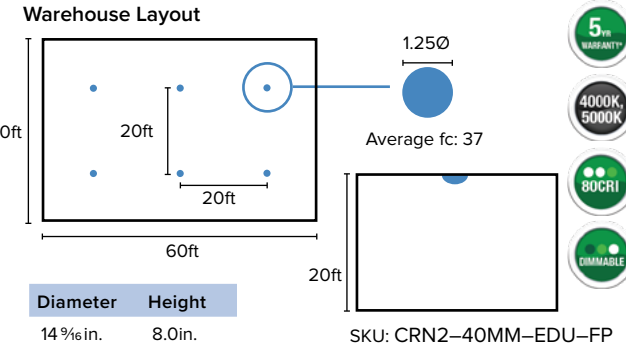

CRN2

WET LOCATION HIGH BAY

An efficient wet location high bay offers lumen packages from 14,000 to 38,000 for proper illumination on a variety of high bay applications.

- Frosted polycarbonate lens standard
- Clear acrylic, spun aluminum, and diffuse acrylic reflector options
- Up to 144 lumens per watt
- Wet Location, IP66, & IK10 Impact Rated
- 6' power cord standard
- Universal Voltage, 120–277V

- 5 yr WARRANTY
- 4000K, 5000K
- 80CRI
- DIMMABLE

Part #	Catalog #	UPC	Lumens	CCT	LPW	Watts	Weight	Stock Locations				Pallet Qty	Equivalency	DLC Listing
								CA	GA	IL	NJ			
93130226	CRN2-40LX-EDU-FP	840141400372	14444	4000K	144	100	9.4lbs.	•	•		20	250W MH	PLD4D9C4TT12	
93130227	CRN2-50LX-EDU-FP	840141400389	14444	5000K	144	100	9.4lbs.	•	•		20	250W MH	PLMXW9SIH9GO	
93130228	CRN2-40MM-EDU-FP	840141400396	21702	4000K	144	150	9.9lbs.	•	•		20	400W MH	PL0SB3M6IM8M	
93130229	CRN2-50MM-EDU-FP	840141400402	21702	5000K	144	150	9.9lbs.	•	•		20	400W MH	PLQFEIJXTEXO	
93130230	CRN2-40MV-EDU-FP	840141400419	27856	4000K	139	200	10.2lbs.	•	•		20	750W MH	PLVGLQK2PPY7	
93130231	CRN2-50MV-EDU-FP	840141400426	27856	5000K	139	200	10.2lbs.	•	•		20	750W MH	PL20WICFYC2B	
93130232	CRN2-40MX-EDU-FP	840141400433	34202	4000K	139	245	11lbs.	•	•		20	750W MH	PLD3J1K70V78	
93130233	CRN2-50MX-EDU-FP	840141400440	34202	5000K	139	245	11lbs.	•	•		20	750W MH	PL21IBZS1WPP	
93130234	CRN2-40HM-EDU-FP	840141400457	37927	4000K	140	270	11.5lbs.	•	•		20	1000W MH	PLBPSWQ730FZ	
93130235	CRN2-50HM-EDU-FP	840141400464	37927	5000K	140	270	11.5lbs.	•	•		20	1000W MH	PLDWQWFO8QQV	
Accessories														
93097503	CRNAL18	785988043002	–	–	–	–	1.7lbs.	•	•		–	–	–	
93097504	CRNWA18	785988043019	–	–	–	–	3.3lbs.	•	•		–	–	–	
93097502	CRNWW18	785988042999	–	–	–	–	3.3lbs.	•	•		–	–	–	

CRB

WET LOCATION HIGH BAY

CRB is a compact wet location round highbay suitable for a variety of bay lighting applications including mezzanines and garden centers.

- Durable die-cast aluminum housing and polycarbonate lens
- Lumen packages from 14,000–34,000
- Up to 143 lumens per watt
- Wet Location, IP66, & IK07 Impact Rated
- 4000K and 5000K options and 80 CRI
- -30°C to 50°C ambient operating temperature range