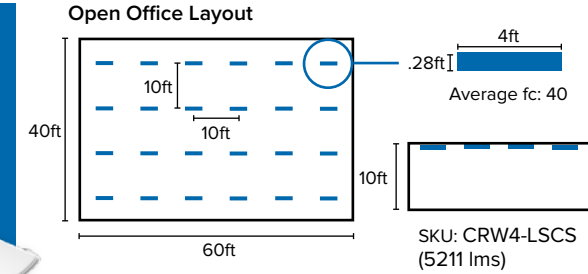

Length	Width	Height	Weight
46.0in.	9.7in.	3.4in.	6.83lbs.

Part #	Catalog #	UPC	Lumens	CCT	LPW	Watts	Stock Locations				Pallet Qty	Equivalency	DLC Listing
							CA	GA	IL	NJ			
93123054	CRW4-LSCS	840141400228	5200, 4556, 3864	3500K	133, 136, 149	40	.	.	.	.	30	1 or 2 Lamp T8 or 1 Lamp T5HO	-*
			5240, 4590, 3892	4000K	141, 149, 160	27							
			5280, 4624, 3920	5000K	137, 145, 156	33							

* Consult Factory

CUC

COMMERCIAL LED UNDERCABINET

Sleek LED undercabinet luminaire with a variety of applications.

- Switchable CCT technology
- Durable polycarbonate lens
- Triac Dimming
- Direct wire or plug-and-play
- 120V