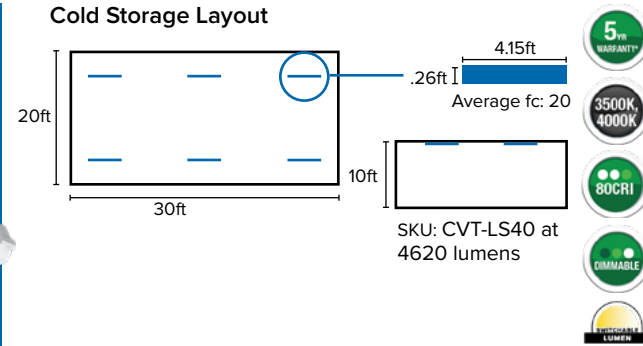

CVT VAPORTITE

A narrow body linear vaportite that offers Switchable Lumen outputs and multiple mounting options for easy installation in both retrofits and new construction.

- IP65/66 rated
- Up to 161 lumens per watt
- -40°C to 40°C
- Switchable Lumen technology
- Universal voltage, 120-277V
- 0-10V Dimming to 10%

- 5 yr WARRANTY
- 3500K / 4000K
- 80CRI
- DIMMABLE
- 161 LUMEN

Length	Width	Height	Weight
49.8in.	3.4in.	3.4in.	4.4lbs.

Part #	Catalog #	UPC	Lumens	CCT	LPW	Watts	Stock Locations				Pallet Qty	Equivalency	DLC Listing
							CA	GA	IL	NJ			
93123404	CVT4-LS40	840141400242	7000, 5800, 4500	4000K	155, 158, 160	48, 38, 29	•	•		24	3, 2, 2 T8 Lamp	PZF65FVJ	
93123405	CVT4-LS50	840141400259	7000, 5800, 4500	5000K	152, 154, 158	48, 38, 29	•	•		24	3, 2, 2 T8 Lamp	POZKQ7HN