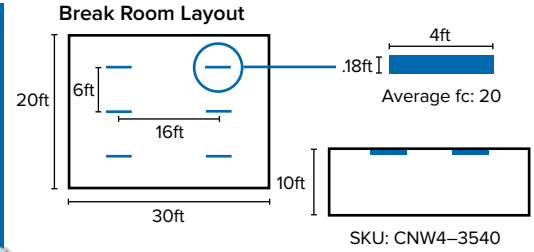

CNW

NARROW WRAP

An attractive narrow wrap with decorative end caps and a polished look, suitable for many applications.

- Frosted acrylic lens
- Fully assembled for quick installation
- Efficient 4' LED narrow utility wrap
- 116 lumens per watt

Length	Width	Height	Weight
47.6in.	5.3in.	2.1in.	4.08lbs.

Part #	Catalog #	UPC	Lumens	CCT	LPW	Watts	Stock Locations				Pallet Qty	Equivalency	DLC Listing
							CA	GA	IL	NJ			
93123055	CNW4-3540	840141400235	3501	4000K	116	30	.	.	.	.	64	1 Lamp T8	-*

* Consult Factory

CWP

WRAP LUMINAIRE

Efficient general lighting solution with wide housing ideal for retrofit applications.

- Sturdy frosted acrylic lens
- Universal voltage, 120-277V
- 0-10V Dimming