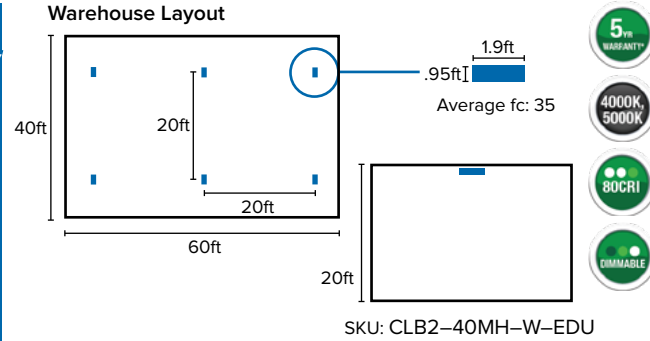

- 5 yr WARRANTY
- 4000K, 5000K
- 80CRI
- DIMMABLE

Fixture	Length	Width	Height	Weight
LX, MM	22 1/16 in.	10 in.	2 5/16 in.	5.8 lbs.
MH	22 1/16 in.	10 in.	2 5/16 in.	6.2 lbs.
MV	22 1/16 in.	14 1/16 in.	2 5/16 in.	9.6 lbs.
MX	43 1/8 in.	10 in.	2 5/16 in.	10.5 lbs.
HM	43 1/8 in.	10 in.	2 5/16 in.	12.4 lbs.
HH	43 1/8 in.	14 1/16 in.	2 5/16 in.	18.83 lbs.