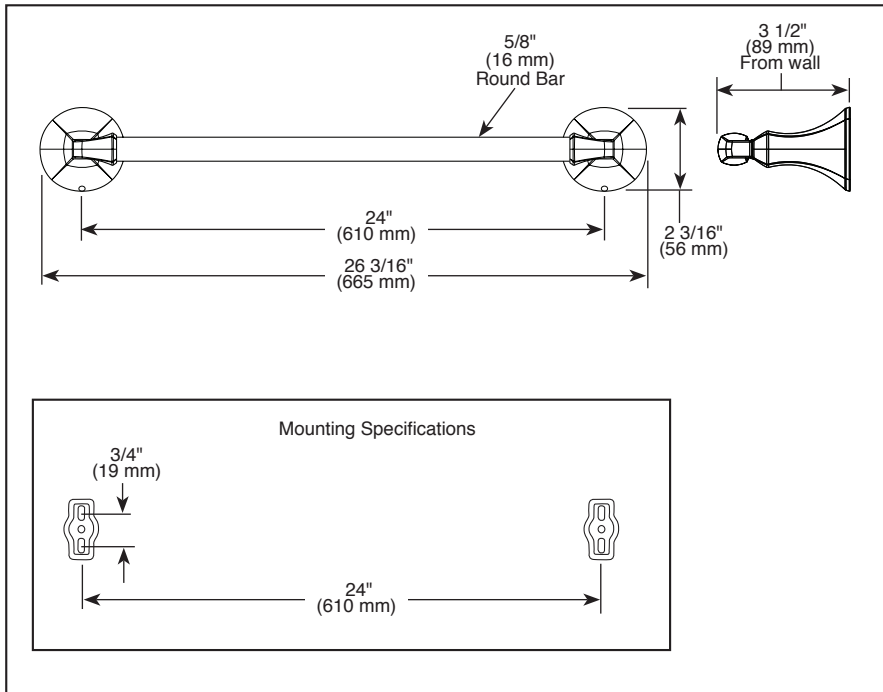

Submitted Model No.: _____
 Specific Features: _____

▲ Designate Proper Finish Suffix

ACCESSORIES

- Ashlyn™ Bath Collection
- 24" Towel Bar

STANDARD SPECIFICATIONS:

- Wood blocking is preferable behind all wall surfaces. If wood blocking is not available, the following fasteners are suggested: Tile/Masonry-Plastic or lead Anchors Plaster/drywall-Toggle bolts.
- Mounting hardware and mounting template included with product.