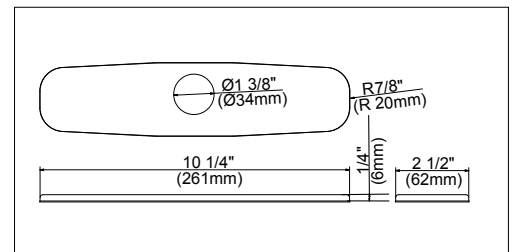

8" Deck Plate DA665051 Sold Separately