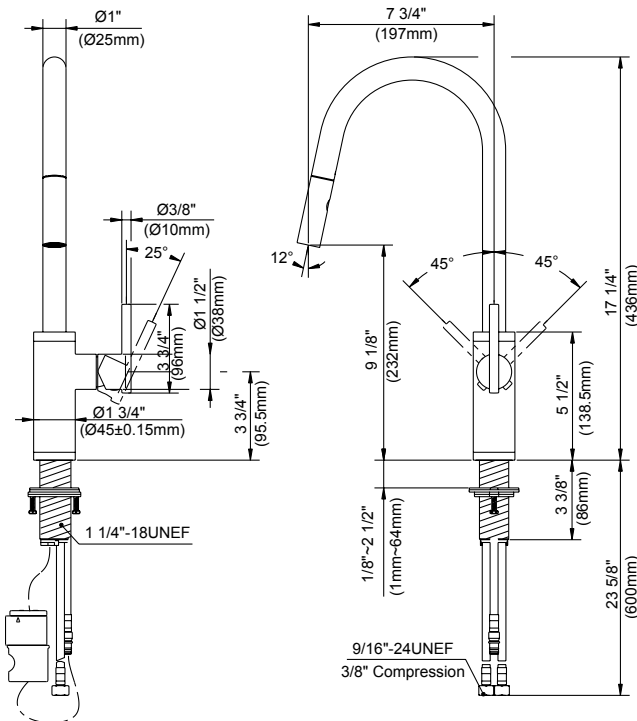

SPECIFICATIONS

PARMA™ SINGLE HANDLE PULL-DOWN KITCHEN FAUCET

Model

D454058

Description

- Ceramic disc cartridge
- 17 1/4" high swivel spout, 7 7/8" spout length
- 2 function spray/aerated stream
- SnapBack™ retraction system with Grip Lock™ weight
- 8" deck plate DA665051 sold separately for single hole mounting
- 1.75gpm (6.6L/min) maximum flow rate @60 psi

Flow Rate

Standards

NSF/ANSI 372 • NSF/ANSI 372

MEETS ASME A112.18.1M/A112.18.1

• ASME A112.18.1M/A112.18.1

• ADA Accessibility Guidelines for Buildings and Facilities - 309.4 Operation and Operable Parts

Finishes Available

- Chrome
- Other: Refer to Price List for additional finish

Warranty

Danze products are covered by a manufacturer's limited "lifetime" warranty for manufacturing defects.

8" Deck Plate DA665051 Sold Separately