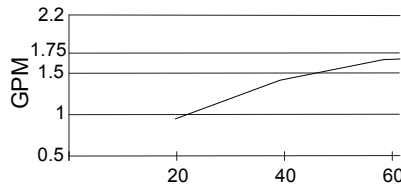

SPECIFICATIONS

PARMA™ SINGLE HANDLE PULL-DOWN KITCHEN FAUCET

Model

D454058

Description

- Ceramic disc cartridge
- 17 1/4" high swivel spout, 7 7/8" spout length
- 2 function spray/aerated stream
- SnapBack™ retraction system with Grip Lock™ weight
- 8" deck plate DA665051 sold separately for single hole mounting
- 1.75gpm (6.6L/min) maximum flow rate @60 psi

Flow Rate

Standards

NSF/ANSI 372 • NSF/ANSI 372

MEETS ASME A112.18.1M/A112.18.1

• ASME A112.18.1M/A112.18.1

• ADA Accessibility Guidelines for Buildings and Facilities - 309.4 Operation and Operable Parts

Finishes Available