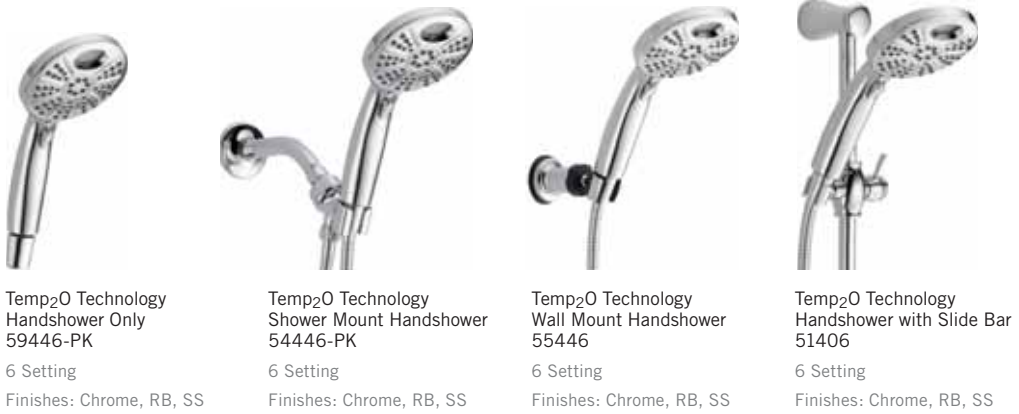

Temp2O Handshower

Temp2O Technology Handshower Only 59446-PK

6 Setting
Finishes: Chrome, RB, SS

Temp2O Technology Shower Mount Handshower 54446-PK

6 Setting
Finishes: Chrome, RB, SS

Temp2O Technology Wall Mount Handshower 55446

6 Setting
Finishes: Chrome, RB, SS

Temp2O Technology Handshower with Slide Bar 51406

6 Setting
Finishes: Chrome, RB, SS

- Chrome
- Champagne Bronze-CZ
- Polished Nickel-PN
- Venetian Bronze-RB
- Brilliance® Stainless-SS