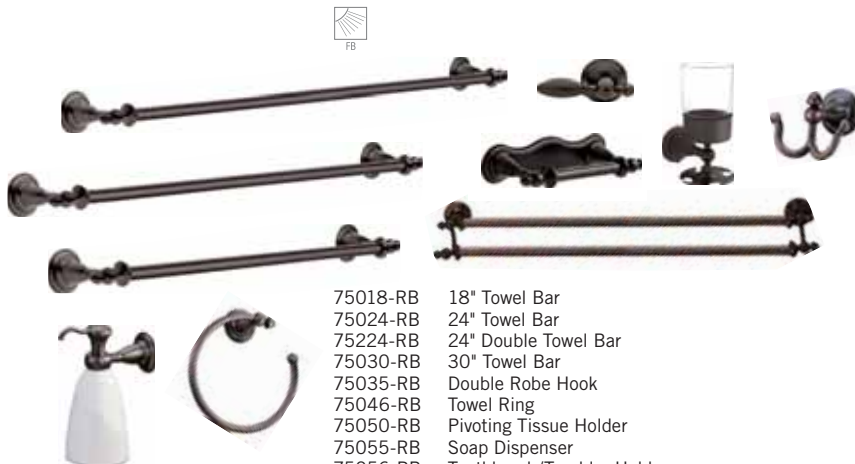

Finishes: Chrome, CZ, PB, RB, SS

3-Hole Roman Tub
T2755-RBLHP H616RB
R2707 (not shown)

Finishes: Chrome, CZ, PB, RB, SS

4-Hole Roman Tub
T4755-RBLHP H616RB
R4707 (not shown)

Finishes: Chrome, CZ, RB, SS

- 75018-RB 18" Towel Bar
- 75024-RB 24" Towel Bar
- 75224-RB 24" Double Towel Bar
- 75030-RB 30" Towel Bar
- 75035-RB Double Robe Hook
- 75046-RB Towel Ring
- 75050-RB Pivoting Tissue Holder
- 75055-RB Soap Dispenser
- 75056-RB Toothbrush/Tumbler Holder
- 75060-RB Universal Tank Lever