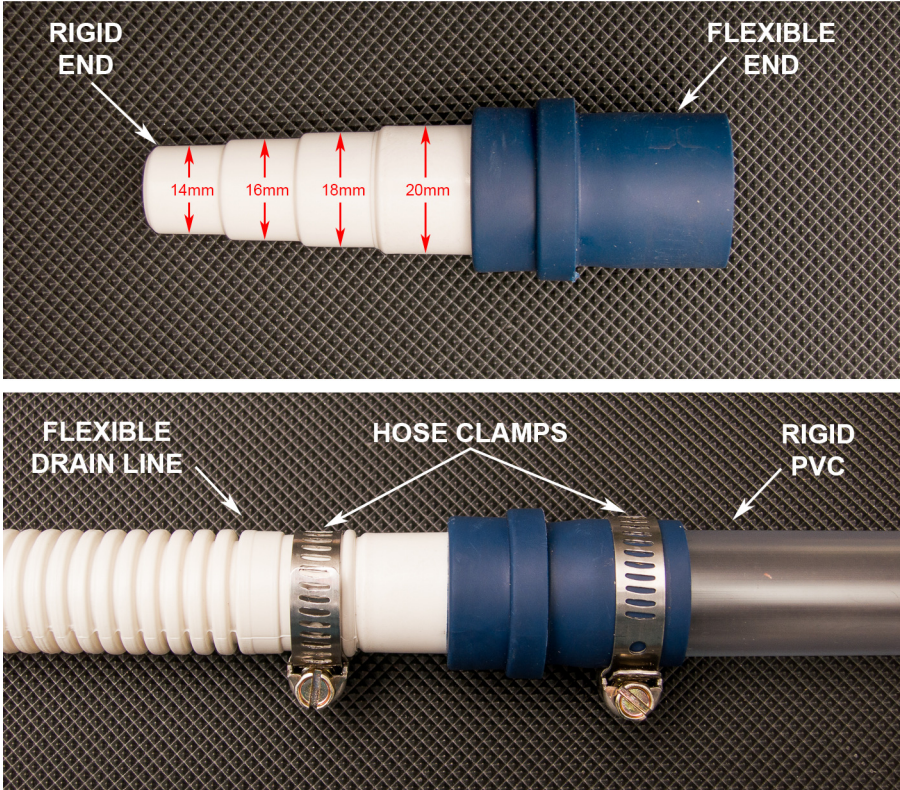

DRAIN LINE FITTING APPLICATION GUIDE

Drain Line Fitting	Flexible End Color	Flexible End Dimension (mm)	Rigid (stepped) End Dimensions (mm)
230-DLF16	Yellow	16	14-16-18-20
230-DLF18	Red	18	14-16-18-20
230-DLF20	Blue	20	14-16-18-20
230-DLF25	Green	25	14-16-18-20
230-DLF32	Gray	32	14-16-18-20

Rigid PVC Pipe Size	Applicable Fitting
3/8"	230-DLF18
1/2"	230-DLF20
3/4"	230-DLF25
1"	230-DLF32

(When connecting to rigid pipe, hose clamps should be used)