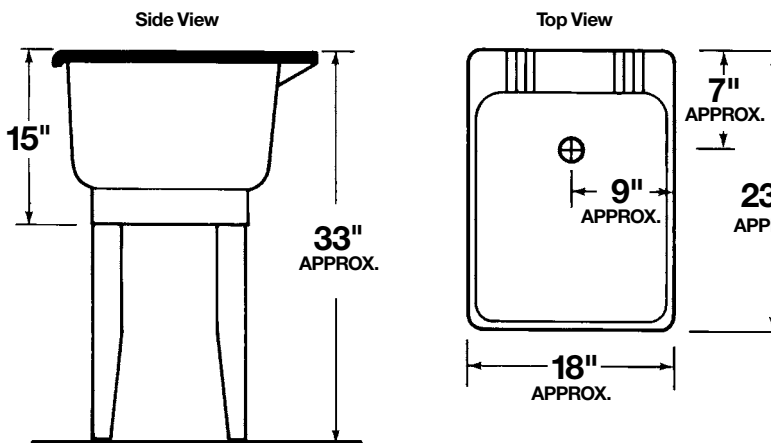

MUSTEE

Preferred by the "Pros"

12 UTILATUB® Floor Mount Laundry/Utility Tubs — Economy — Extra Narrow

SEE PAGE 2 FOR A LIST OF ACCESSORIES!

Design features:

- One piece molded construction, using Mustee's Co-Polypure™ resin
- Extra narrow – just 18" wide – fits where other tubs can't
- 15 Gallon capacity, extra deep 13" tub with smooth surface
- Leakproof, integrally molded-in drain with stopper
- Connects to standard 1½" P or S trap
- Accommodates dual-handle faucet with 4" center
- Includes finished steel legs with adjustable levelers
- Mold and mildew-resistant components
- Easy to assemble and install
- Color-fast white finish

Specifications

Colors & Models:	Model	Mounting	H x W x D	UPC
White	12	Floor	33" x 18" x 23-1/2"	6 71031 00007 1

General: Furnish and install as shown on plans, UTILATUB® Laundry/Utility Tub model 12, as manufactured by E.L. Mustee & Sons, Inc. Tub shall be one-piece molded construction using Co-Polypure™ resin with matched metal molds under extreme heat and pressure. Tub to be 18" wide and include integrally molded drain assembly for connection to standard 1-1/2" P or S-trap, stopper and finished steel legs with built-in levelers. 15 gallon capacity tub, 13" deep. Shall meet ANSI Z 124-2011. Color: White. Weight: 15 lbs.

► **Faucet**

Model No.

93.600

UPC

6 71031 00232 7

Chrome finish, 4" center set brass faucet. 7" swing spout with aerator, level handles, replaceable seats and stems. Aerator or hose end.

► **Faucet Block**

Model No.

20.600

UPC

6 71031 00031 6

Used when water supply lines are above the tub. Mounts to tub shelf when using a clamp-on faucet.

► **HandiFlo™ Fitting**

Model No.

94.700

UPC