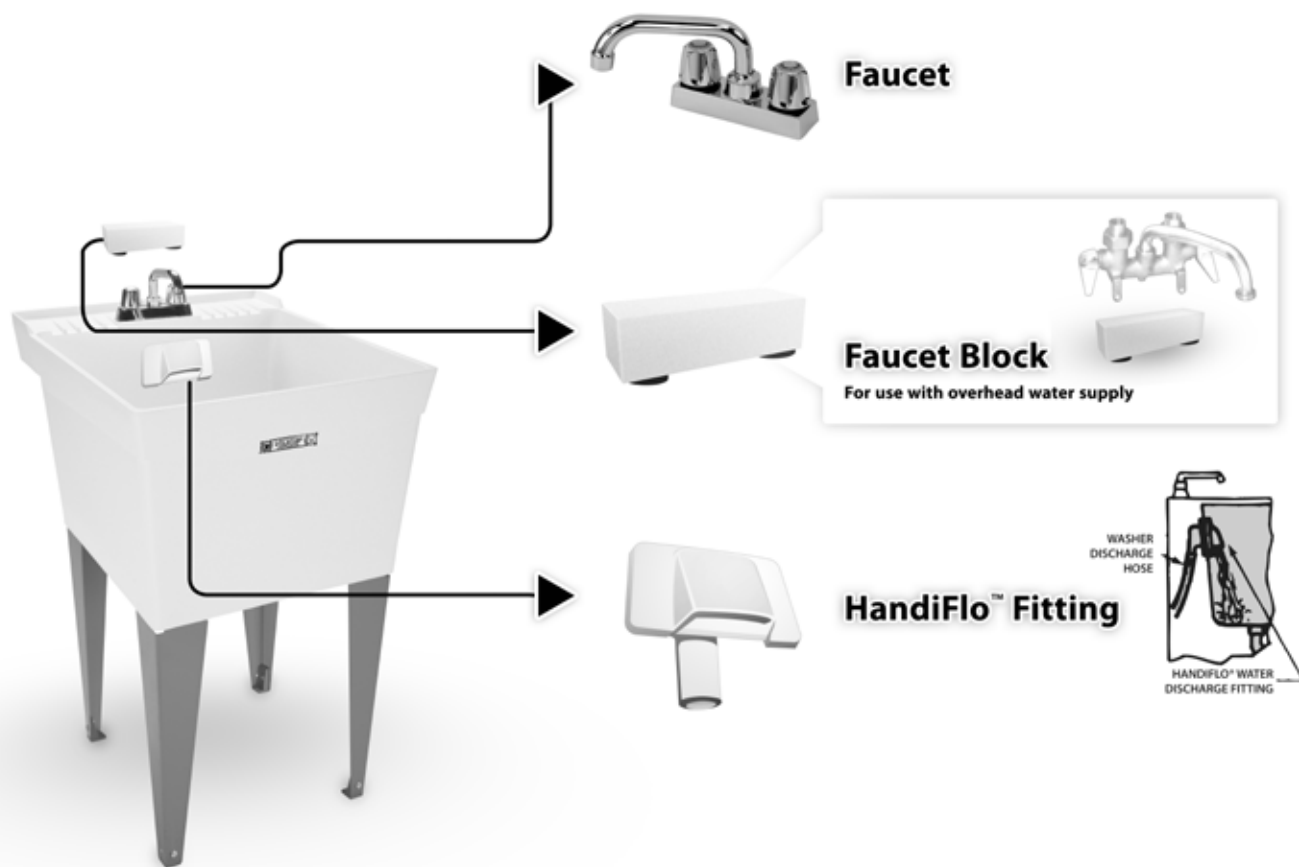

► **Faucet**

Model No.

93.600

UPC

6 71031 00232 7

Chrome finish, 4" center set brass faucet. 7" swing spout with aerator, level handles, replaceable seats and stems. Aerator or hose end.

► **Faucet Block**

Model No.

20.600

UPC

6 71031 00031 6

Used when water supply lines are above the tub. Mounts to tub shelf when using a clamp-on faucet.

► **HandiFlo™ Fitting**

Model No.

94.700

UPC

6 71031 00287 7

Dispenses water from washing machine discharge hose into laundry tub. Eliminates draping washer machine hose over back/side wall of laundry tub and conceals discharge hose. Mounts to back or side wall of laundry tub, includes mounting hardware.