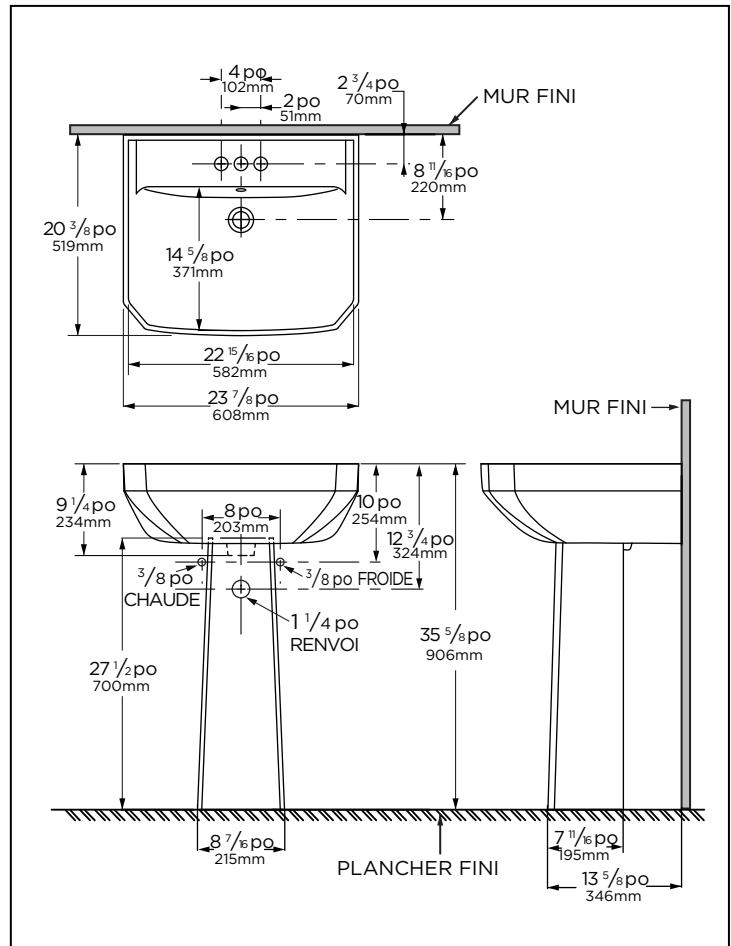

G0023565 Shown

Technical Information:

Combination	G0023562	G0023565	G0023569
Configuration	Single Hole	4" Centers	8" Centers
Height	35 5/8"		
Width	23 7/8"		
Depth	20 3/8"		
Inside Basin	22 15/16" x 14 5/8"		
Shipping Weight Sink	56.47 lbs		
Shipping Weight Pedestal	33.85 lbs		

IMPORTANT: Dimensions of fixtures are nominal and may vary within the range of tolerances established by ASME standard A112.19.2/CSA B45.1

PLUMBERS NOTE: Provide suitable reinforcement for all wall supports.

G0023565 montrée

Informations techniques :

Ensemble	G0023562	G0023565	G0023569
Configuration	Un trou	Entraxe de 4 po (10,2 cm)	Entraxe de 8 po (20,3 cm)
Hauteur	35 5/8 po (906mm)		
Largeur	23 7/8 po (608mm)		
Profondeur	20 3/8 po (519mm)		
Intérieur de lavabo	22 15/16 x 14 5/8 po (582 x 371mm)		
Poids à l'expédition de lavabo	56,47 lb (25,61 kg)		
Poids à l'expédition de colonne	33,85 lb (15,35 kg)		