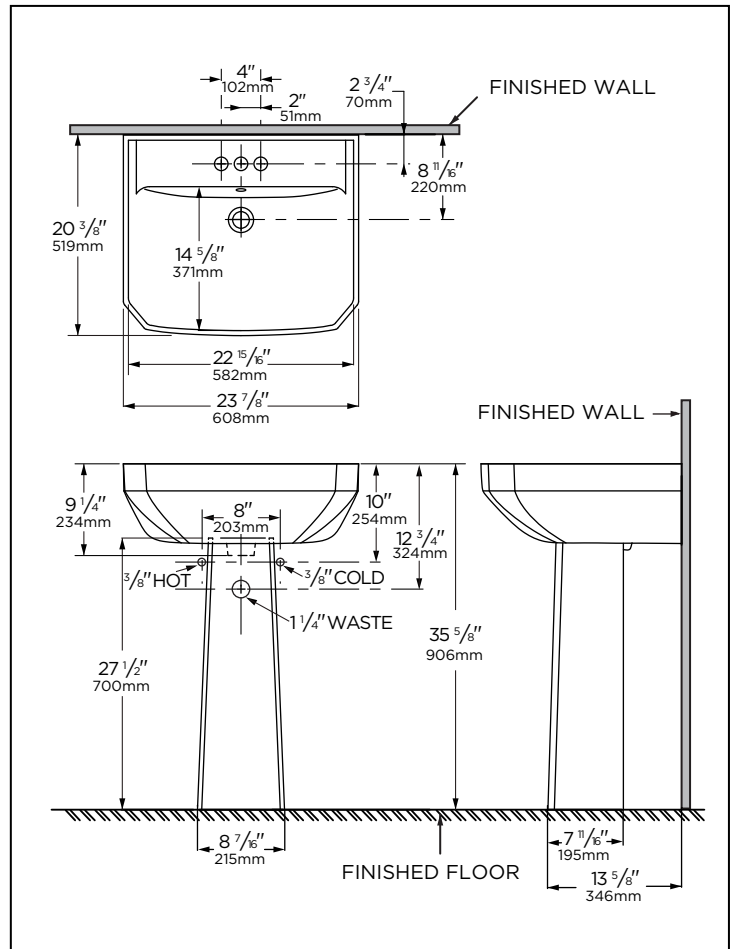

Warranty:

- Limited Lifetime on Vitreous China, refer to the website for more details.

NOTES: All dimensions are in inches and millimeters. Illustrations may not be drawn to scale.

IMPORTANT: Dimensions of fixtures are nominal and may vary within the range of tolerances established by ASME standard A112.19.2/CSA B45.1

PLUMBERS NOTE: Provide suitable reinforcement for all wall supports.