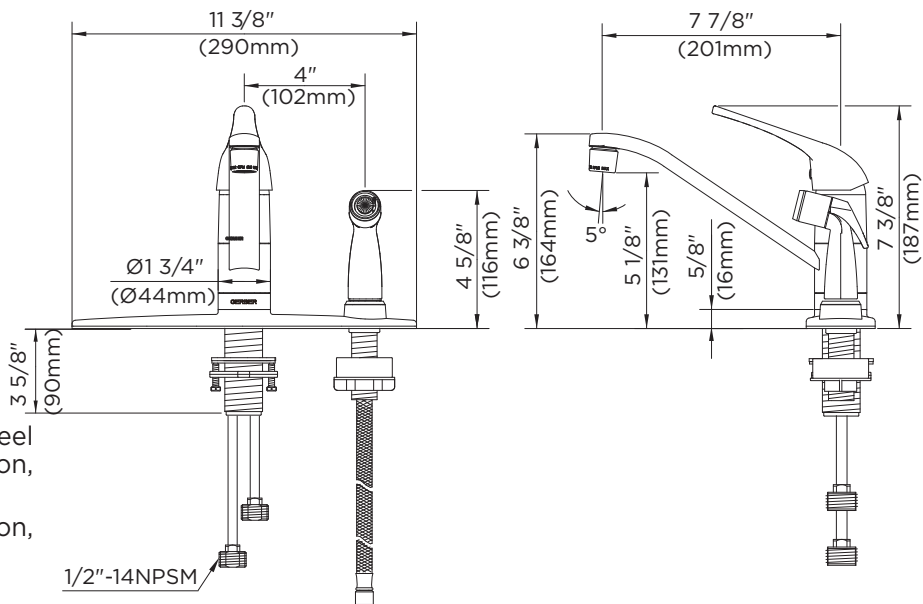

Catalog Numbers:

- **40-210** Less Spray, Chrome
- **40-210-SS** Less Spray, Stainless Steel
- **40-211** With Spray in Escutcheon, Chrome
- **40-211-SS** With Spray in Escutcheon, Stainless Steel
- **40-212** With Spray, Chrome
- **40-212-SS** With Spray, Stainless Steel