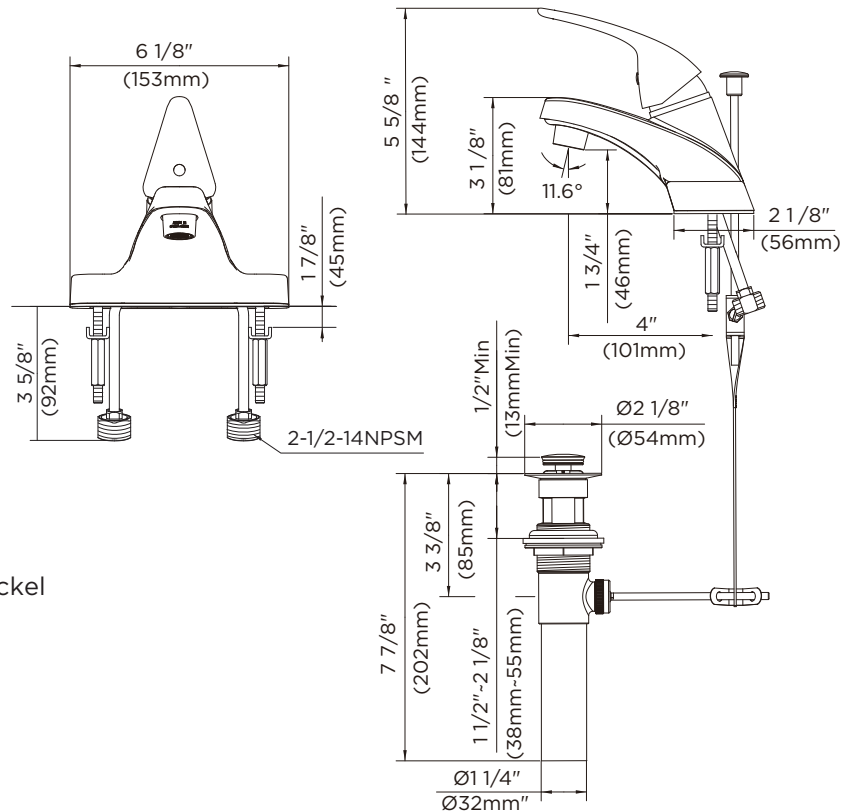

GERBER

40-115- W Series Maxwell® SE

Single Handle Lavatory Faucet

Features:

- 3 hole installation
- Washerless cartridges G0097497
- Metal Pop-Up Drain
- 4" center to center installation range
- Chrome or brushed nickel finish
- 1.2 gpm (4.5 L/min) maximum aerator GA50096355N @ 60 psi
- Lead free waterway per NSF/ANSI 372
- Fully ADA compliant
- Limited lifetime warranty
- Meets CEC requirements

Standards & Certifications:

- ASME A112.18.1M
- NSF/ANSI 372
- IAPMO/cUPC
- ICC/ANSI A117.1
- EPA/Watersense Pending
- MASS Code

Catalog Numbers:

- 40-115 -W** Metal Pop-up, Chrome
- 40-115-W -BN** Metal Pop-up, Brushed Nickel

Prefixes Available:

None

Suffixes Available:

W: Washerless
BN: Brushed Nickel

Job Name	
Date	
Model Specified	
Quantity	
Customer	
Contractor	
Architect/engineer	

Gerber Toll Free Technical Support: 888-648-6466
www.gerberonline.com