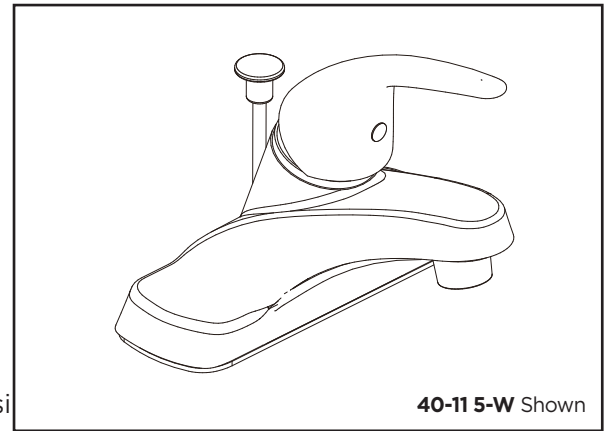

GERBER

40-115- W Series Maxwell® SE

Single Handle Lavatory Faucet

Features:

- 3 hole installation
- Washerless cartridges G0097497
- Metal Pop-Up Drain
- 4" center to center installation range
- Chrome or brushed nickel finish
- 1.2 gpm (4.5 L/min) maximum aerator GA50096355N @ 60 psi
- Lead free waterway per NSF/ANSI 372
- Fully ADA compliant
- Limited lifetime warranty
- Meets CEC requirements

Standards & Certifications:

- ASME A112.18.1M
- NSF/ANSI 372
- IAPMO/cUPC
- ICC/ANSI A117.1
- EPA/Watersense Pending
- MASS Code

Catalog Numbers:

- **40-115 -W** Metal Pop-up, Chrome
- **40-115-W -BN** Metal Pop-up, Brushed Nickel

Prefixes Available:

None

Suffixes Available:

W: Washerless
BN: Brushed Nickel

Job Name	
Date	
Model Specified	
Quantity	
Customer	
Contractor	
Architect/engineer	

Gerber Toll Free Technical Support: 888-648-6466
www.gerberonline.com