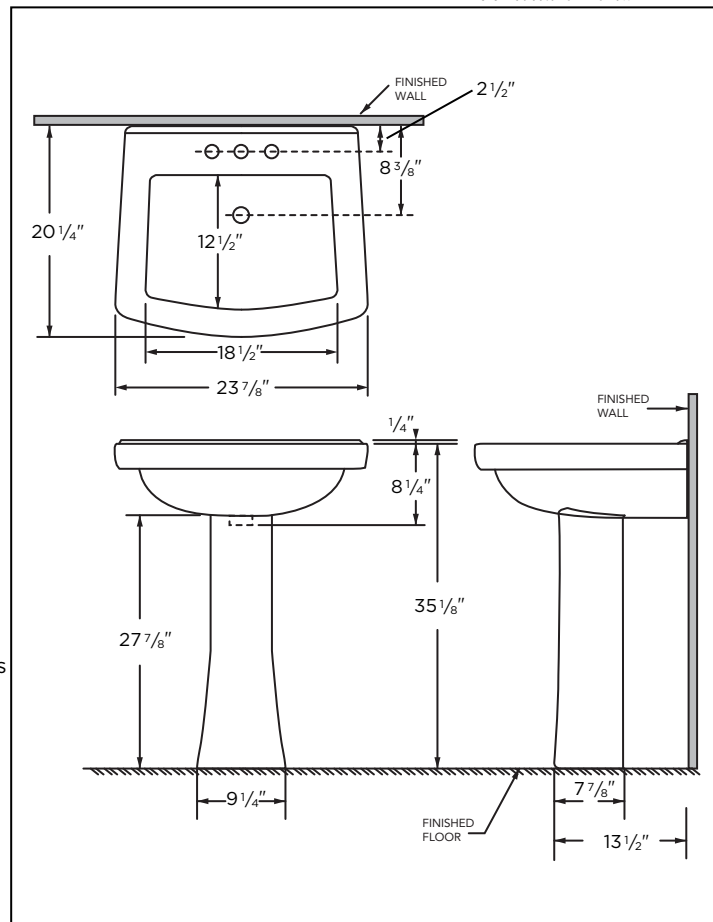

Features:

□ 22-512/22-515/22-519

- Vitreous china
- Combination lavatory and pedestal
- 24" x 20" Pedestal Lavatory
- Outer Dimensions: 23 7/8" x 20 1/4" x 35 1/8"
- Inner Dimensions: 18 1/2" x 12 1/2"
- Single Hole (22-512)
- 4" Centers (22-515)
- 8" Centers (22-519)
- Concealed front overflow
- Faucet and drain sold separately

22-515 Pedestal Sink Shown

Technical Information:

Included Components:

□ Combination	22-512	22-515	22-519
□ Lavatory	12-512	12-515	12-519
□ Pedestal	29-848	29-848	29-848

Fixtures:

Models	22-512	22-515	22-519
Configuration	1 hole	4" centers	8" centers
Height	35 1/8"	35 1/8"	35 1/8"
Width	23 7/8"	23 7/8"	23 7/8"
Depth	20 1/4"	20 1/4"	20 1/4"
Shipping Weight	74lbs	74lbs	74lbs

Accessories:

- None

Colors/Finishes:

- White
- Other: Refer to Price Book for additional colors/finishes

Warranty:

- Limited lifetime warranty

NOTES: All dimensions are in inches. Illustrations may not be drawn to scale.
* Dimensions shown for locations of supply lines and "P" trap are suggested.

IMPORTANT:
Dimensions of fixtures are nominal and may vary within the range of tolerances established by ASME standard A 112.19.2
PLUMBERS NOTE: Provide suitable reinforcement for all wall supports