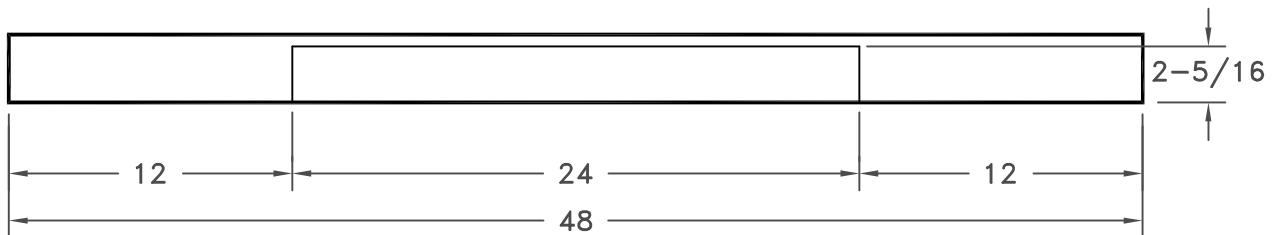

BOTTOM VIEW OF NO. 464

JOB NAME: _____	SUBMITTED BY: _____	DATE: 08/14/2013	SD-2020
LOCATION: _____		462,464 Steel Baseboard Supply Diffuser	
ARCHITECT: _____			
ENGINEER: _____			
CONTRACTOR: _____