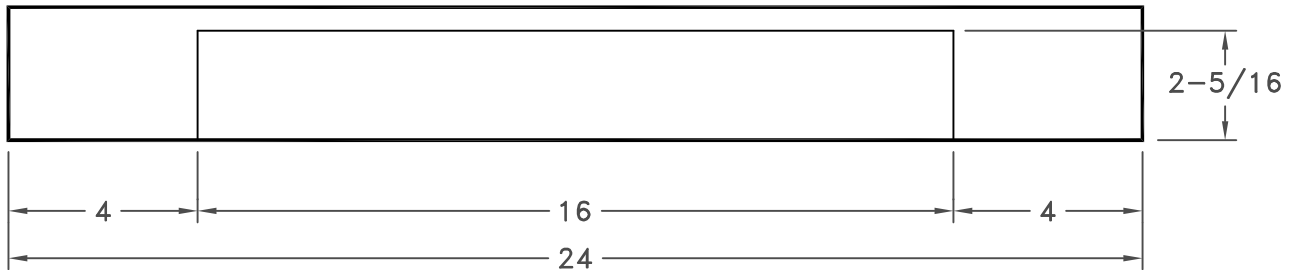

BOTTOM VIEW OF NO. 462