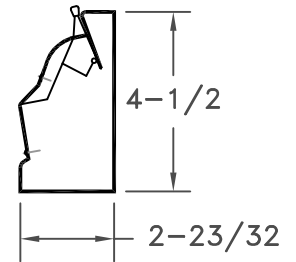

- ALL STEEL CONSTRUCTION
- AVAILABLE IN 2 FT. AND 4 FT. LENGTHS
- MATCHING 472 / 474 RETURN GRILLES AVAILABLE
- FACE CAN BE EASILY REMOVED
- EQUAL AIR DISTRIBUTION ACROSS THE ENTIRE DIFFUSER
- NO. 464 COMES WITH TWO VALVES
- FINISH: WHITE (W) OR GOLDEN SAND (GS) ENAMEL

NO. 462 SHOWN

BOTTOM VIEW OF NO. 462

BOTTOM VIEW OF NO. 464

JOB NAME: _____	SUBMITTED BY: _____	DATE: 08/14/2013	SD-2020
LOCATION: _____		462,464 Steel Baseboard Supply Diffuser	
ARCHITECT: _____			
ENGINEER: _____			
CONTRACTOR: _____			