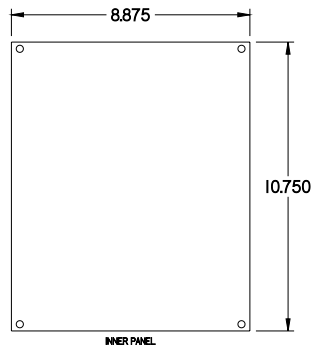

PART No. 1414N4PHSSK6

for more information visit
www.hammfg.com

Data subject to change without notice

ISOMETRIC VIEW

BACK VIEW

LEFT SIDE VIEW

FRONT VIEW

RIGHT SIDE VIEW

INNER PANEL

BOTTOM VIEW