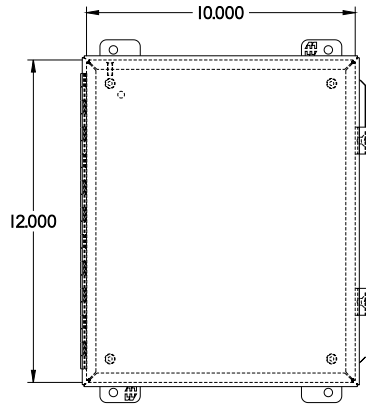

PART No. 1414N4PHSSK6

for more information visit
www.hammfg.com

Data subject to change without notice

ISOMETRIC VIEW

BACK VIEW

LEFT SIDE VIEW

FRONT VIEW

RIGHT SIDE VIEW

INNER PANEL

BOTTOM VIEW