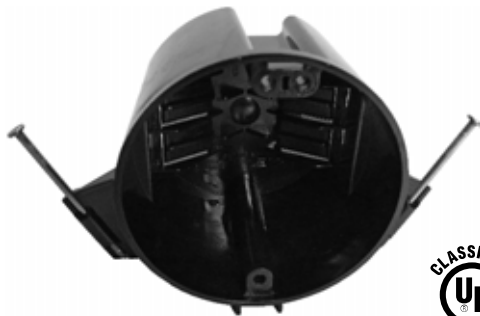

# EZ Box® Residential Ceiling Boxes

## EZ Box® Nonmetallic Ceiling Boxes

- Enhanced angled nails for quick mounting between studs.
- Six clamps
- 2 hour fire rated
- Maximum fixture weight = 50 pounds
- Not for installation of ceiling fan

### 18 Cubic Inch

Part Number	Carton Quantity	"A"	"B"	"C"	"D"	"E"	"F"	"G"
EZ18CN	75	2.590	2.680	3.500	3.330	.388	2.750	.380

Dimensions are nominal