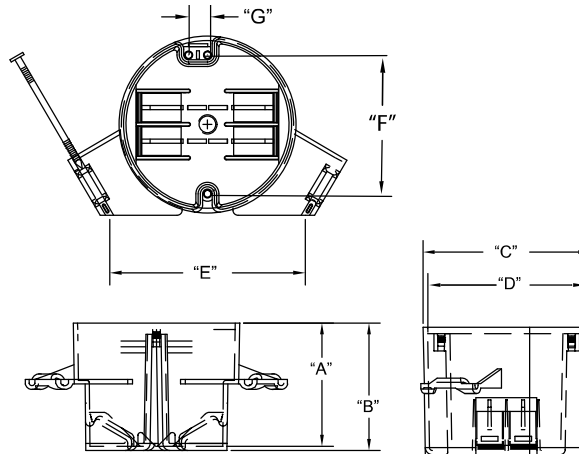

## EZ Box® Nonmetallic Ceiling Boxes

- Enhanced angled nails for quick mounting between studs.
- Six clamps
- 2 hour fire rated
- Maximum fixture weight = 50 pounds
- Not for installation of ceiling fan

### 18 Cubic Inch

Part Number	Carton Quantity	"A"	"B"	"C"	"D"	"E"	"F"	"G"
EZ18CN	75	2.590	2.680	3.500	3.330	.388	2.750	.380

Dimensions are nominal

### 20 Cubic Inch

Part Number	Carton Quantity	"A"	"B"	"C"	"D"	"E"	"F"	"G"
EZ20CN	75	2.230	2.300	3.500	2.830	3.830	3.500	2.750

Dimensions are nominal