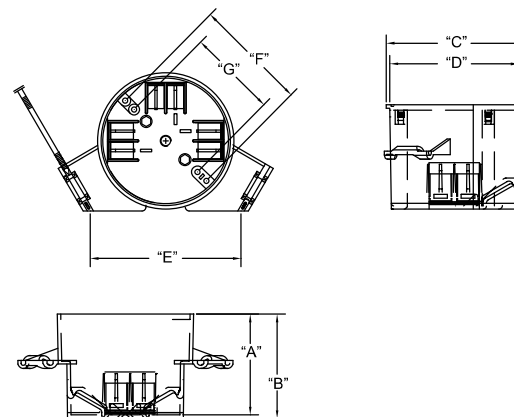

## EZ Box® Nonmetallic Ceiling Boxes

- Enhanced angled nails for quick mounting between studs.
- Six clamps
- 2 hour fire rated
- Maximum fixture weight = 50 pounds
- Not for installation of ceiling fan

### 18 Cubic Inch

Part Number	Carton Quantity	"A"	"B"	"C"	"D"	"E"	"F"	"G"
EZ18CN	75	2.590	2.680	3.500	3.330	.388	2.750	.380

Dimensions are nominal

### 20 Cubic Inch

Part Number	Carton Quantity	"A"	"B"	"C"	"D"	"E"	"F"	"G"
EZ20CN	75	2.230	2.300	3.500	2.830	3.830	3.500	2.750

Dimensions are nominal