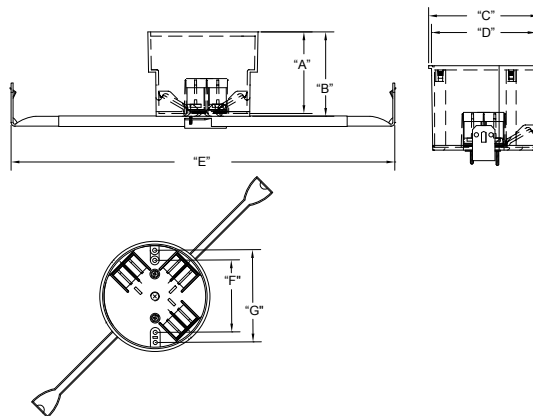

EZ Box® Residential Ceiling Boxes

EZ Box® Nonmetallic Ceiling Boxes with Bar Hanger

- Enhanced angled nails for quick mounting between studs.
- Six clamps
- 2 hour fire rated
- Maximum fixture weight = 50 pounds
- Not for installation of ceiling fan

20 Cubic Inch

Part Number	Carton Quantity	"A"	"B"	"C"	"D"	"E"	"F"	"G"
EZ20CH	75	2.230	2.300	3.500	2.260	14 to 23	2.750	3.500

Dimensions are nominal

EZ Box® Nonmetallic Ceiling Boxes with Bar Hanger and Ground Lug

- Enhanced angled nails for quick mounting between studs.
- Six clamps
- 2 hour fire rated
- Maximum fixture weight = 50 pounds
- Not for installation of ceiling fan

20 Cubic Inch

Part Number	Carton Quantity	"A"	"B"	"C"	"D"	"E"	"F"	"G"
EZ20CHG	75	2.230	2.300	3.500	2.260	2.750	3.500	.440

Dimensions are nominal