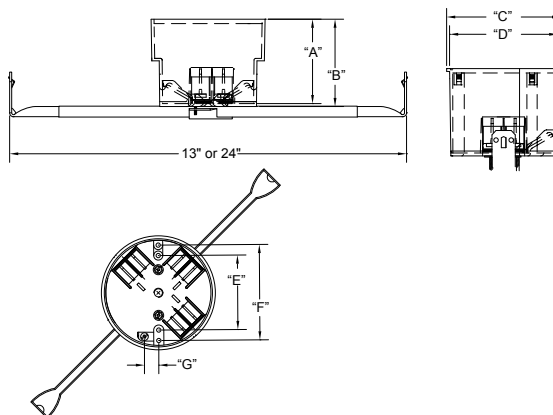

EZ Box® Residential Ceiling Boxes

EZ Box® Nonmetallic Ceiling Boxes with Bar Hanger

- Enhanced angled nails for quick mounting between studs.
- Six clamps
- 2 hour fire rated
- Maximum fixture weight = 50 pounds
- Not for installation of ceiling fan

20 Cubic Inch

Part Number	Carton Quantity	"A"	"B"	"C"	"D"	"E"	"F"	"G"
EZ20CH	75	2.230	2.300	3.500	2.260	14 to 23	2.750	3.500

Dimensions are nominal

EZ Box® Nonmetallic Ceiling Boxes with Bar Hanger and Ground Lug

- Enhanced angled nails for quick mounting between studs.
- Six clamps
- 2 hour fire rated
- Maximum fixture weight = 50 pounds
- Not for installation of ceiling fan

20 Cubic Inch

Part Number	Carton Quantity	"A"	"B"	"C"	"D"	"E"	"F"	"G"
EZ20CHG	75	2.230	2.300	3.500	2.260	2.750	3.500	.440

Dimensions are nominal