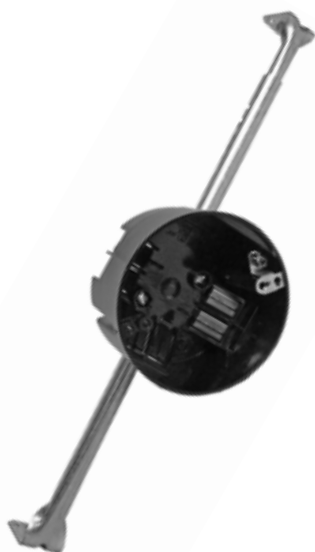

EZ Box® Residential Ceiling Boxes

EZ Box® Nonmetallic Ceiling Boxes with Bar Hanger

- Enhanced angled nails for quick mounting between studs.
- Six clamps
- 2 hour fire rated
- Maximum fixture weight = 50 pounds
- Not for installation of ceiling fan

20 Cubic Inch

Part Number	Carton Quantity	"A"	"B"	"C"	"D"	"E"	"F"	"G"
EZ20CH	75	2.230	2.300	3.500	2.260	14 to 23	2.750	3.500

Dimensions are nominal

EZ Box® Nonmetallic Ceiling Boxes with Bar Hanger and Ground Lug

- Enhanced angled nails for quick mounting between studs.
- Six clamps
- 2 hour fire rated
- Maximum fixture weight = 50 pounds
- Not for installation of ceiling fan

20 Cubic Inch

Part Number	Carton Quantity	"A"	"B"	"C"	"D"	"E"	"F"	"G"
EZ20CHG	75	2.230	2.300	3.500	2.260	2.750	3.500	.440