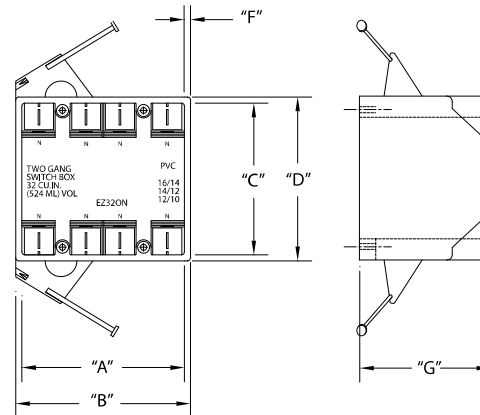

EZ Box® Residential Switch/Outlet Boxes

EZ BOX® Two Gang Nail On Residential Box

Eight knockouts

Enhanced angled nails for quick mounting between studs.

32 Cubic Inch

Part Number	Carton Quantity	"A"	"B"	"C"	"D"	"E"	"F"	"G"
EZ32DN	50	3.813	3.938	3.500	3.688	.094	3.063	3.063

Dimensions are nominal

EZ BOX® Two Gang Residential Box with Screw Nail

Eight knockouts

Enhanced angled nails for quick mounting between studs.

Designed for use on aluminum, light to medium grade steel or wood studs.

32 Cubic Inch

Part Number	Carton Quantity	"A"	"B"	"C"	"D"	"E"	"F"	"G"
EZ32DNZ	50	3.813	3.938	3.500	3.688	.094	3.063	3.063

Dimensions are nominal