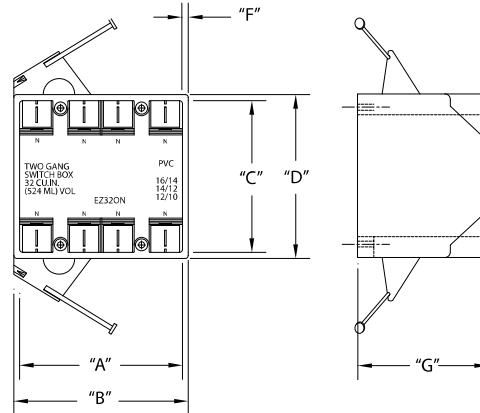

EZ Box® Residential Switch/Outlet Boxes

EZ BOX® Two Gang Nail On Residential Box

Eight knockouts

Enhanced angled nails for quick mounting between studs.

32 Cubic Inch

Part Number	Carton Quantity	"A"	"B"	"C"	"D"	"E"	"F"	"G"
EZ32DN	50	3.813	3.938	3.500	3.688	.094	3.063	3.063

Dimensions are nominal

EZ BOX® Two Gang Residential Box with Screw Nail

Eight knockouts

Enhanced angled nails for quick mounting between studs.

Designed for use on aluminum, light to medium grade steel or wood studs.

32 Cubic Inch

Part Number	Carton Quantity	"A"	"B"	"C"	"D"	"E"	"F"	"G"
EZ32DNZ	50	3.813	3.938	3.500	3.688	.094	3.063	3.063

Dimensions are nominal