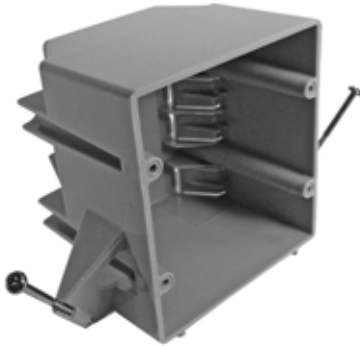

EZ Box® Residential Switch/Outlet Boxes

EZ BOX® Two Gang Nail On Residential Box

Eight knockouts

Enhanced angled nails for quick mounting between studs.

32 Cubic Inch

Part Number	Carton Quantity	"A"	"B"	"C"	"D"	"E"	"F"	"G"
EZ32DN	50	3.813	3.938	3.500	3.688	.094	3.063	3.063

Dimensions are nominal

EZ BOX® Two Gang Residential Box with Screw Nail

Eight knockouts

Enhanced angled nails for quick mounting between studs.

Designed for use on aluminum, light to medium grade steel or wood studs.