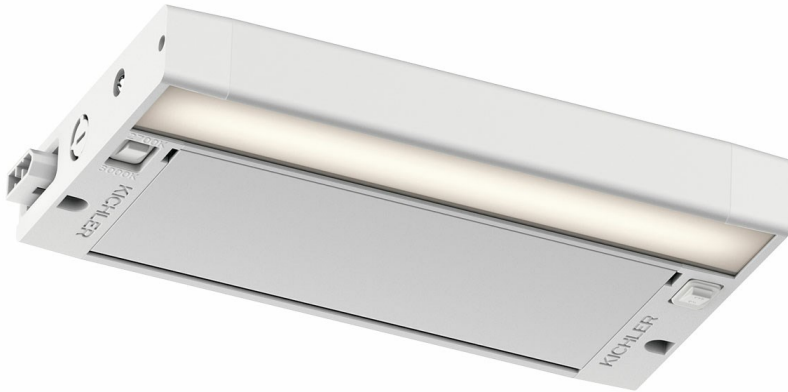

**6U Series LED Collection**  
**6U LED 2700K/3000K Cabinet Light - 8" WHT**  
 6UCSK08WHT (Textured White)

Project Name: \_\_\_\_\_  
 Location: \_\_\_\_\_  
 Type: \_\_\_\_\_  
 Qty: \_\_\_\_\_  
 Comments: \_\_\_\_\_

### Ordering Information

Product ID	6UCSK08WHT
Finish	Textured White
Available Finishes	BZT, NIT, WHT
Collection	6U Series LED Collection

### Dimensions

Weight	0.90 LBS
--------	----------

### Electrical

Dimmable	Yes
Input Voltage	Single(120)
Switch Type	On-Off, Rocker