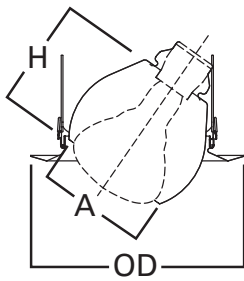

### DESCRIPTION

Eyeball with 35° tilt max. trim with self-flange in the 6" trim family for use in recessed downlighting. Compatible for use in Halo and other housings.

Catalog #		Type
Project		
Comments		Date
Prepared by		

### SPECIFICATION FEATURES

- 35° Tilt max., 360° rotation
- Adjustable eyeball trim for BR30 and PAR30 lamps
- Torsion spring retention
- Socket supporting eyeball
- Self-flanged trim ring sized to hide gaps caused by construction tolerances

### 6130

**6-Inch Eyeball**  
 35° Tilt (Max.),  
 Self-flange