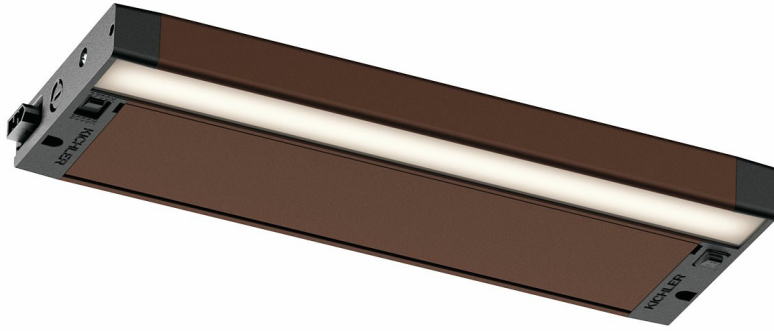

6U Series LED Collection
6U LED 2700K/3000K Cabinet Light - 12" BZT
6UCSK12BZT (Bronze Textured)

Project Name: _____
Location: _____
Type: _____
Qty: _____
Comments: _____

Dimensions

Height	1.00"
Length	12.00"
Width	4.25"

Ordering Information

Product ID	6UCSK12BZT
Finish	Bronze Textured
Available Finishes	BZT, NIT, WHT
Collection	6U Series LED Collection

Dimensions

Weight	1.20 LBS
--------	----------

Photometrics

Kelvin Temperature	2700/3000 K
Color Rendering Index	93
Volt AMPERE	7.5

Specifications

Material	Aluminum
----------	----------

Electrical

Dimmable	Yes
Input Voltage	Single(120)
Switch Type	On-Off, Rocker

Qualifications

Safety Rated	Dry
Title 24	Yes
Expected Life Span	40000 Hours
Warranty	www.kichler.com/warranty

Installation

Wire Connectors	Wire Nuts
Direct Wire	Yes
Knockouts	0.5 in
Number of Knockouts	5
Modular	Yes

Primary Lamping

Light Source	LED
Lamp Included	Integrated
Delivered Lumens	400/400
Delivered Efficacy	53
Dimming	Yes