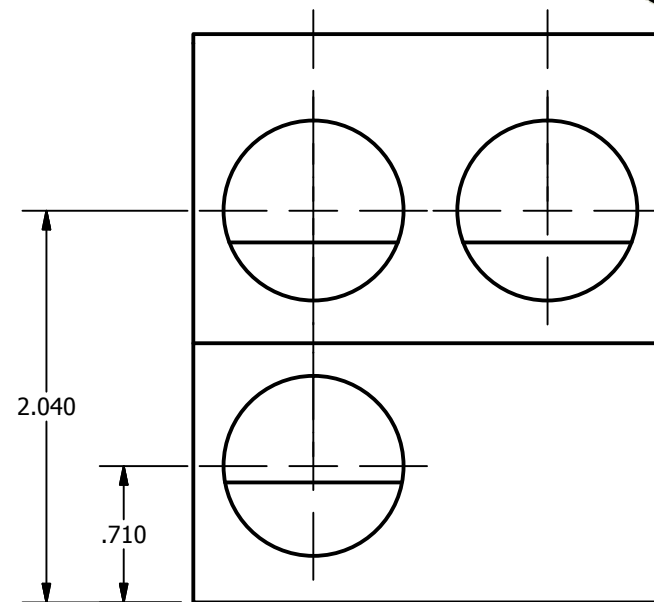

SCREW: E0945	MATERIAL: ALUMINUM	REV: L	 <i>connections</i> <i>matter</i> 800-776-9775 www.ilSCO.com
CAT. NO.: PB3-600	PLATING: EL-TIN	DRAWN BY: CLH SCALE: 1:1	
INFORMATION SHEET:	MARKING: ILSCO, D3708, PB3-600, 600MCM-2, AL9CU,  	DATE: 4/16/2008 SIZE: B	
			DWG NO: D3708-22
			SHEET: 1 OF 1

SCALE 1 : 1