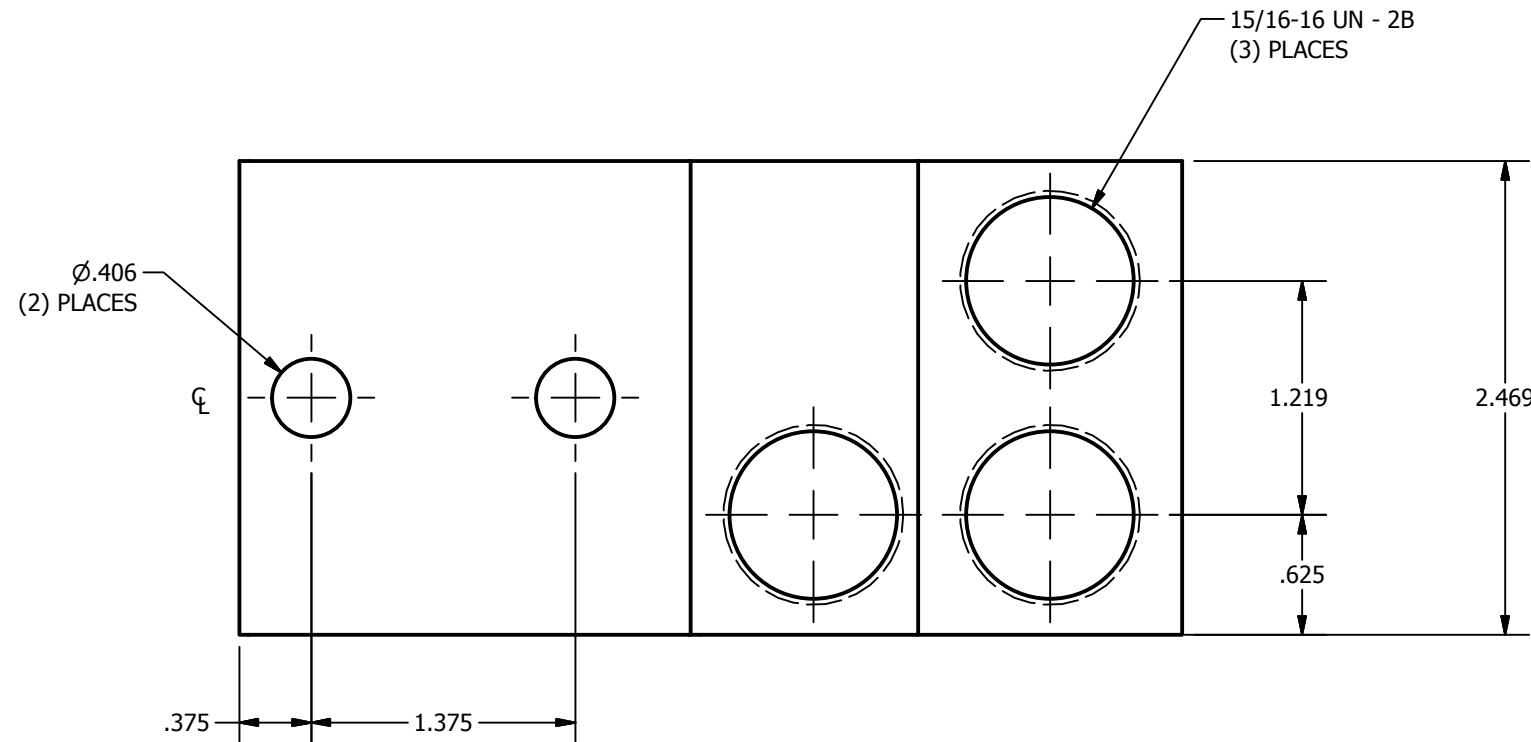

SCREW: E0945	MATERIAL: ALUMINUM	REV: L	 <i>connections</i> <i>matter</i> 800-776-9775 www.ilSCO.com
CAT. NO.: PB3-600	PLATING: EL-TIN	DRAWN BY: CLH SCALE: 1:1	
INFORMATION SHEET:	MARKING: ILSCO, D3708, PB3-600, 600MCM-2, AL9CU,  	DATE: 4/16/2008 SIZE: B	
			DWG NO: D3708-22
			SHEET: 1 OF 1

SCALE 1 : 1