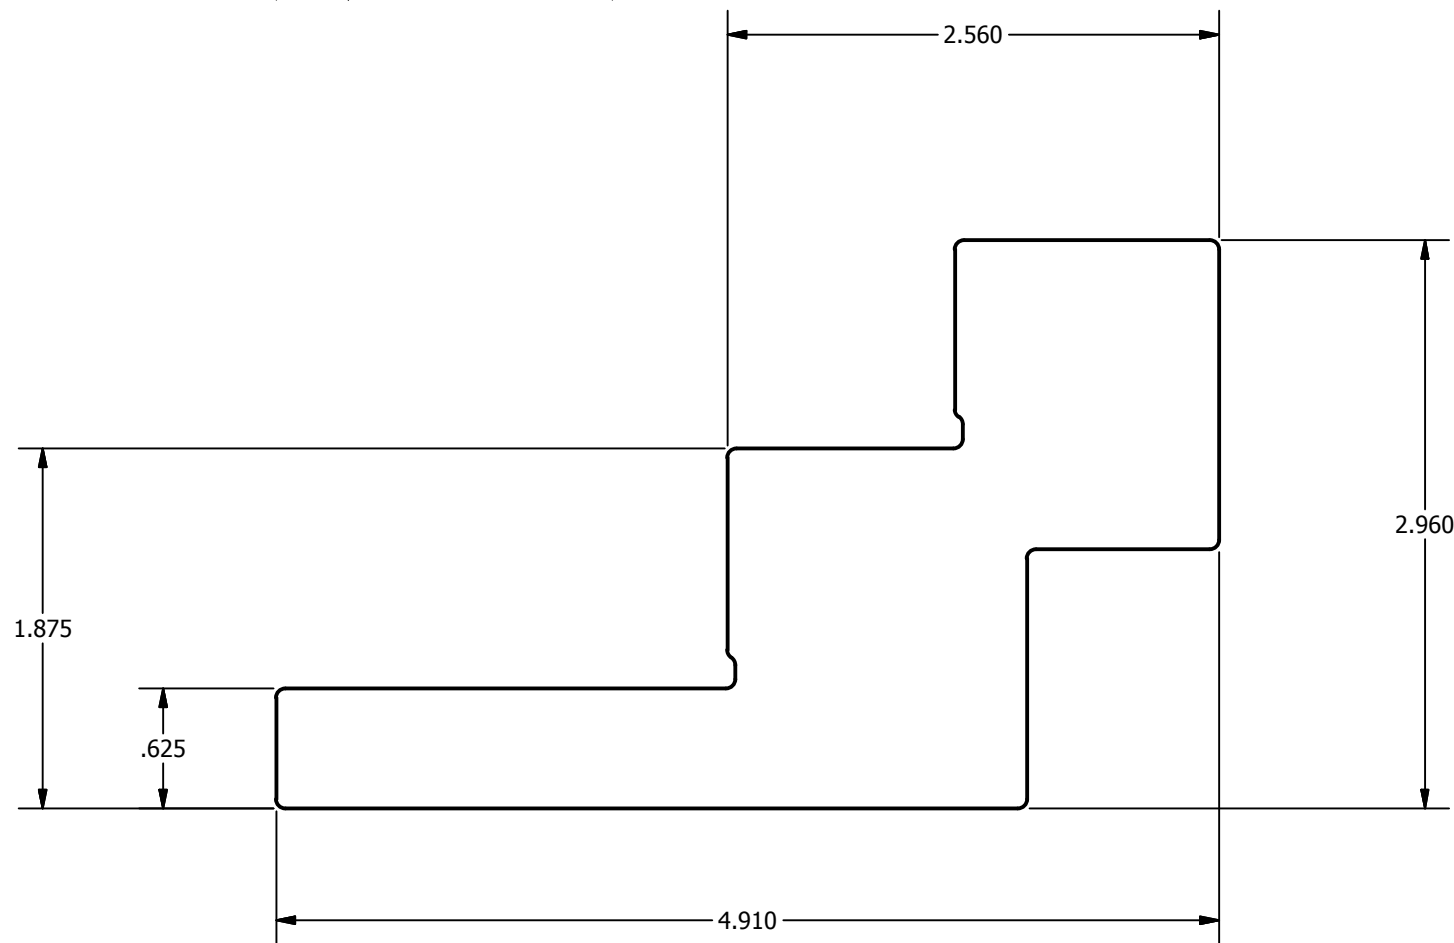

SCREW: E0945	MATERIAL: ALUMINUM	REV: L	 <i>connections</i> <i>matter</i> 800-776-9775 www.ilSCO.com
CAT. NO.: PB3-600	PLATING: EL-TIN	DRAWN BY: CLH SCALE: 1:1	
INFORMATION SHEET:	MARKING: ILSCO, D3708, PB3-600, 600MCM-2, AL9CU,  	DATE: 4/16/2008 SIZE: B	
			DWG NO: D3708-22
			SHEET: 1 OF 1

SCALE 1 : 1