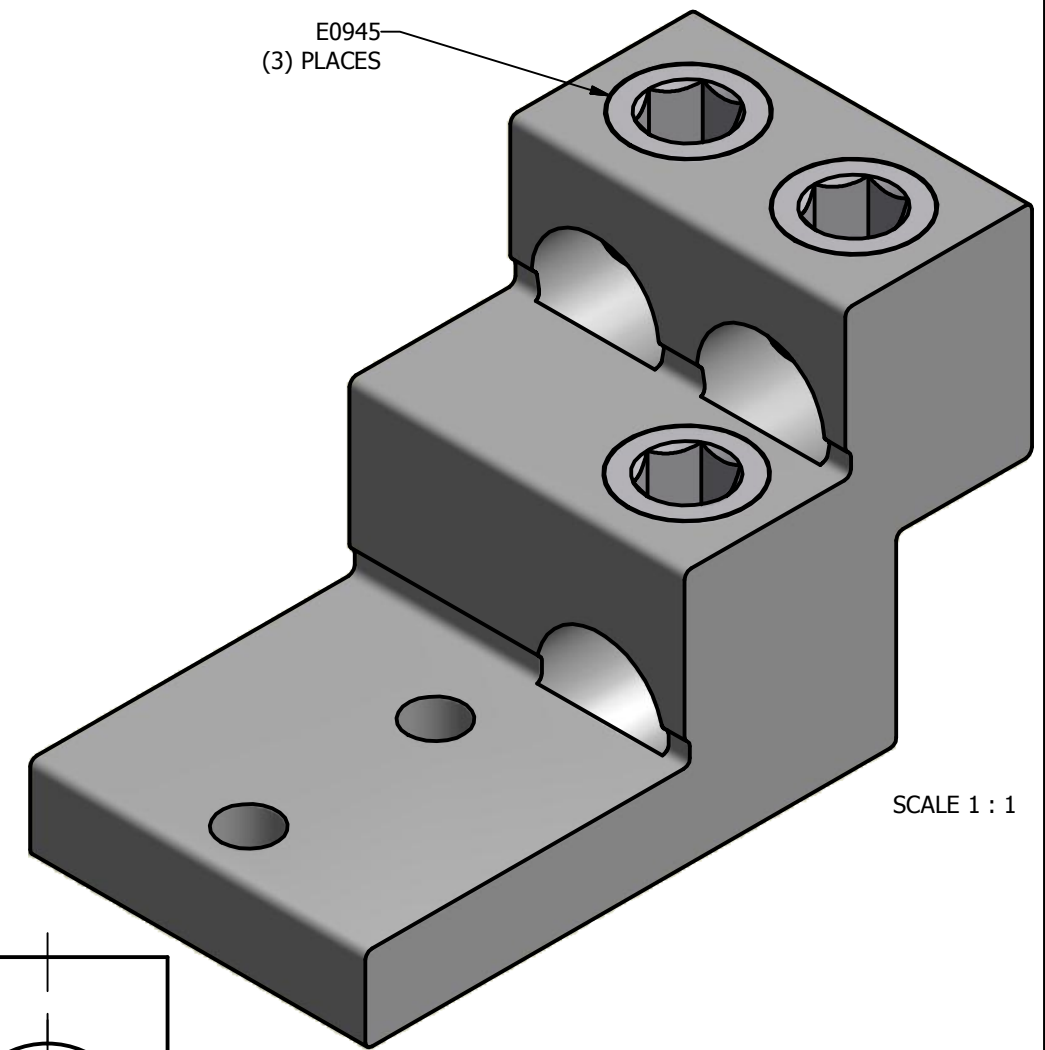

SCREW: E0945	MATERIAL: ALUMINUM	REV: L	 <i>connections</i> <i>matter</i> 800-776-9775 www.ilSCO.com
CAT. NO.: PB3-600	PLATING: EL-TIN	DRAWN BY: CLH SCALE: 1:1	
INFORMATION SHEET:	MARKING: ILSCO, D3708, PB3-600, 600MCM-2, AL9CU,  	DATE: 4/16/2008 SIZE: B	
			DWG NO: D3708-22
			SHEET: 1 OF 1

SCALE 1 : 1