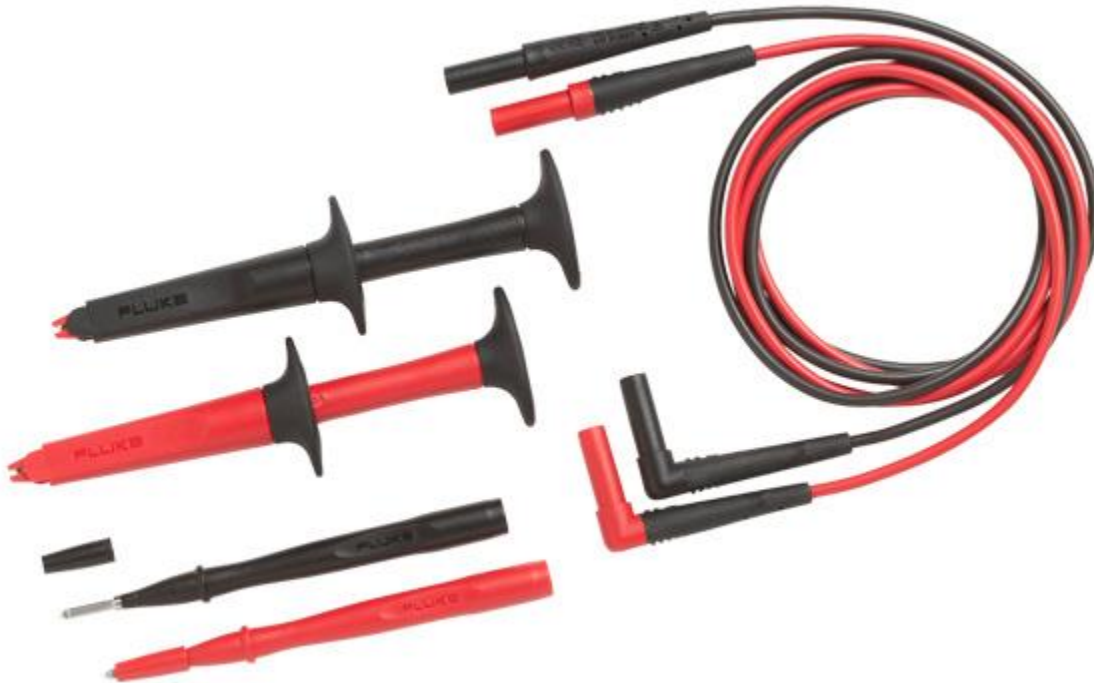

## Fluke TL223 SureGrip™ Electrical Test Lead Set

### **Overview:**

Test leads are an integral part of the complete measurement system and extend the capabilities of your meter. The Fluke TL223 SureGrip™ Electrical Test Lead Set is an ideal starter kit for electrical applications. This all in one set includes three test lead accessories with the SureGrip™ design, designed for your comfort so you can focus on taking accurate measurements.

### **Features:**

- **Handy all-in-one kit that includes:**
  - AC220 SureGrip™ Alligator Clip Set
  - TP1 Slim-Reach™ Test Probes (flat bladed)
  - TL224 SureGrip™ Silicone Test Lead Set (straight to right)
  - One year warranty

Model Name	Description
Fluke TL223	Fluke TL223 SureGrip™ Electrical Test Lead Set