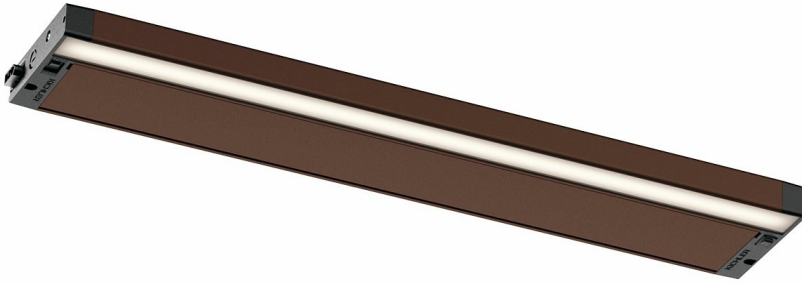

6U Series LED Collection
6U LED 2700K/3000K Cabinet Light - 22" BZT
6UCSK22BZT (Bronze Textured)

Project Name: _____
Location: _____
Type: _____
Qty: _____
Comments: _____

Dimensions

Height	1.00"
Length	22.00"
Width	4.25"

Ordering Information

Product ID	6UCSK22BZT
Finish	Bronze Textured
Available Finishes	BZT, NIT, WHT
Collection	6U Series LED Collection

Dimensions

Weight	2.00 LBS
--------	----------

Photometrics

Kelvin Temperature	2700/3000 K
Color Rendering Index	93
Volt AMPERE	14.8

Specifications

Material	Aluminum
----------	----------

Electrical

Dimmable	Yes
Input Voltage	Single(120)
Switch Type	On-Off, Rocker

Qualifications

Safety Rated	Dry
Title 24	Yes
Expected Life Span	40000 Hours
Warranty	www.kichler.com/warranty

Installation

Wire Connectors	Wire Nuts
Direct Wire	Yes
Knockouts	0.5 in
Number of Knockouts	7
Modular	Yes

Primary Lamping

Light Source	LED
Lamp Included	Integrated
Delivered Lumens	735/735
Delivered Efficacy	52
Dimming	Yes