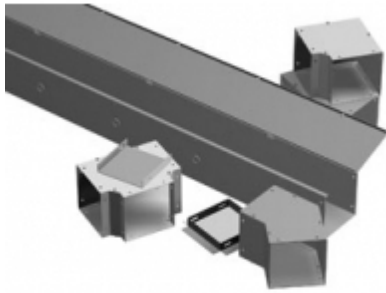

Quality Products. Service Excellence.

Type 1 Lay-In Wireway CW Series

Wireway & Accessories

Application

- Construction designed to ensure electrical continuity and to permit fast and easy indoor installation of multiple wireway runs.

Standards

- UL-50 Type 1
- cUL Type 1
- Complies with
 - IEC 60529, IP20

Construction - Screw Cover

- Formed from 16 or 14 gauge steel
- Flat covers have keyhole screw slots
- Straight sections do not have knockouts
- Unobstructed interior speeds up laying of cables
- Optional hanger brackets allow for vertical or horizontal mounting
- Joiners sold separately

Construction - Hinge Cover

- Formed from 16 or 14 gauge steel
- Hinge covers are hinged on 24" centers
- Straight sections are provided with adequate concentric knockouts (1/2", 3/4" conduit size)
- Knockouts are on 12" centers
- Joiner is included with each straight section
- Unobstructed interior speeds up laying of cables
- Optional hanger brackets allow for vertical or horizontal mounting

- Telescope Fitting

Screw Cover with Knockouts	2.5 x 2.5	4 x 4	6 x 6	8 x 8	10 x 10	12 x 12
Straight Section 12"	CWSC212	CWSC412	CWSC612	CWSC812	-	CWSC1212
Straight Section 18"	-	-	-	-	-	-
Straight Section 24"	CWSC224	CWSC424	CWSC624	CWSC824	-	CWSC1224
Straight Section 36"	CWSC236	CWSC436	CWSC636	CWSC836	-	CWSC1236
Straight Section 48"	CWSC248	CWSC448	CWSC648	CWSC848	-	CWSC1248
Straight Section 60"	CWSC260	CWSC460	CWSC660	CWSC860	-	CWSC1260
Straight Section 72"	-	CWSC472	CWSC672	-	-	-
Straight Section 96"	-	-	-	-	-	-
Straight Section 120"	CWSC2120	CWSC4120	CWSC6120	CWSC8120	-	-