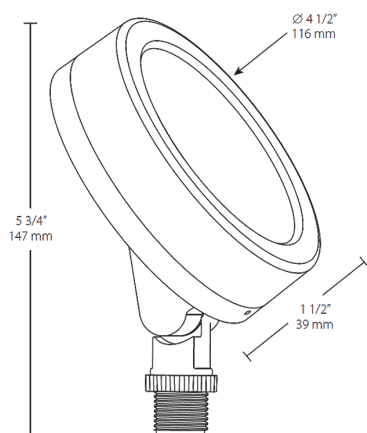

Dimensions

Features

- Equivalent to 75W halogen BR30 wide flood
- Wide 6H x 6V distribution
- Diffused lens for smooth, even light distribution
- Energy Star® certified
- Very low profile
- Adjustable knuckle
- 60,000-Hour LED lifespan