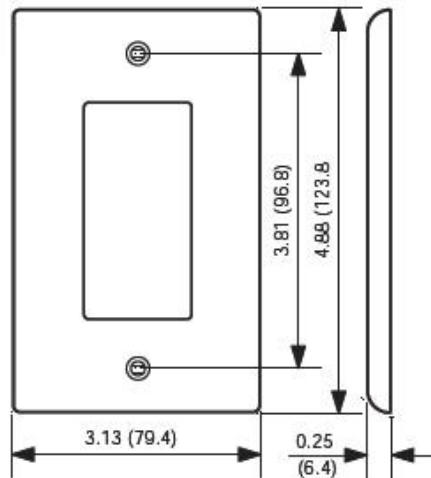

Item Description

4-Gang Decora/GFCI Device Decora Wallplate/Faceplate, Midway Size, Thermoplastic Nylon, Device Mount, - Ivory

Technical Information

Product Features

Type: Midway Size

Gang: 4

Material: Nylon

Color: Ivory

Mount: Device

Standards and Certifications: UL/CSA

Warranty: 10-Year Limited

UPC Code: 07847795799

NOTE: Add 1.81" (46.0mm) for each additional gang.

SPECIFICATION SUBMITTAL

JOB NAME: <input type="text"/>	CATALOG NUMBERS: <input type="text"/>	
JOB NUMBER: <input type="text"/>	<input type="text"/>	<input type="text"/>