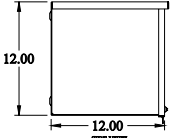

 **PART No. C3RWT1248**
for more information visit
www.hamfmg.com
Data subject to change without notice
Isometric drawing Not to Scale

REAR VIEW

12.00

SIDE VIEW

TOP VIEW

FRONT VIEW

ISOMETRIC VIEW

SIDE VIEW

48.00

BOTTOM VIEW