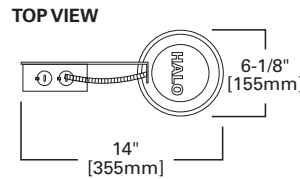

H5RICAT

5-Inch Insulated Ceiling Air-Tite™ Recessed Remodel Housing

5-Inch Trims

FOR USE IN INSULATED CEILINGS

FOR USE IN EXISTING CEILINGS

* Not to be used in direct contact with spray foam insulation. Refer to NEMA LSD 57-2013