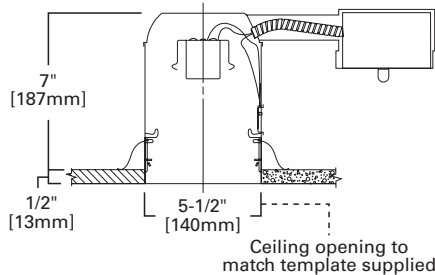

H5RICAT

5-Inch Insulated Ceiling Air-Tite™ Recessed Remodel Housing

5-Inch Trims

FOR USE IN INSULATED CEILINGS

FOR USE IN EXISTING CEILINGS

* Not to be used in direct contact with spray foam insulation. Refer to NEMA LSD 57-2013