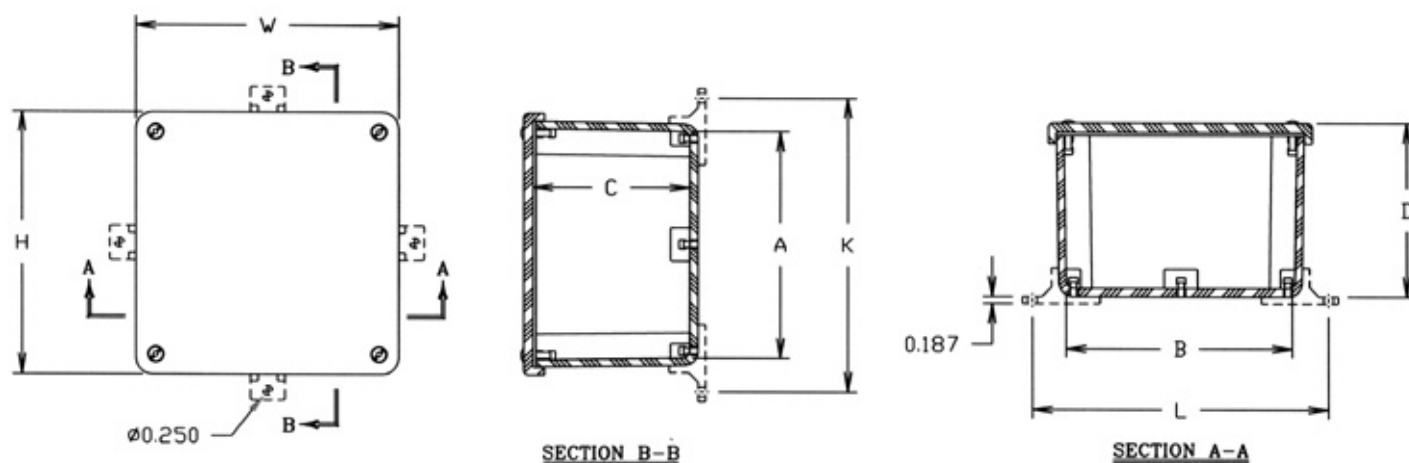

NewSentry® Series Technical Drawings

PVC NewSentry® Series Enclosures

SIZE ID NUMBER	OVERALL H X W X D	INSIDE A X B X C	K	L	F	SHIPPING WEIGHT
J442PVC*	4.03 x 4.03 x 2.42 (102 x 102 x 61)	3.66 x 3.66 x 2.00 (93 x 93 x 51)	4.63 (118)	N/A	8-32	0.60 lbs.
J444PVC	4.04 x 4.04 x 4.50 (103 x 103 x 114)	3.60 x 3.60 x 4.02 (91 x 91 x 102)	5.64 (143)	N/A	8-32	1.11 lbs.
J446PVC	4.02 x 4.02 x 6.58 (102 x 102 x 167)	3.59 x 3.59 x 6.02 (91 x 91 x 153)	5.49 (139)	N/A	8-32	1.40 lbs.
J552PVC*	5.00 x 5.00 x 2.33 (127 x 127 x 59)	4.61 x 4.61 x 1.85 (117 x 117 x 47)	5.66 (144)	N/A	8-32	0.90 lbs.
J664PVC	6.85 x 6.85 x 4.57 (174 x 174 x 116)	5.96 x 5.96 x 4.03 (151 x 151 x 102)	7.94 (202)	7.94 (202)	10.-32	2.12 lbs.
J666PVC	6.85 x 6.85 x 6.58 (174 x 174 x 167)	5.92 x 5.92 x 6.04 (150 x 150 x 153)	7.96 (202)	7.96 (202)	10-32	2.72 lbs.
J884PVC	8.96 x 8.96 x 4.62 (228 x 228 x 117)	8.05 x 8.05 x 4.06 (204 x 204 x 103)	10.49 (266)	10.49 (266)	1/4-20	3.77 lbs.
J887PVC	9.15 x 9.15 x 7.65 (232 x 232 x 195)	8.02 x 8.02 x 7.06 (204 x 204 x 179)	10.49 (266)	10.49 (266)	1/4-20	5.10 lbs.
J12124PVC	12.94 x 12.94 x 4.70 (329 x 329 x 119)	11.92 x 11.92 x 4.00 (303 x 303 x 102)	14.46 (367)	14.46 (367)	1/4-20	8.50 lbs.
J12126PVC	12.94 x 12.94 x 6.64 (329 x 329 x 169)	11.91 x 11.91 x 6.00 (303 x 303 x 152)	14.46 (367)	14.46 (367)	1/4-20	9.25 lbs.

All measures are in inches, items in parentheses are in millimeters.

- F = Threaded brass insert size.
- * Denotes molded in mounting feet.