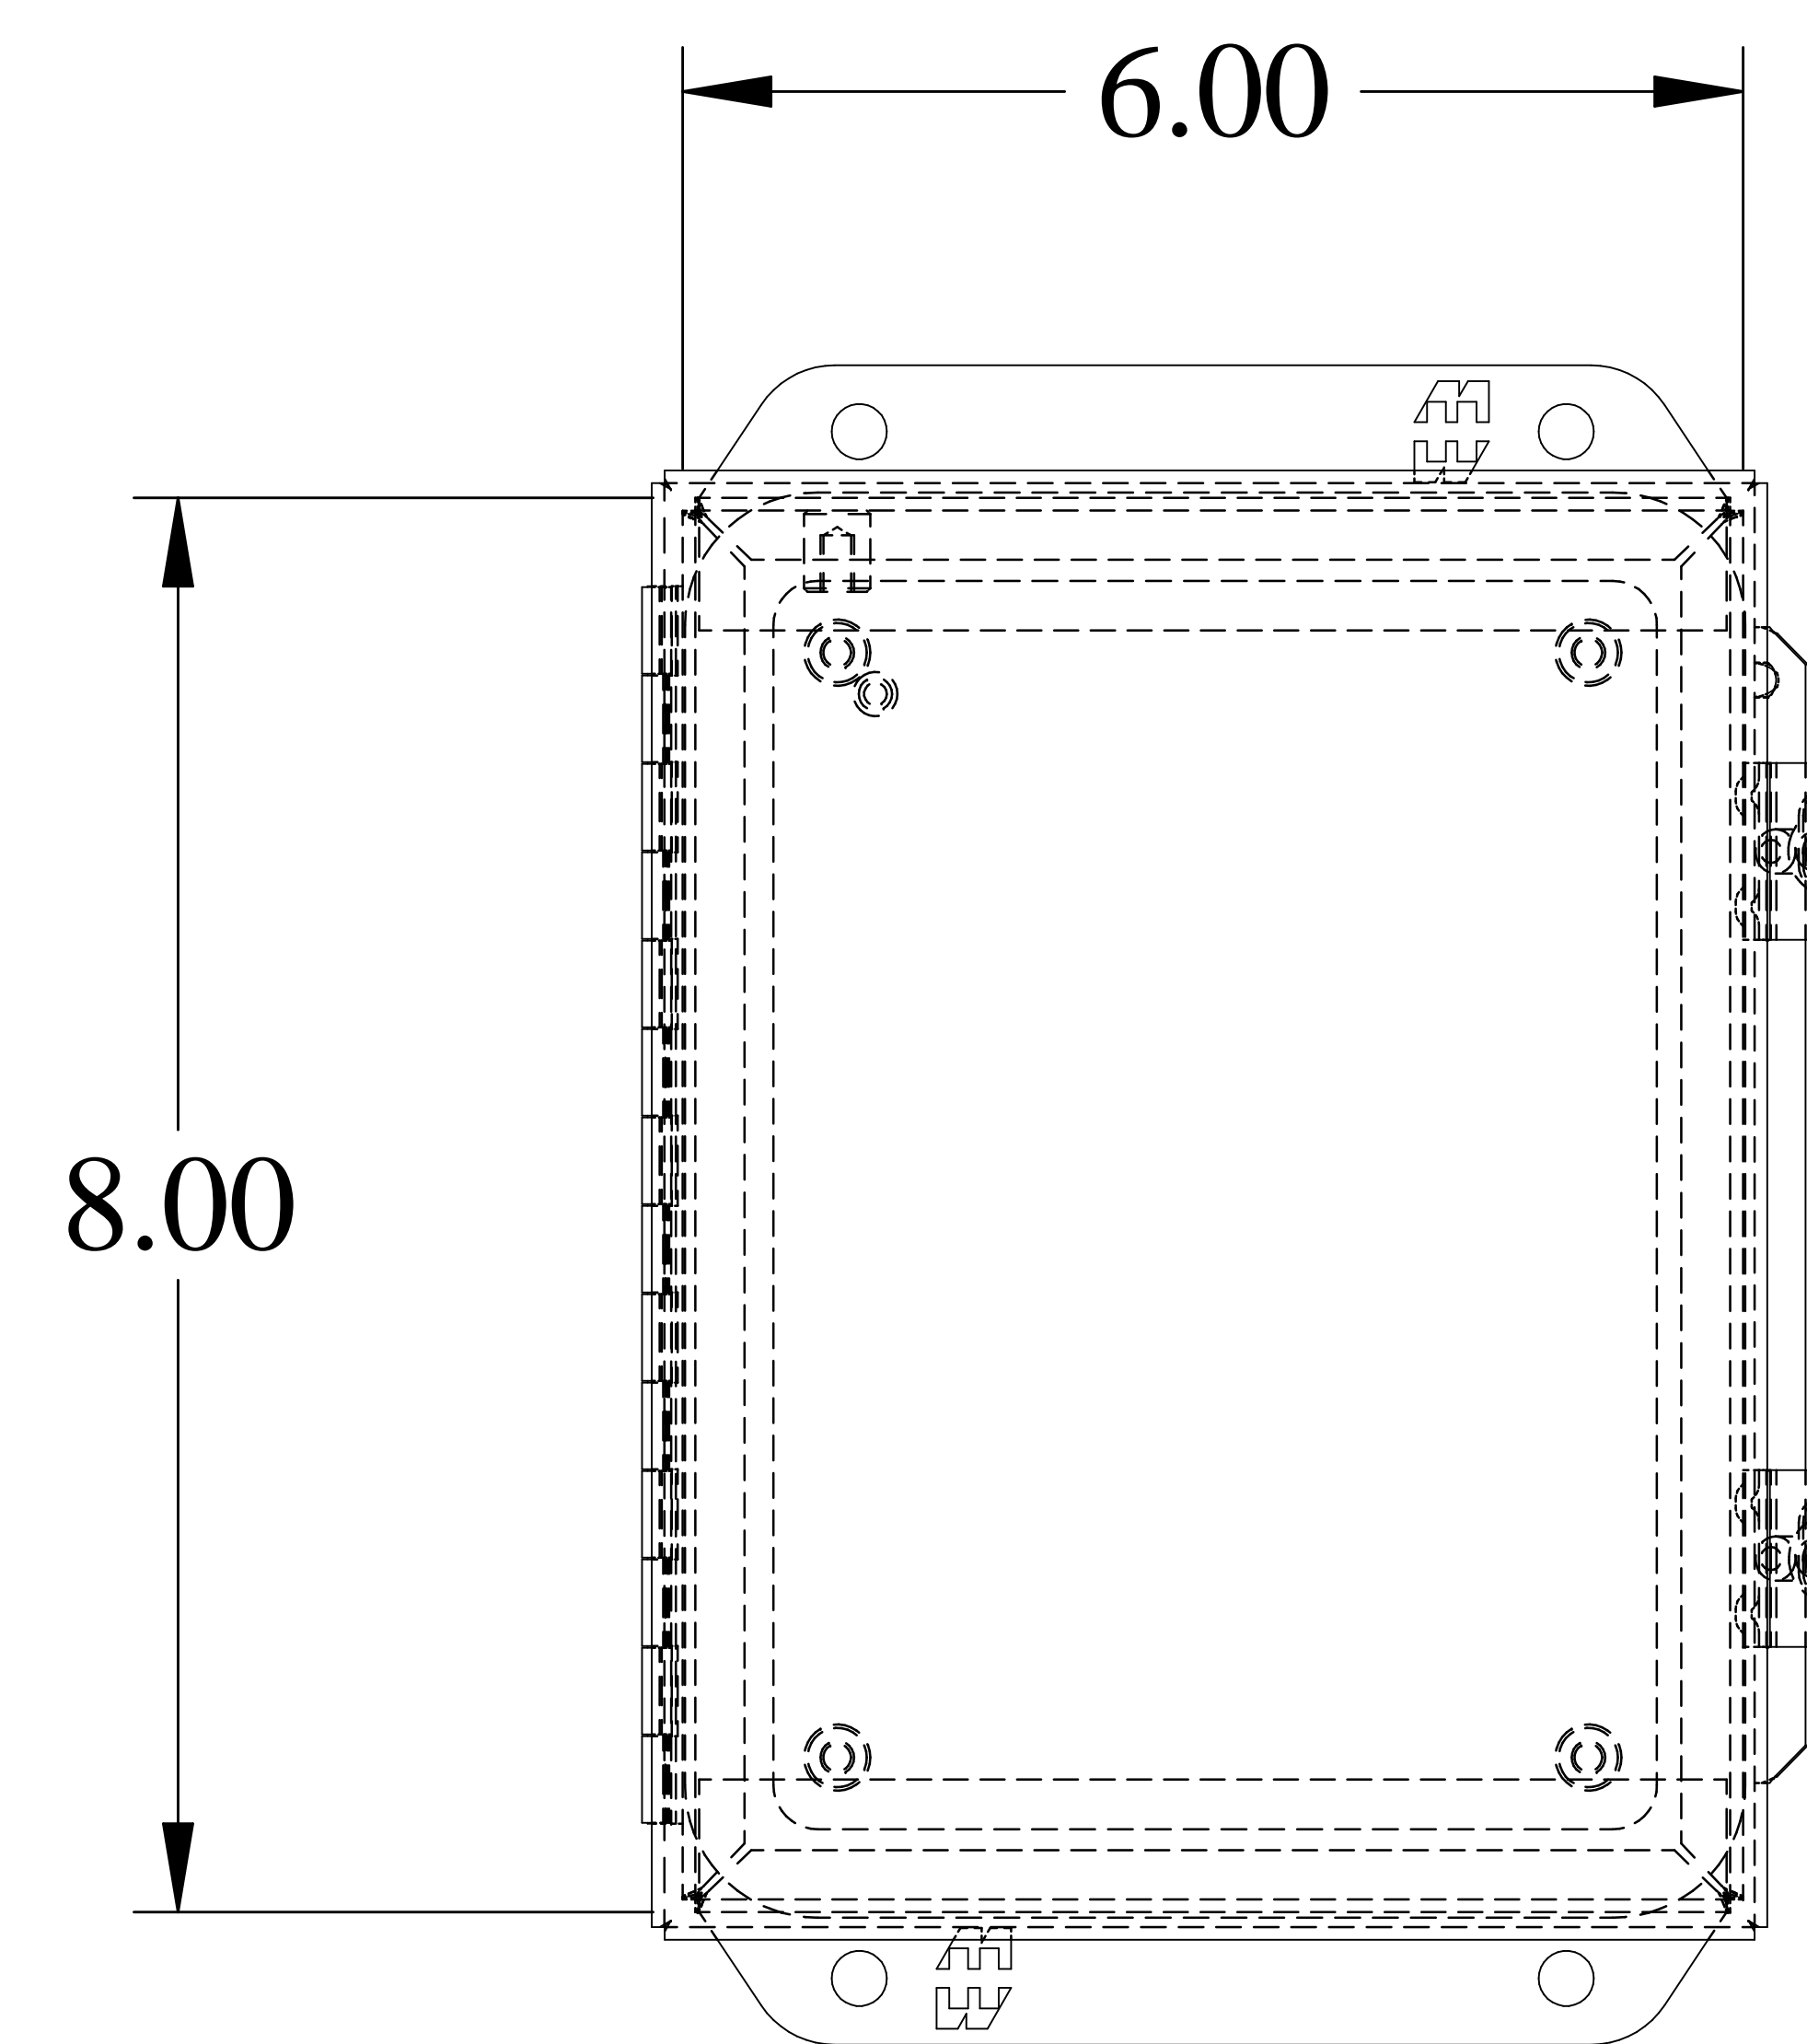

PART No. HJ863HLP

for more information visit

www.hammondmfg.com

Data subject to change without notice

Isometric drawing Not to Scale

ISOMETRIC VIEW

TOP VIEW

BACK VIEW

SIDE VIEW

FRONT VIEW

SIDE VIEW

BOTTOM VIEW