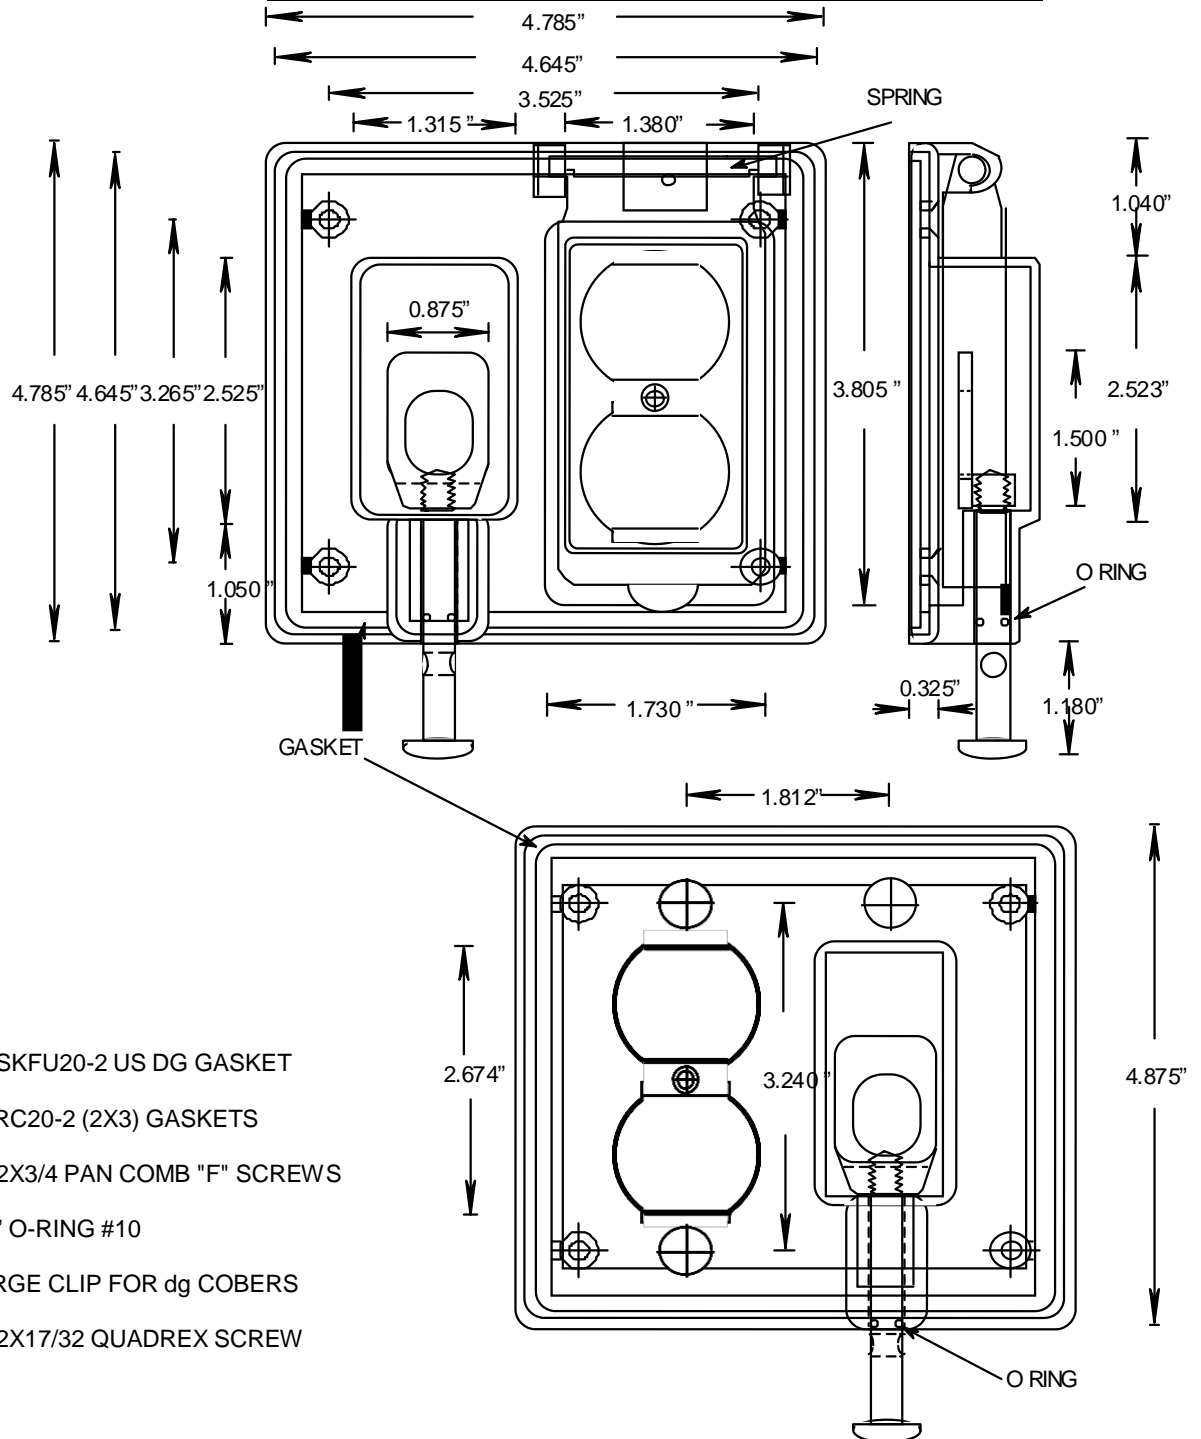

**PVC DOUBLE GANG TYPE VSRCU20-2 COVER  
W.P. COMB DUPLEX RECEPTACLE/SWITCH COVER. 76220**

**PARTS LIST:**

- 172650 (1), GASKFU20-2 US DG GASKET
- 072850 (1), VSRC20-2 (2X3) GASKETS
- 172556 (4), 6-32X3/4 PAN COMB "F" SCREWS
- 072280 (1), 1/4" O-RING #10
- 072187 (1), LARGE CLIP FOR dg COBERS
- 172652 (1), 6-32X17/32 QUADREX SCREW