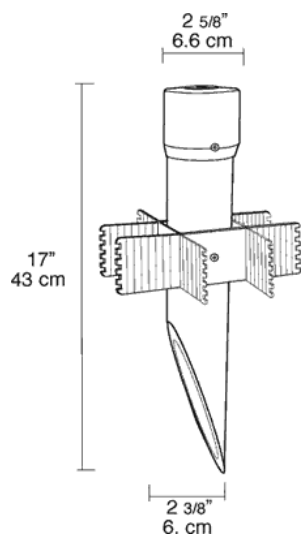

Dimensions

Features

Cleanly styled molded PVC cap

Rugged extruded PVC pipe

Sturdy "Ground Grabber" stabilizer with teeth and ribs for maximum stability

Also available a 19" PVC post and an extra rugged Die cast aluminum cap for heavier HID floods

Rounded edges protect wires

1/2" threaded hole fits standard floodlights & lawn lights

Post Adapter lets you add outlets and sensors